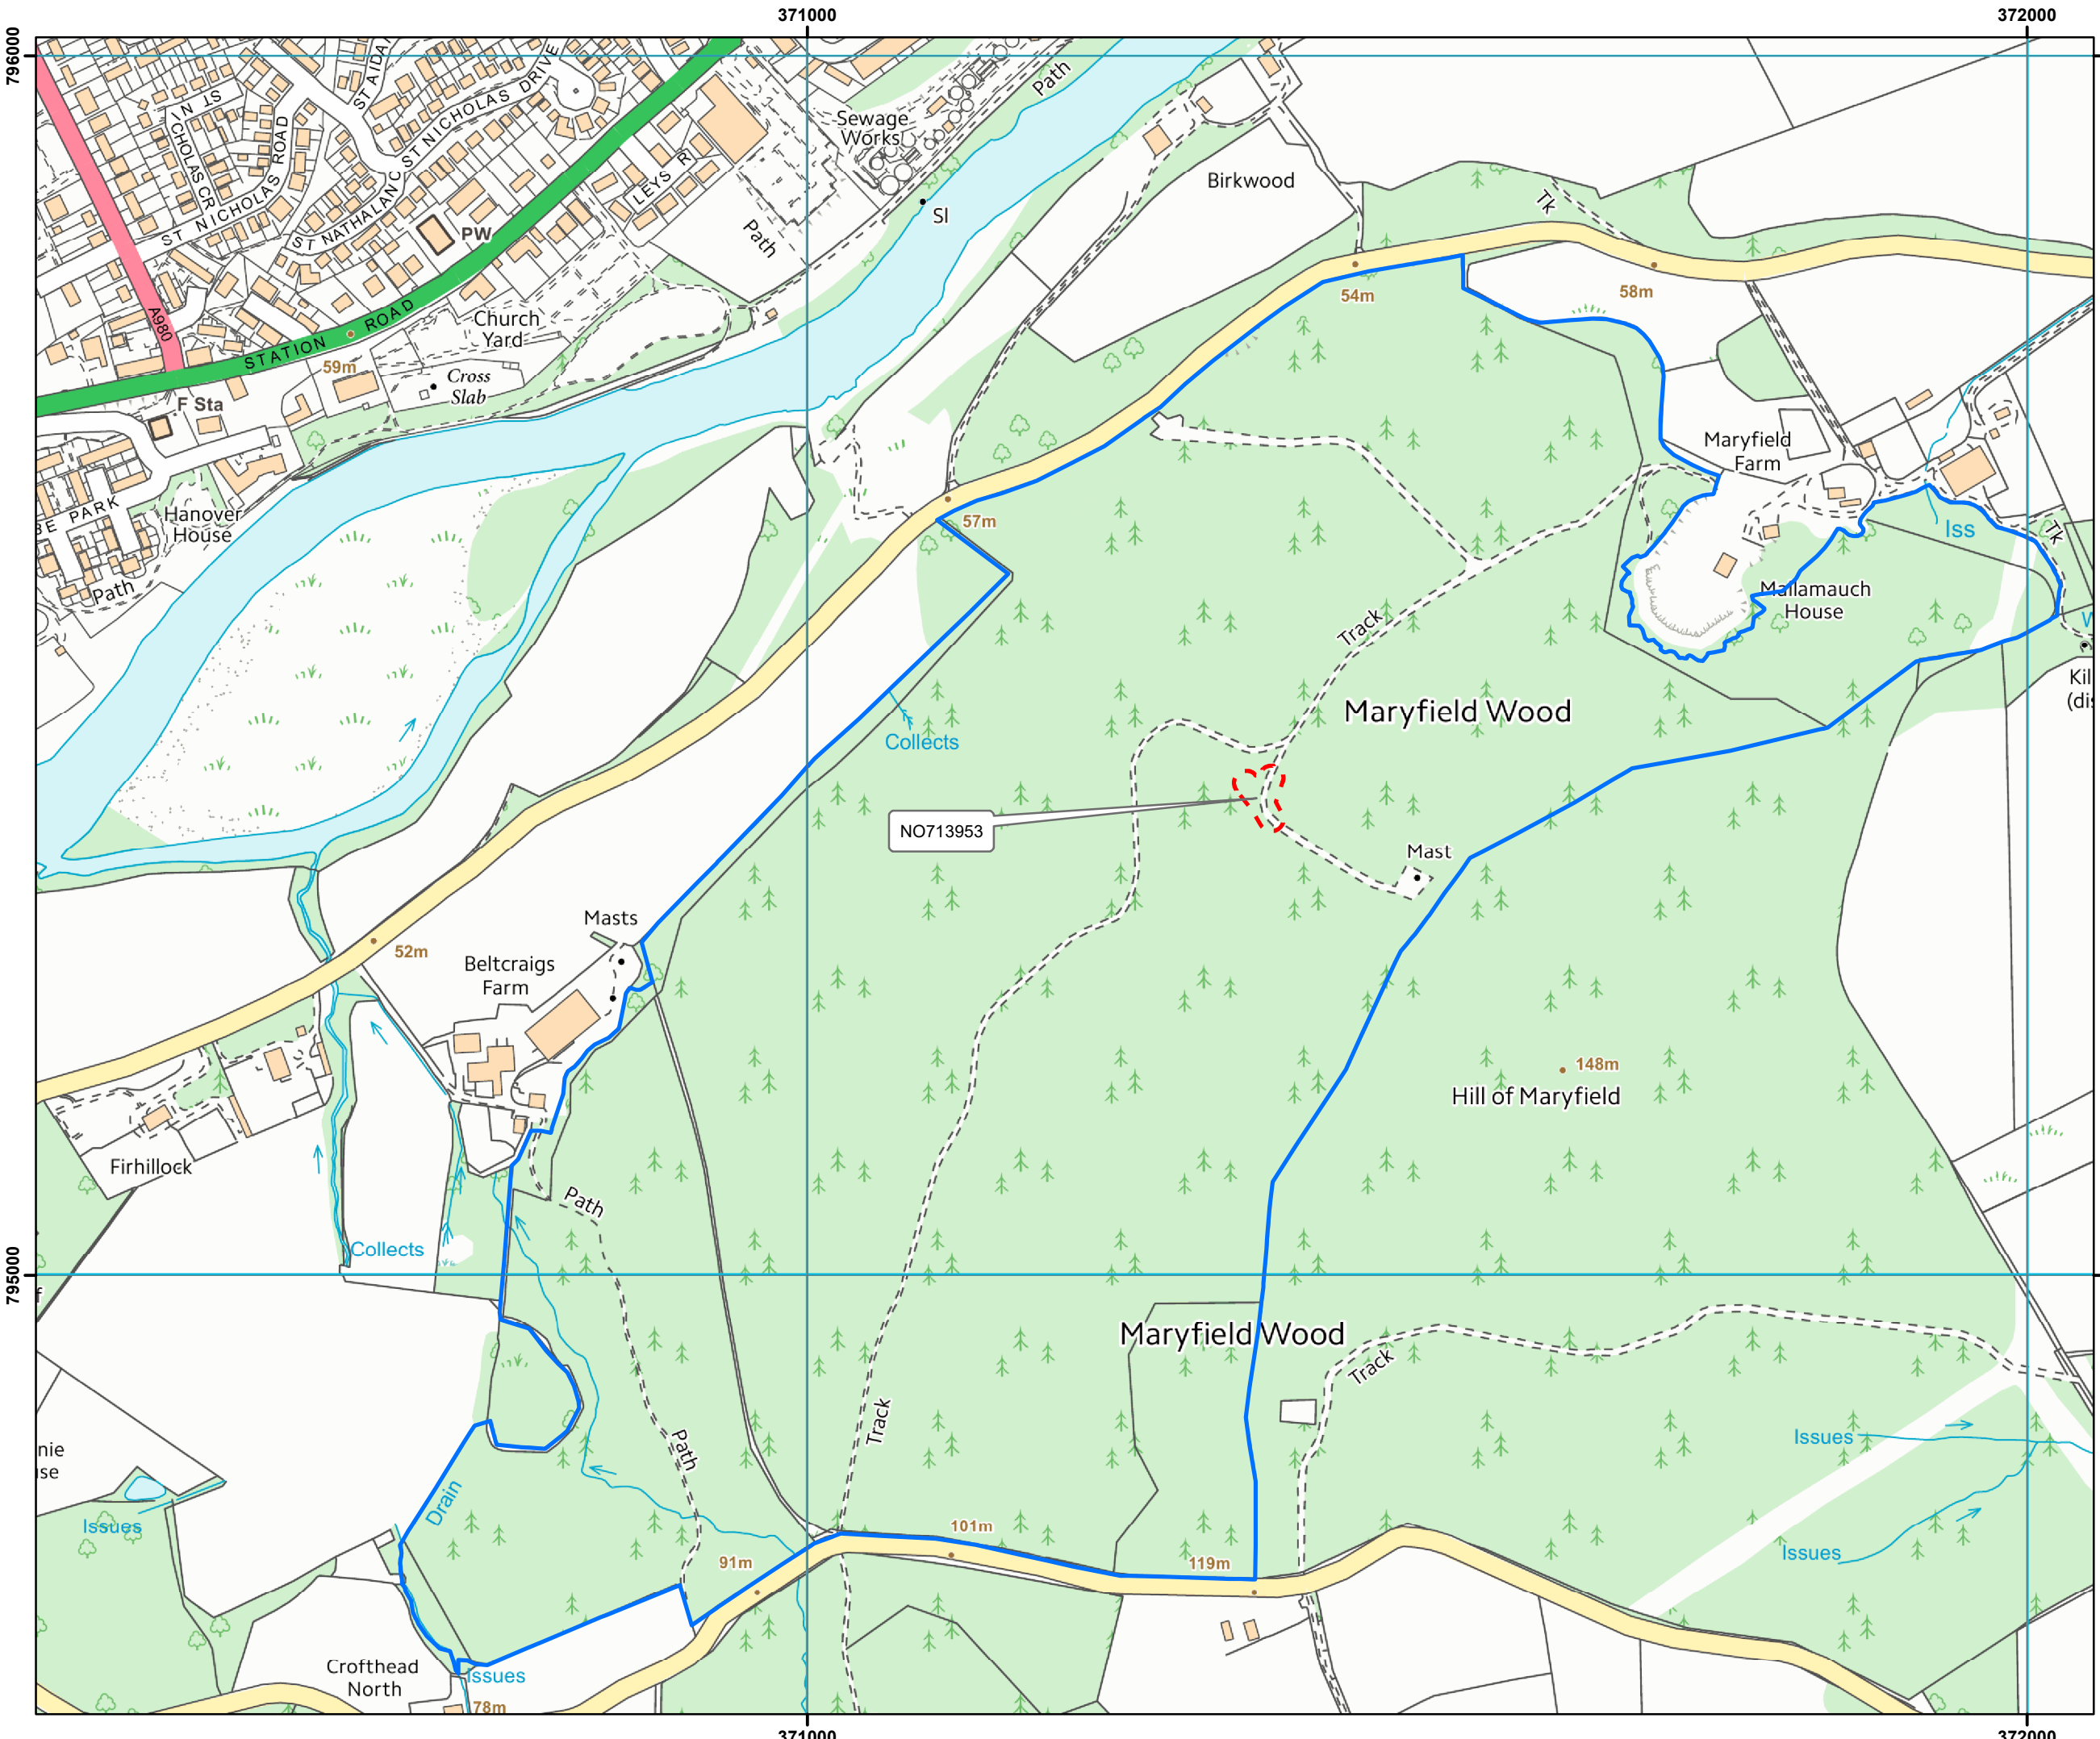

### Legend

- Ownership Boundary
- Project Boundary

Scottish Woodlands Ltd  
Research Park, Riccarton  
Edinburgh, EH14 4AP

1:5,000  
Scale Correct at A3

© Crown copyright and database rights 2018  
Ordnance Survey 100030835

796000

371000

372000

796000

795000

371000

372000

795000