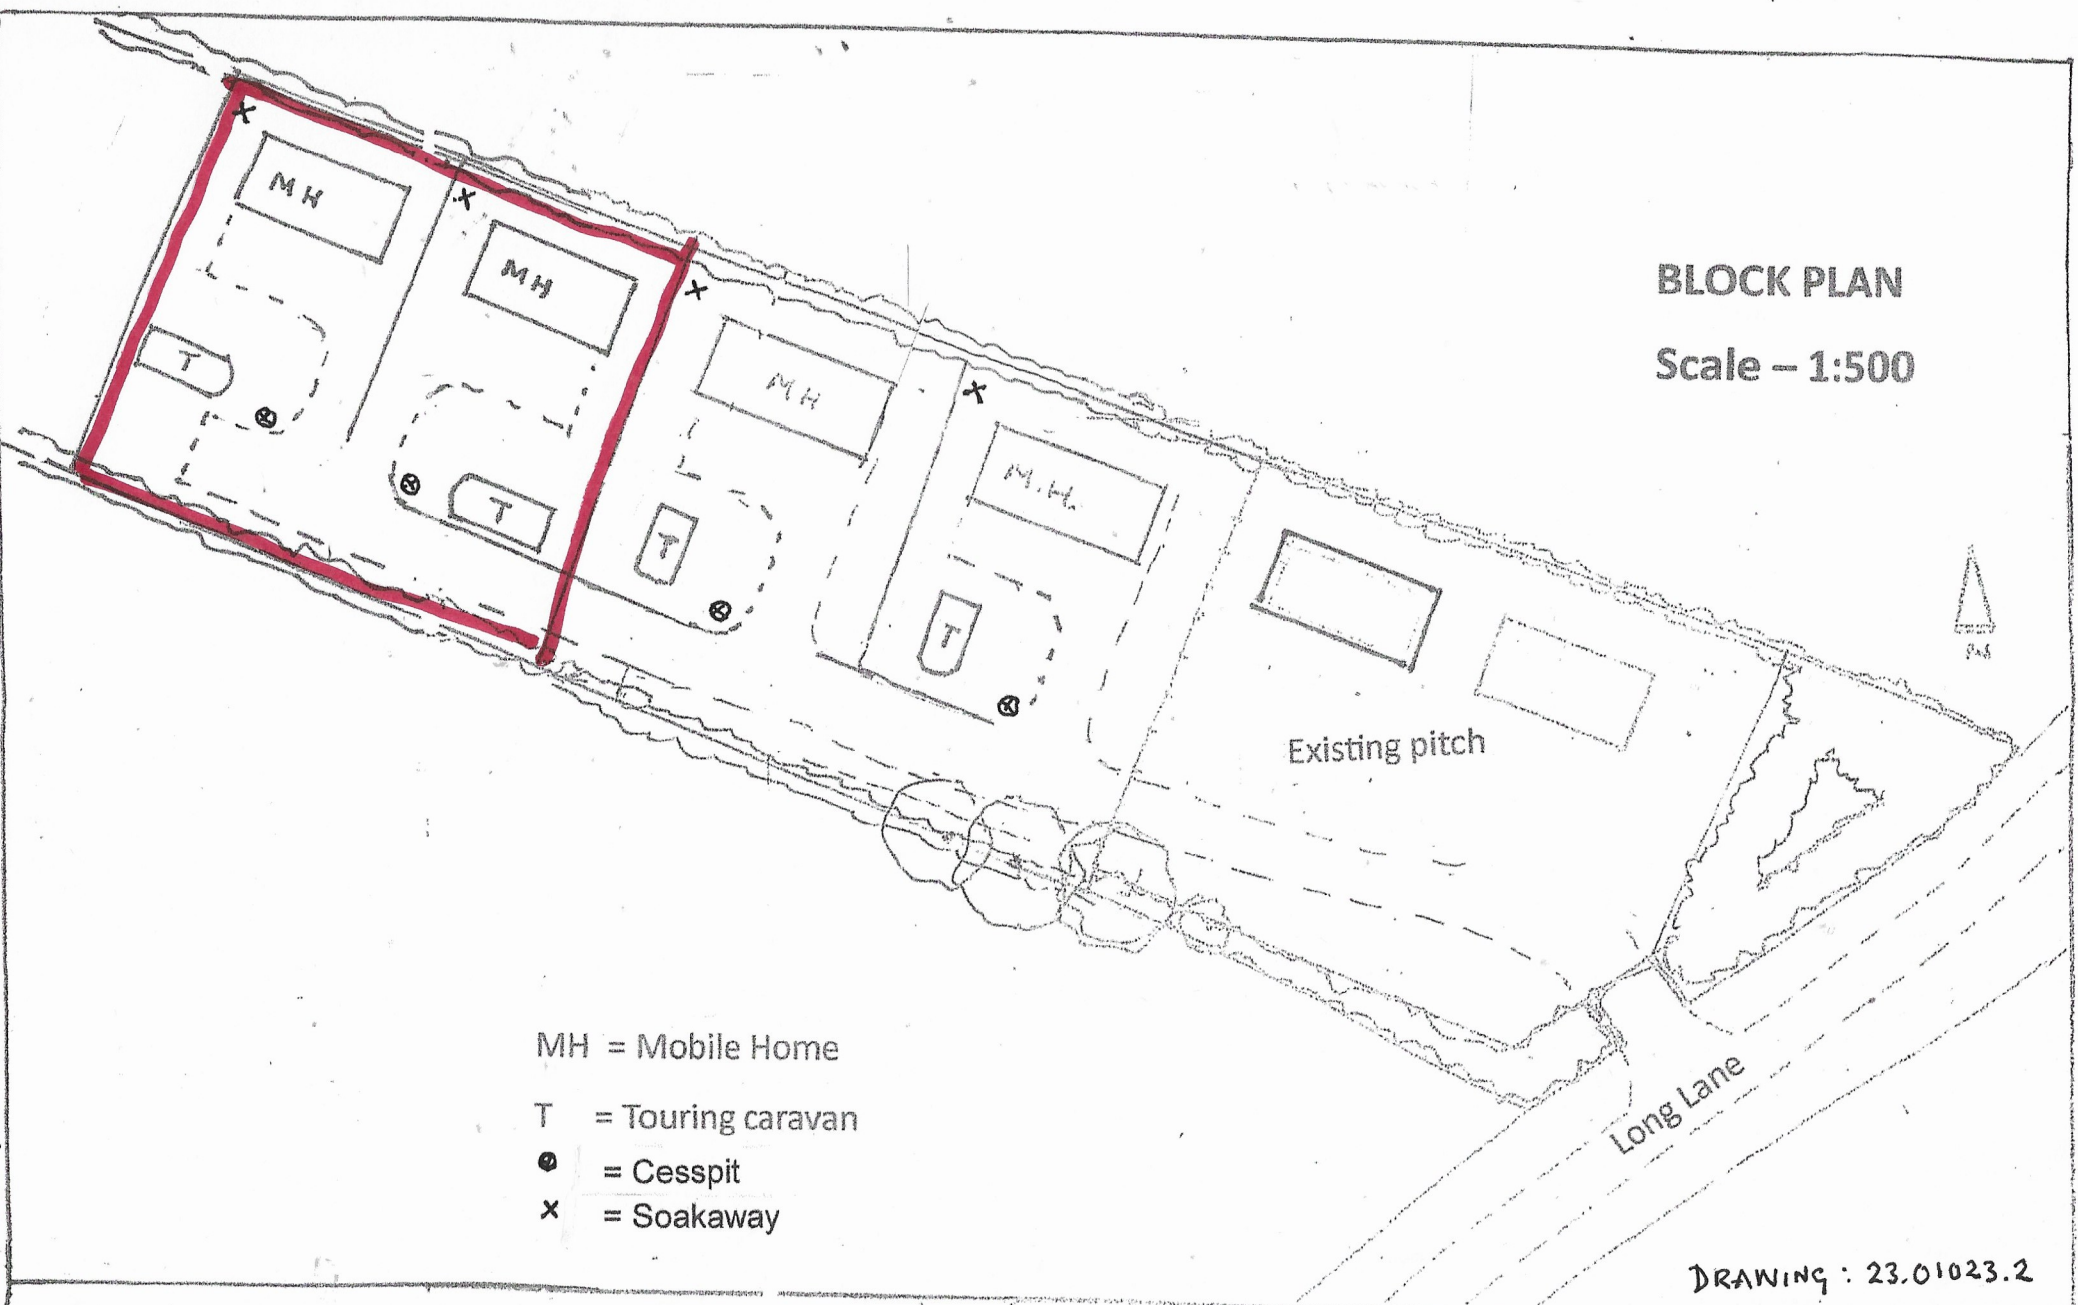

**BLOCK PLAN**

**Scale – 1:500**

MH = Mobile Home

T = Touring caravan

● = Cesspit

x = Soakaway

DRAWING : 23.01023.2