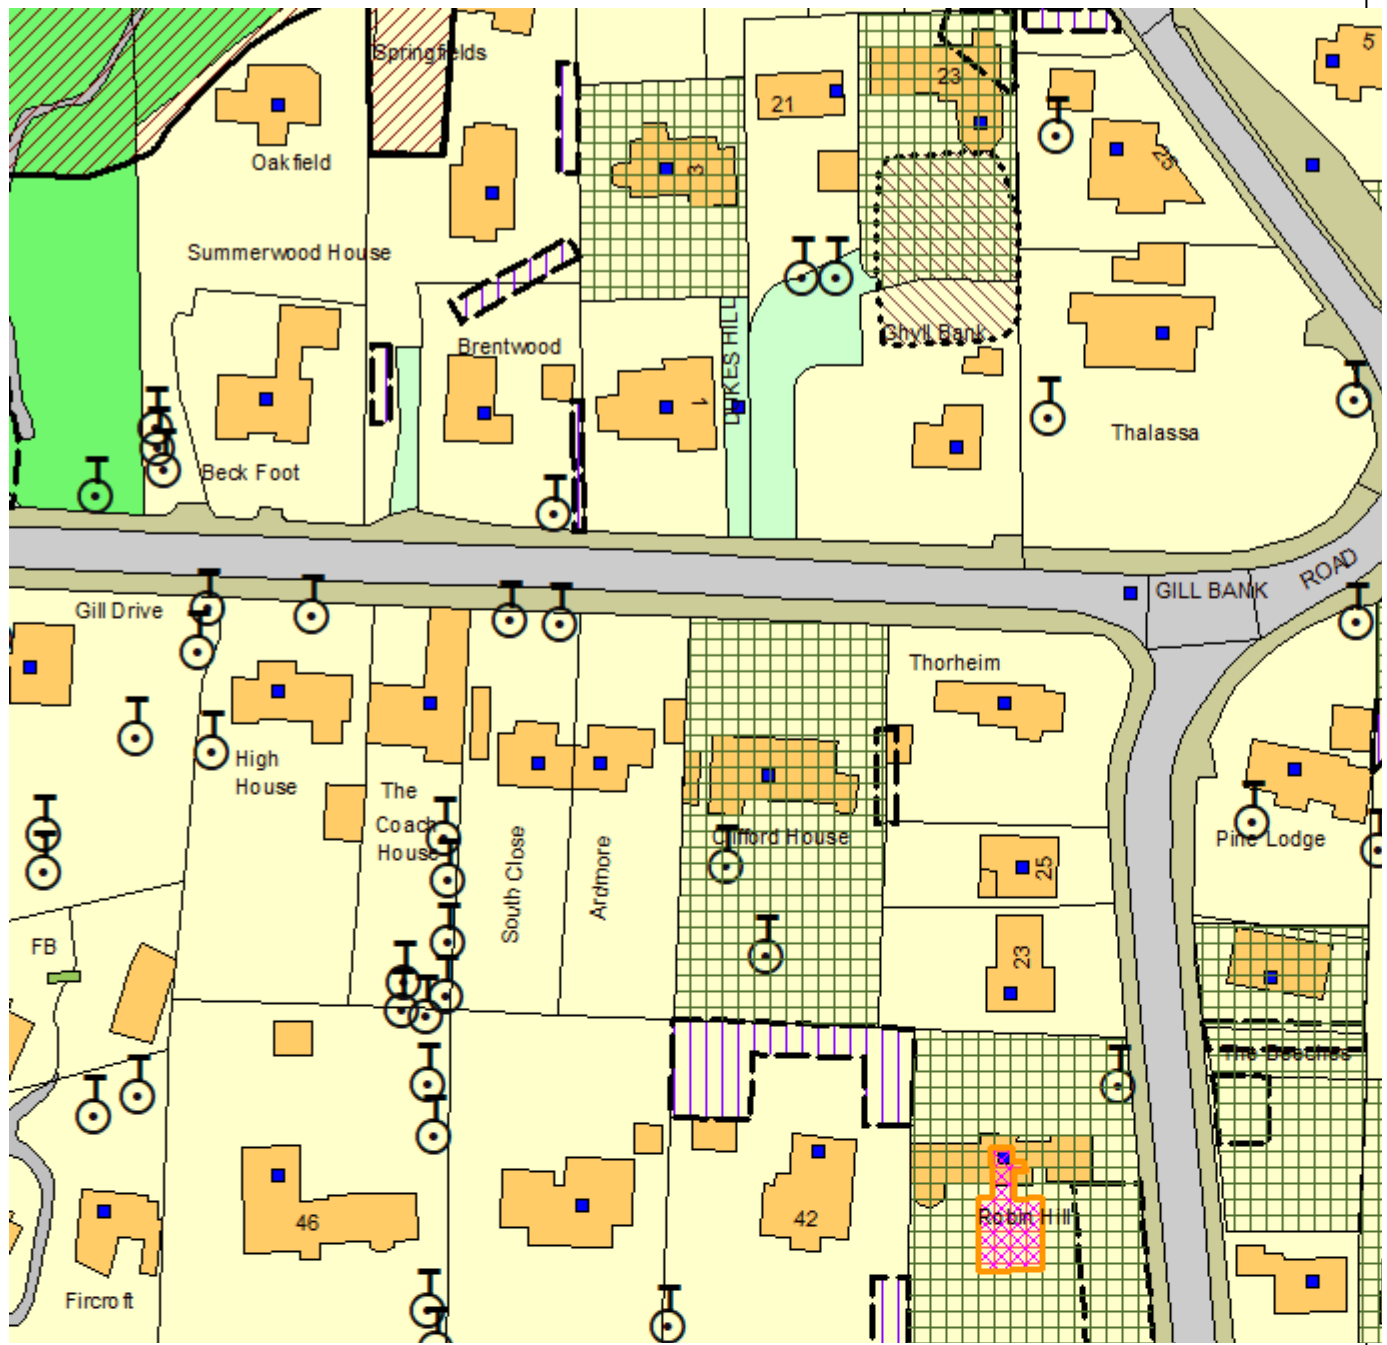

Site Notice Map

Reference: 24/00062/FUL

© Crown copyright 2000. All rights reserved (SLA 100019304)

LOCATION:

Robin Hill
Clifford Road
Ilkley
West Yorkshire
LS29 0AX