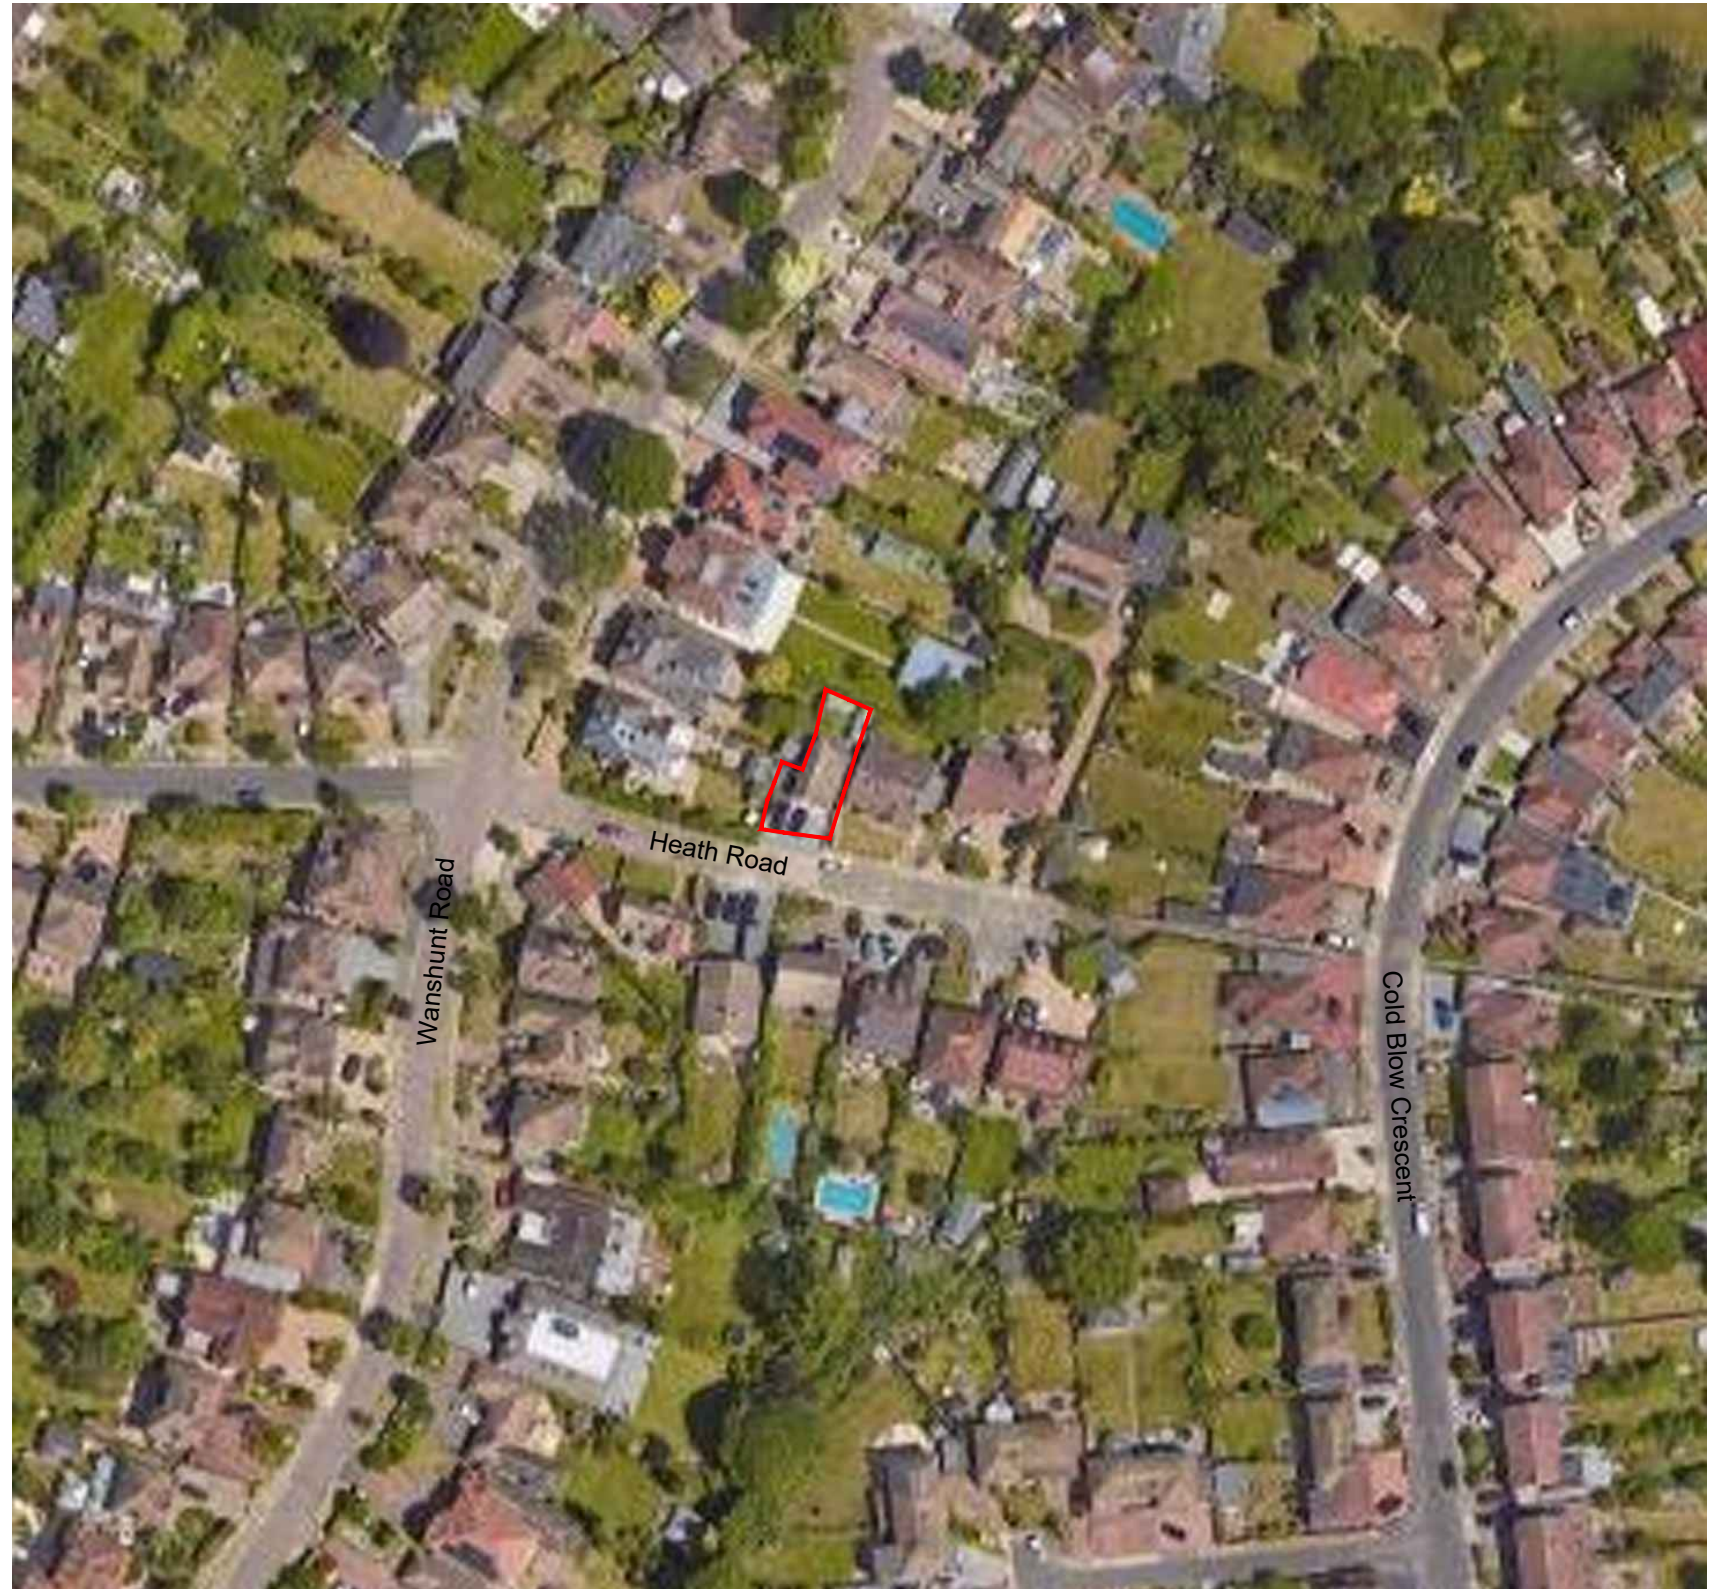

Site Location Plan - OS Map

Key

— Site Boundary

Site Location Plan

Planning Issue

Lee Spry

Mobile: 07500 *****

Email: leespry@*****.com