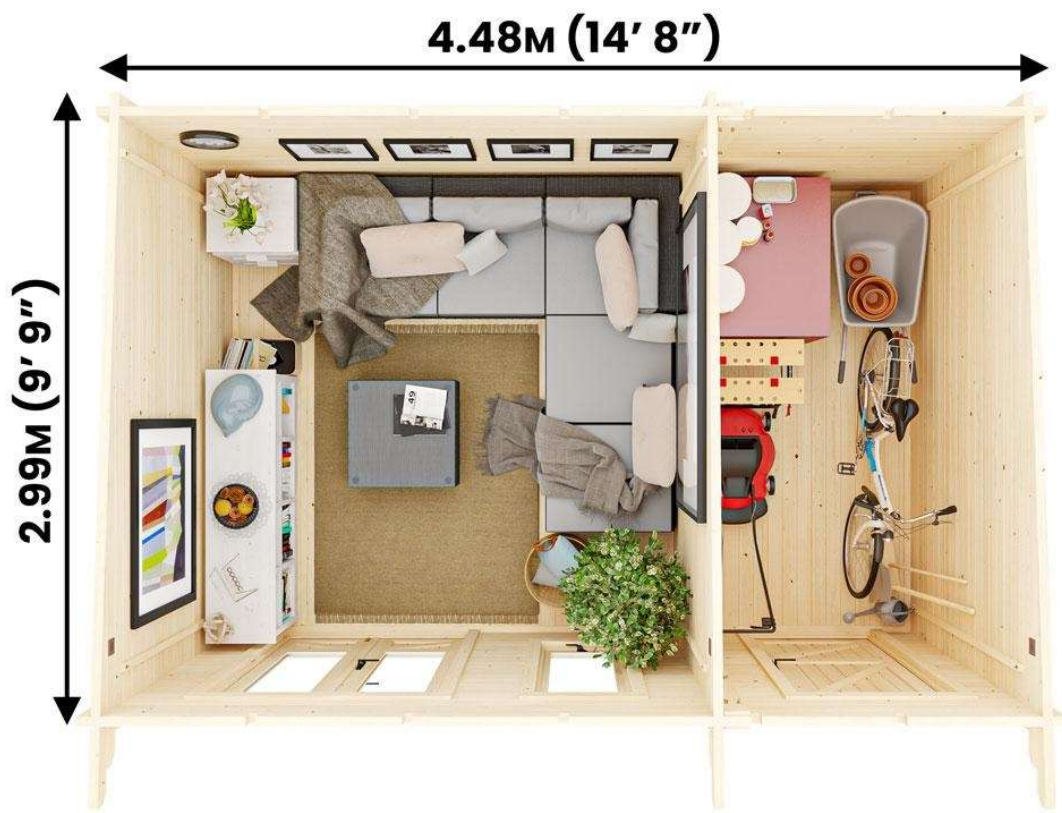

EvilAmy Multi Room Log Cabin Approx W4.5m x D3m / W15' x D9' 10"

<https://dunsterhouse.co.uk/log-cabins/evilamy-w4-5m-x-d3m>

<b>Overall External Dimensions:</b>	4.52m x 3.35m (14' 9" x 10' 11")
<b>External Width:</b>	4.48m (14' 8")
<b>External Depth:</b>	2.99m (9' 9")
<b>Main Room Internal Width:</b>	2.77m (9' 1")
<b>Main Room Internal Depth:</b>	2.77m (9' 1")
<b>Main Room Internal Area (m<sup>2</sup>):</b>	7.67
<b>Store Room Internal Width:</b>	1.45m (4' 9")
<b>Store Room Internal Depth:</b>	2.77m (9' 1")
<b>Store Room Internal Area (m<sup>2</sup>):</b>	4.02
<b>Ridge Height:</b>	2.46m (8' 0")
<b>Internal Eaves Height Front (to under the roof boards):</b>	2.32m (7' 7")
<b>Internal Eaves Height Front (to under the roof purlins):</b>	2.18m (7' 1")
<b>Internal Eaves Height Back (to under the roof boards):</b>	2.07m (6' 9")
<b>Internal Eaves Height Back (to under the roof purlins):</b>	1.93m (6' 3")
<b>Roof Overhang:</b>	0.32m (1' 0")
<b>Wall U-Value (W/m<sup>2</sup>K):</b>	1.93 W/m <sup>2</sup> K
<b>Walls:</b>	100% Slow-Grown Spruce
<b>Building Style:</b>	Strong Interlocking Tongue & Groove Logs
<b>Floor Bearers:</b>	Pressure Treated for Longevity
<b>Door Locking System:</b>	Industry Leading 4 Point Lock - 2 Cams, Latch & Hook Bolt
<b>Main Door Height (Walkthrough Height):</b>	1.82m (5' 11")
<b>Main Door Width (Walkthrough Width):</b>	1.11m (3' 7")
<b>Side Door Height (Walkthrough Height):</b>	1.82m (5' 11")
<b>Side Door Width (Walkthrough Width):</b>	0.74m (2' 5")
<b>Window Opening Size:</b>	0.43m x 1.37m (1' 4" x 4' 5")
<b>Window Locking System:</b>	Secure Multi-Point Locking with Espagnolettes
<b>Glazing Material:</b>	4mm Toughened Glass
<b>24mm Double Glazing:</b>	Included As Standard
<b>Included as Standard:</b>	Plastic Vents, Adjustable Storm Braces, Assembly Instructions and Fixings

2.99M (9' 9")

4.48M (14' 8")