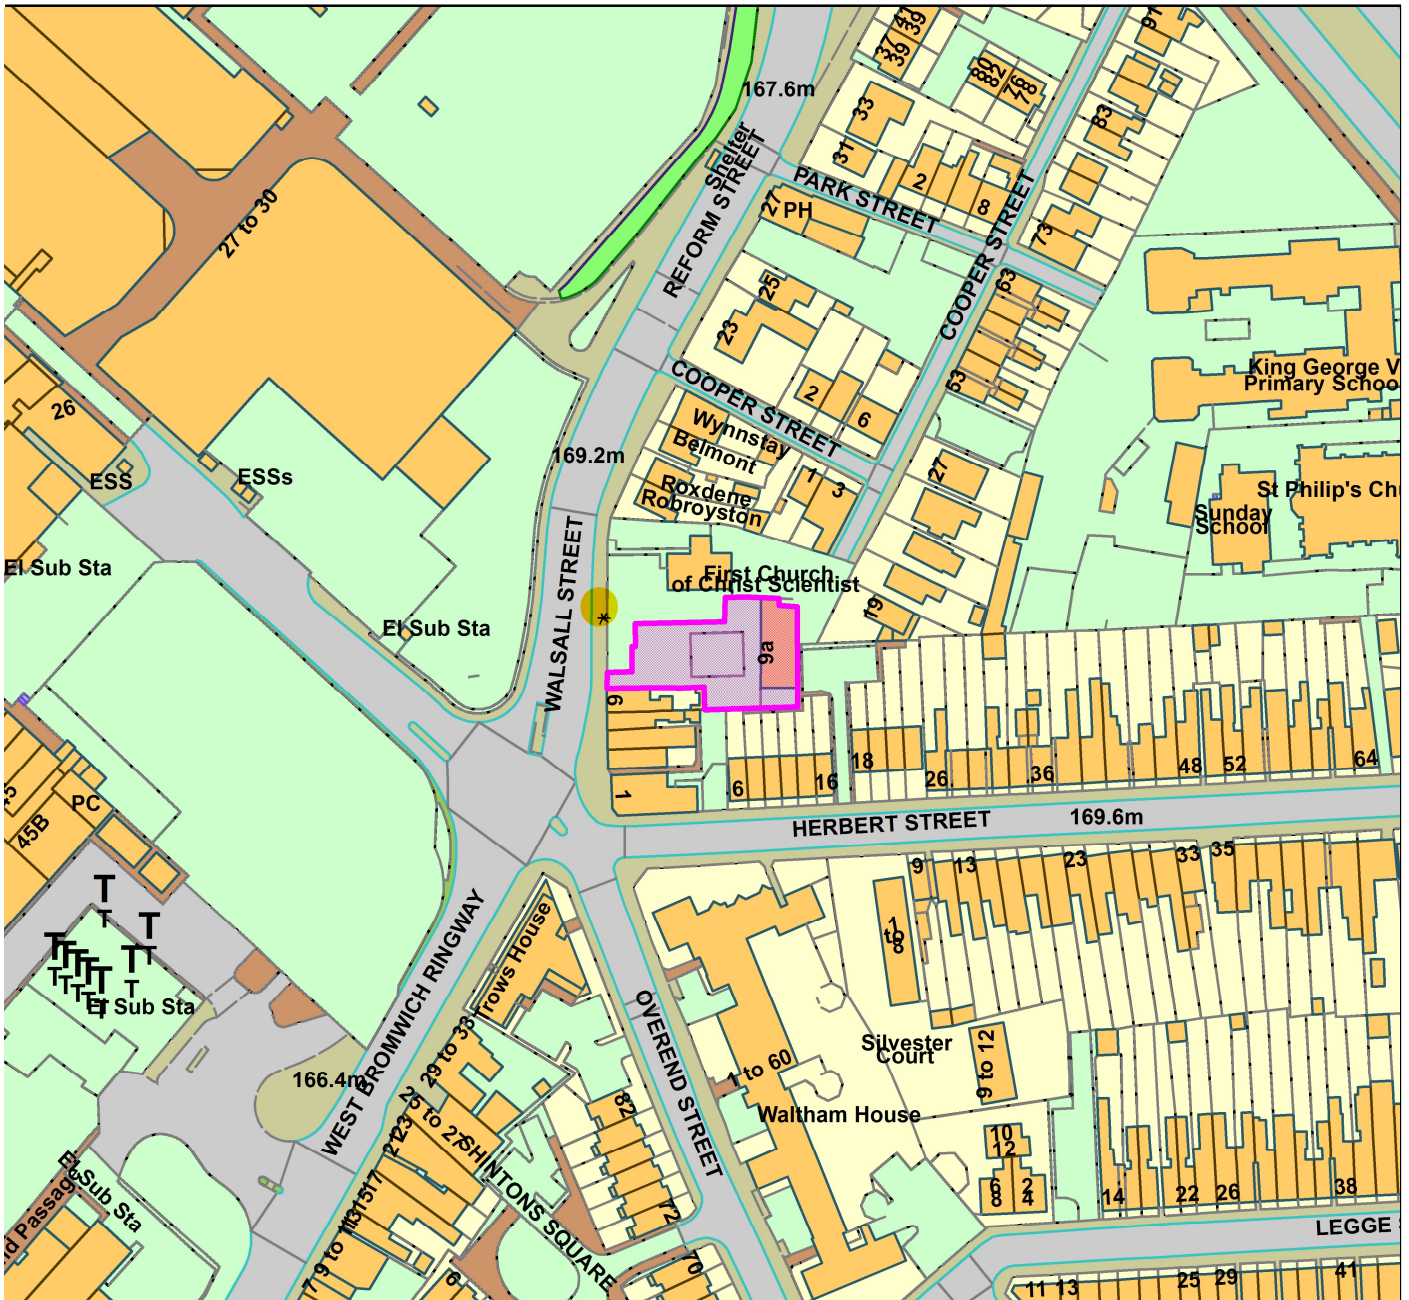

DKH - 21/02/24

Site Notice Location* - Expiry:12/03/24
9A Walsall Street, West Bromwich

Legend

© Crown copyright and database rights 2019
Ordnance Survey Licence No 100023119

Organisation	Sandwell MBC
Department	Development Management
Comments	DC/23/68916
Date	19 February 2024
OS Licence No	