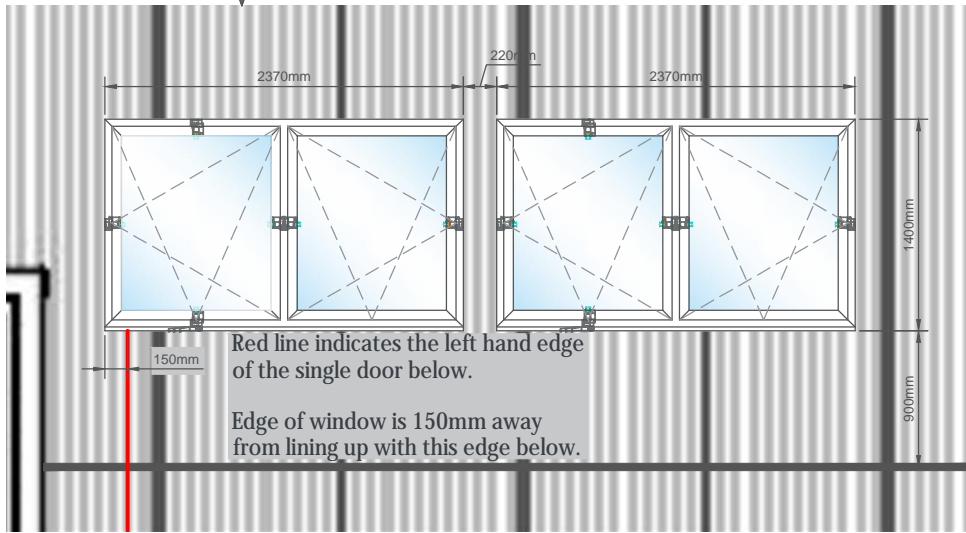

ELEVATION

New Econoflex illuminated backlit sign box proposed with company branding.

Blue line indicates sign lining up with right hand edge of entrance doorway.

UPPER FLOOR PLAN

Red line indicates the left hand edge of the single door below.

Edge of window is 150mm away from lining up with this edge below.

Upper Floor FFL

CALLOUT A

Upper Office

CALLOUT B

Express Bi-folding Doors Ltd
 Unit 23 - 25 Millshaw Park Lane
 Millshaw Park Industrial Estate
 Leeds
 LS11 0BL
 Tel: 0113 286 9191
 Fax: 0113 286 2862

Drawing Title: Upper Office Windows and Signage - As Proposed - Rev a

Date: 26/01/2024

Paper Size: A3 / A4

Scale: NTS

All details are External View.