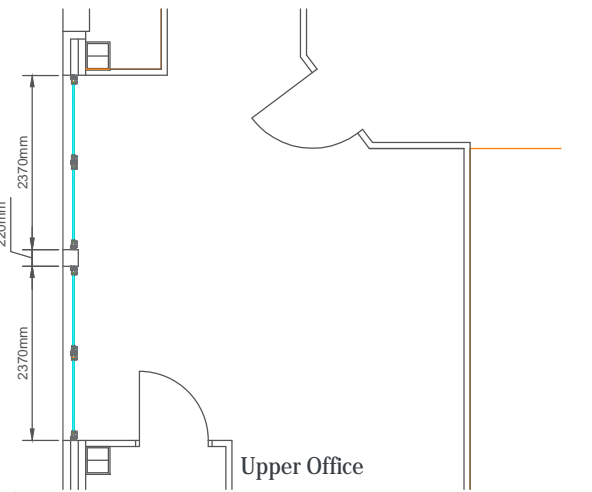

ELEVATION

New Econoflex illuminated backlit sign box proposed with company branding.

Blue line indicates sign lining up with right hand edge of entrance doorway.

UPPER FLOOR PLAN

Red line indicates the left hand edge of the single door below.

Edge of window is 150mm away from lining up with this edge below.

Upper Floor FFL

CALLOUT A

Upper Office

CALLOUT B

Express Bi-folding Doors Ltd
 Unit 23 - 25 Millshaw Park Lane
 Millshaw Park Industrial Estate
 Leeds
 LS11 0BL
 Tel: 0113 286 9191
 Fax: 0113 286 2862

Drawing Title: Upper Office Windows and Signage - As Proposed - Rev a

Date: 26/01/2024

Paper Size: A3 / A4

Scale: NTS

All details are External View.