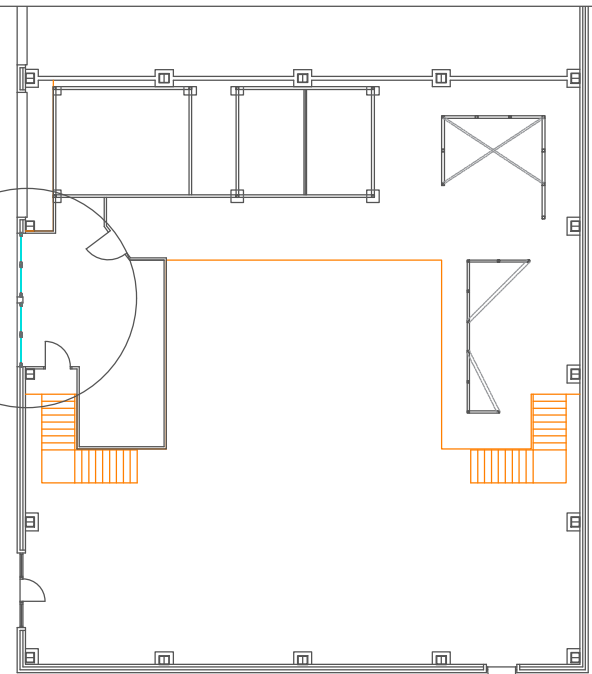

ELEVATION

New Econoflex illuminated backlit sign box proposed with company branding.

Blue line indicates sign lining up with right hand edge of entrance doorway.

UPPER FLOOR PLAN

Red line indicates the left hand edge of the single door below.

Edge of window is 150mm away from lining up with this edge below.

Upper Floor FFL

CALLOUT A

Upper Office

CALLOUT B

Express Bi-folding Doors Ltd
 Unit 23 - 25 Millshaw Park Lane
 Millshaw Park Industrial Estate
 Leeds
 LS11 0BL
 Tel: 0113 286 9191
 Fax: 0113 286 2862

Drawing Title: Upper Office Windows and Signage - As Proposed - Rev a

Date: 26/01/2024

Paper Size: A3 / A4

Scale: NTS

All details are External View.