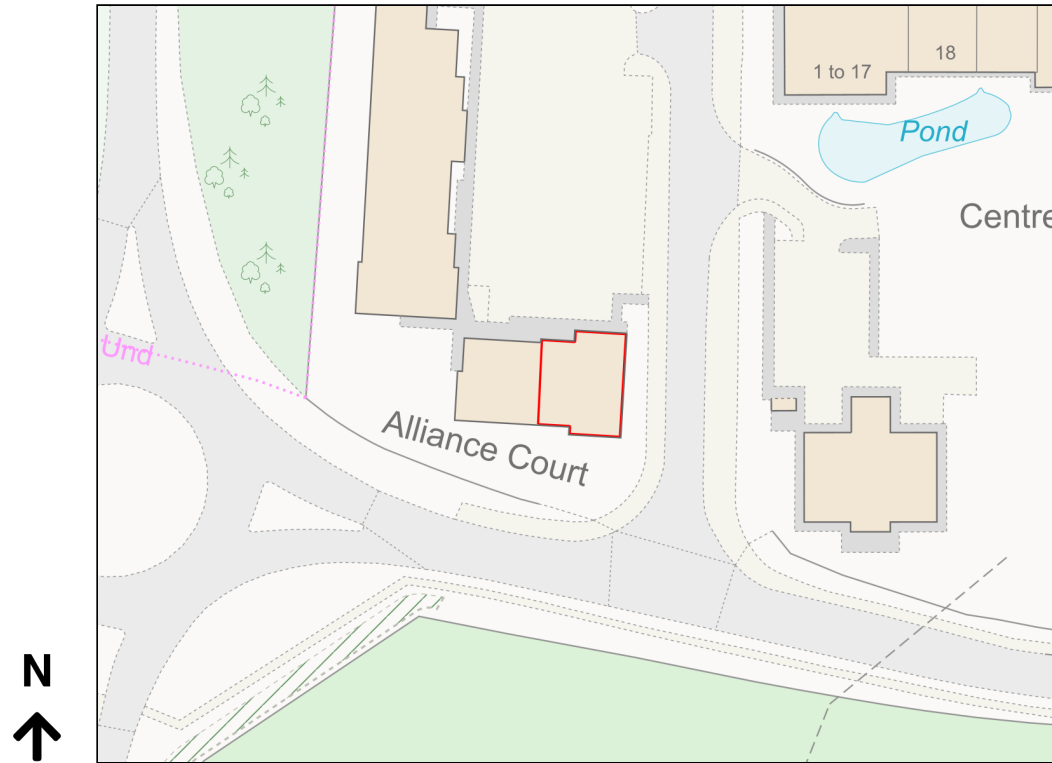

Location Plan

Site Address: Alliance Court Dental Practice, 2, Alliance Court, Eco Park Road, Sheet, SY8 1FB

Date Produced: 12-Feb-2024

Scale: 1:1250 @A4

Planning Portal Reference: PP-12793316v1