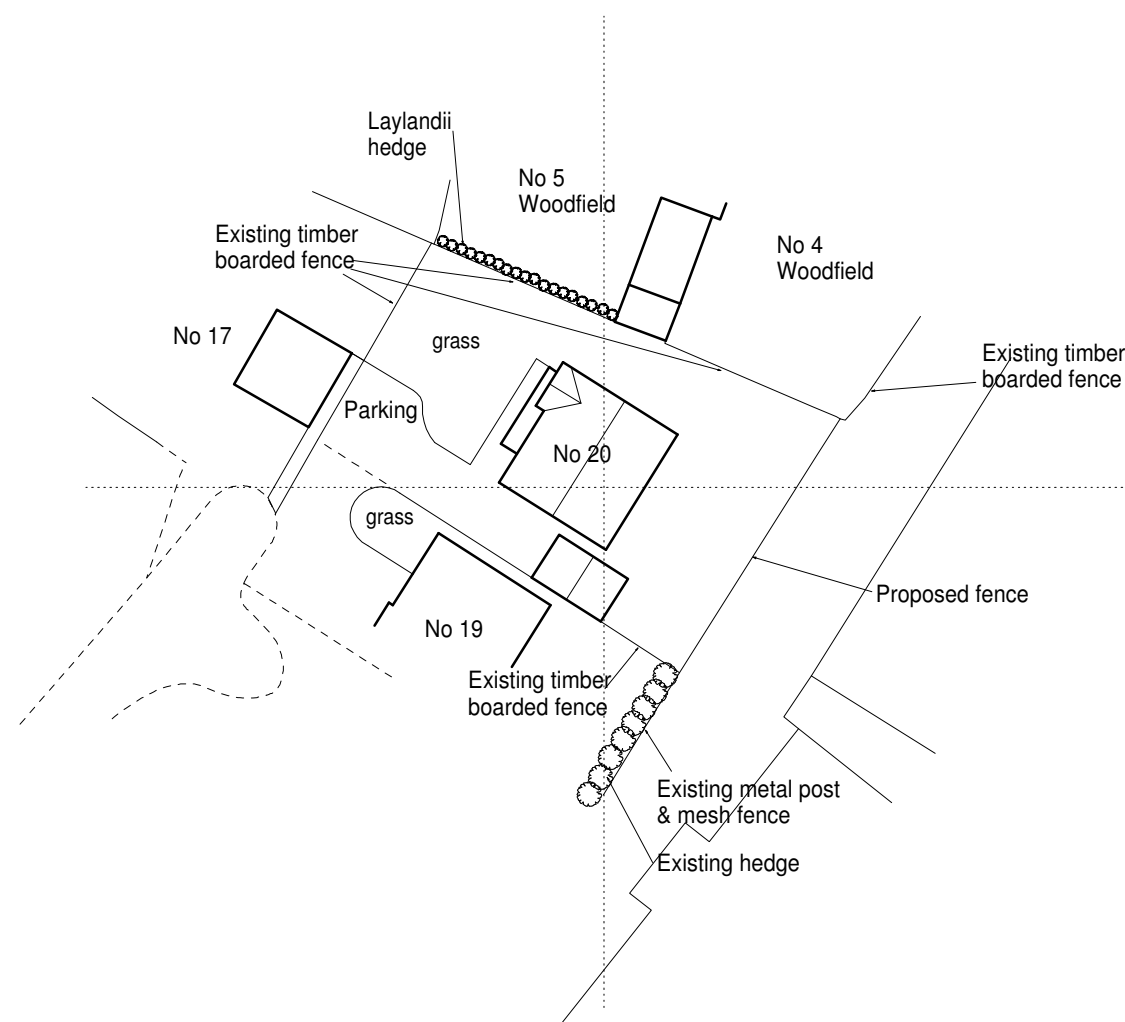

SITE PLAN AS EXISTING

Scale 1:500

SITE PLAN AS PROPOSED

Scale 1:500

Do not scale,
 verify all dimensions on site
 Drawing based on O.S. data
 (c) Crown copyright 2024 Ordnance Survey
 License No AC0000862649

January 2024

Mr D Houghton,
 20 Yarlington Orchard, Pontesbury, Shrewsbury. SY5 0SE

EXISTING & PROPOSED SITE PLAN