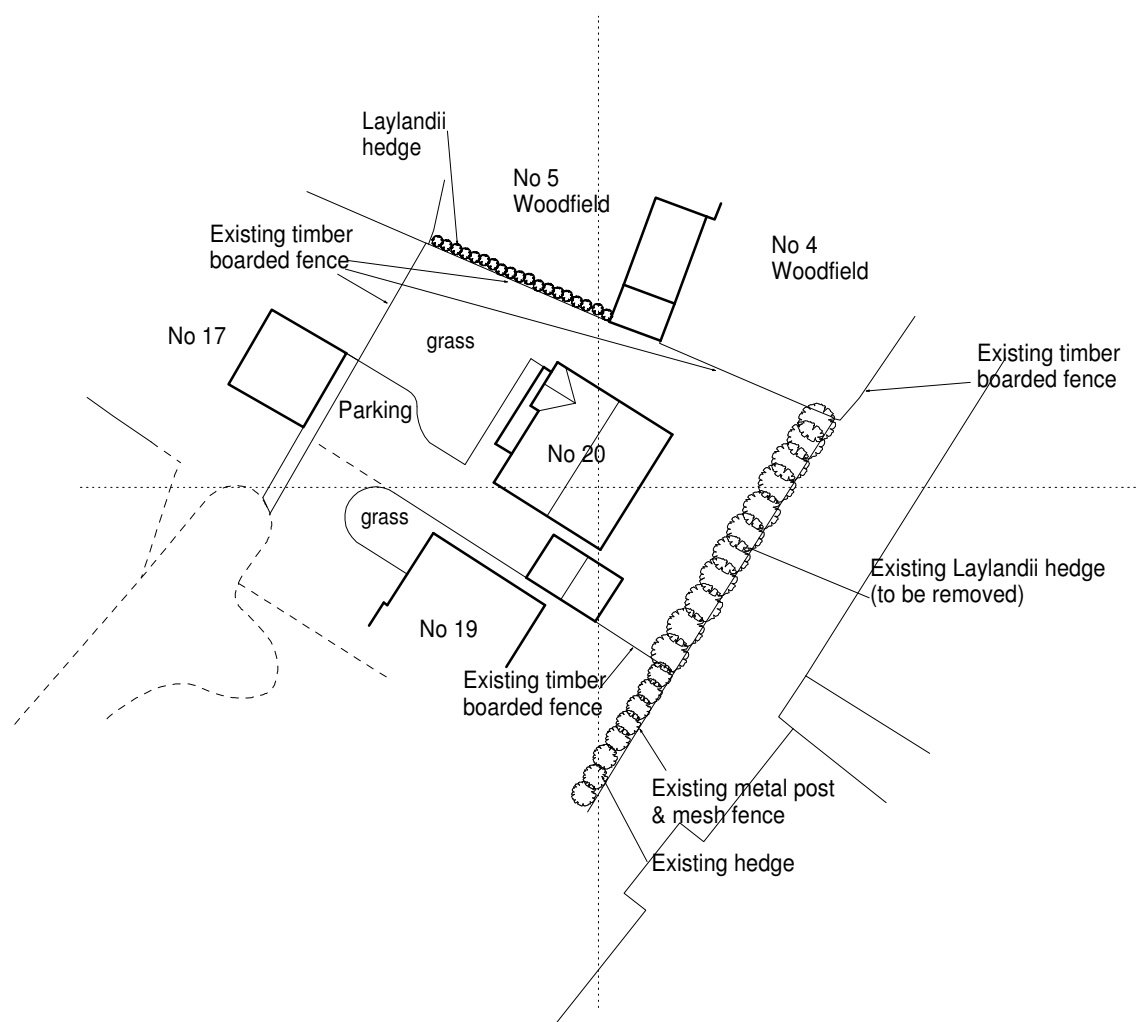

SITE PLAN AS EXISTING

Scale 1:500

SITE PLAN AS PROPOSED

Scale 1:500

Do not scale,
 verify all dimensions on site
 Drawing based on O.S. data
 (c) Crown copyright 2024 Ordnance Survey
 License No AC0000862649