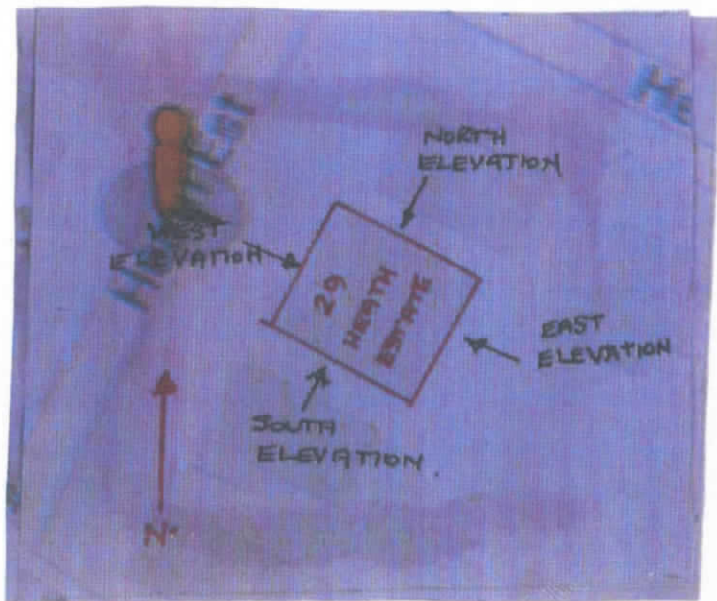

EXISTING NORTH ELEVATION (REMAINS) Scale: 1.50

LOCATION PLAN

EXAMPLE OF PROPOSED BAY WINDOW

PROPOSED ALTERATIONS	
MR	CHAPMAN
29 HEATH ESTATE	
GREAT WALDRINGFIELD CO10 0T3	
DRAWING NO: 004	REV
DRAWN BY P. DEAN	MAY 02