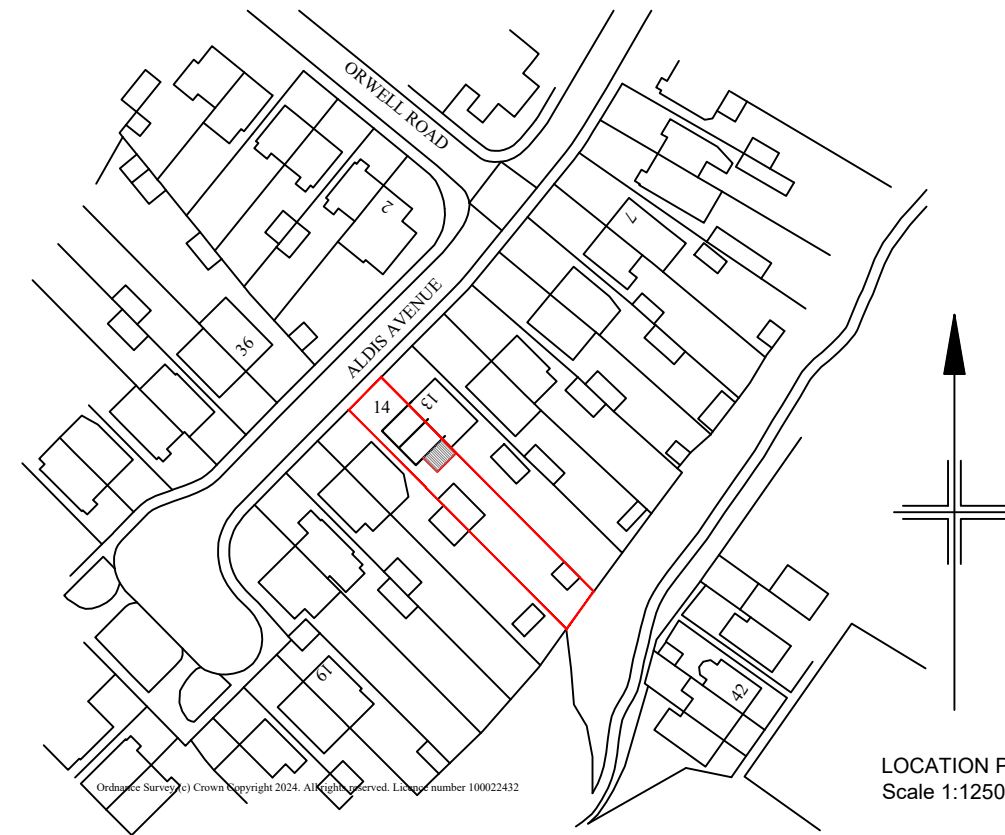

LOCATION PLAN
Scale 1:1250

This drawing and any design shown upon it is the copyright of the draughtsman, and may not be altered, photographed, copied or reproduced without their prior written consent.

Drawn By NML	Date FEB 2024

Date	Revisions

Scale
1:1250 @ A3

Drawing Title
Site Layout

Client
Mr & Mrs Johnson

Job Title
14 Aldis Avenue
Stowmarket
Suffolk
IP14 2DJ

Drawing No.	23/10/02	-