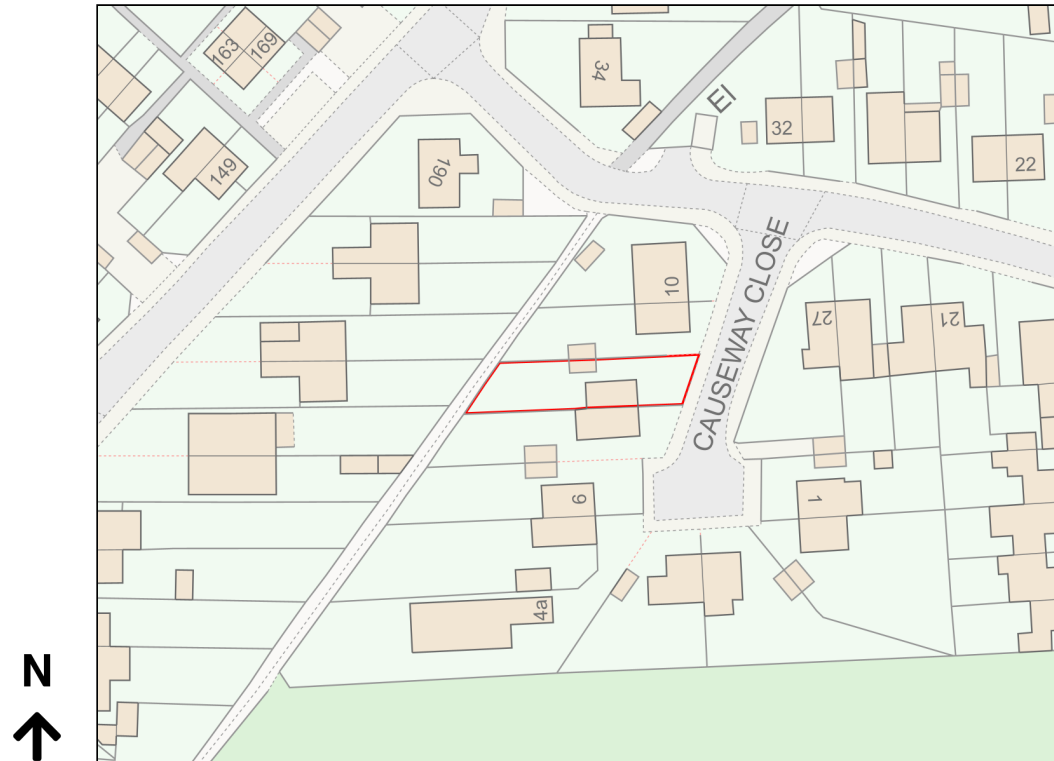

Location Plan

Site Address: 8, Causeway Close, Glemsford, CO10 7QW

Date Produced: 23-Feb-2024

Scale: 1:1250 @A4

Planning Portal Reference: PP-12829489v1