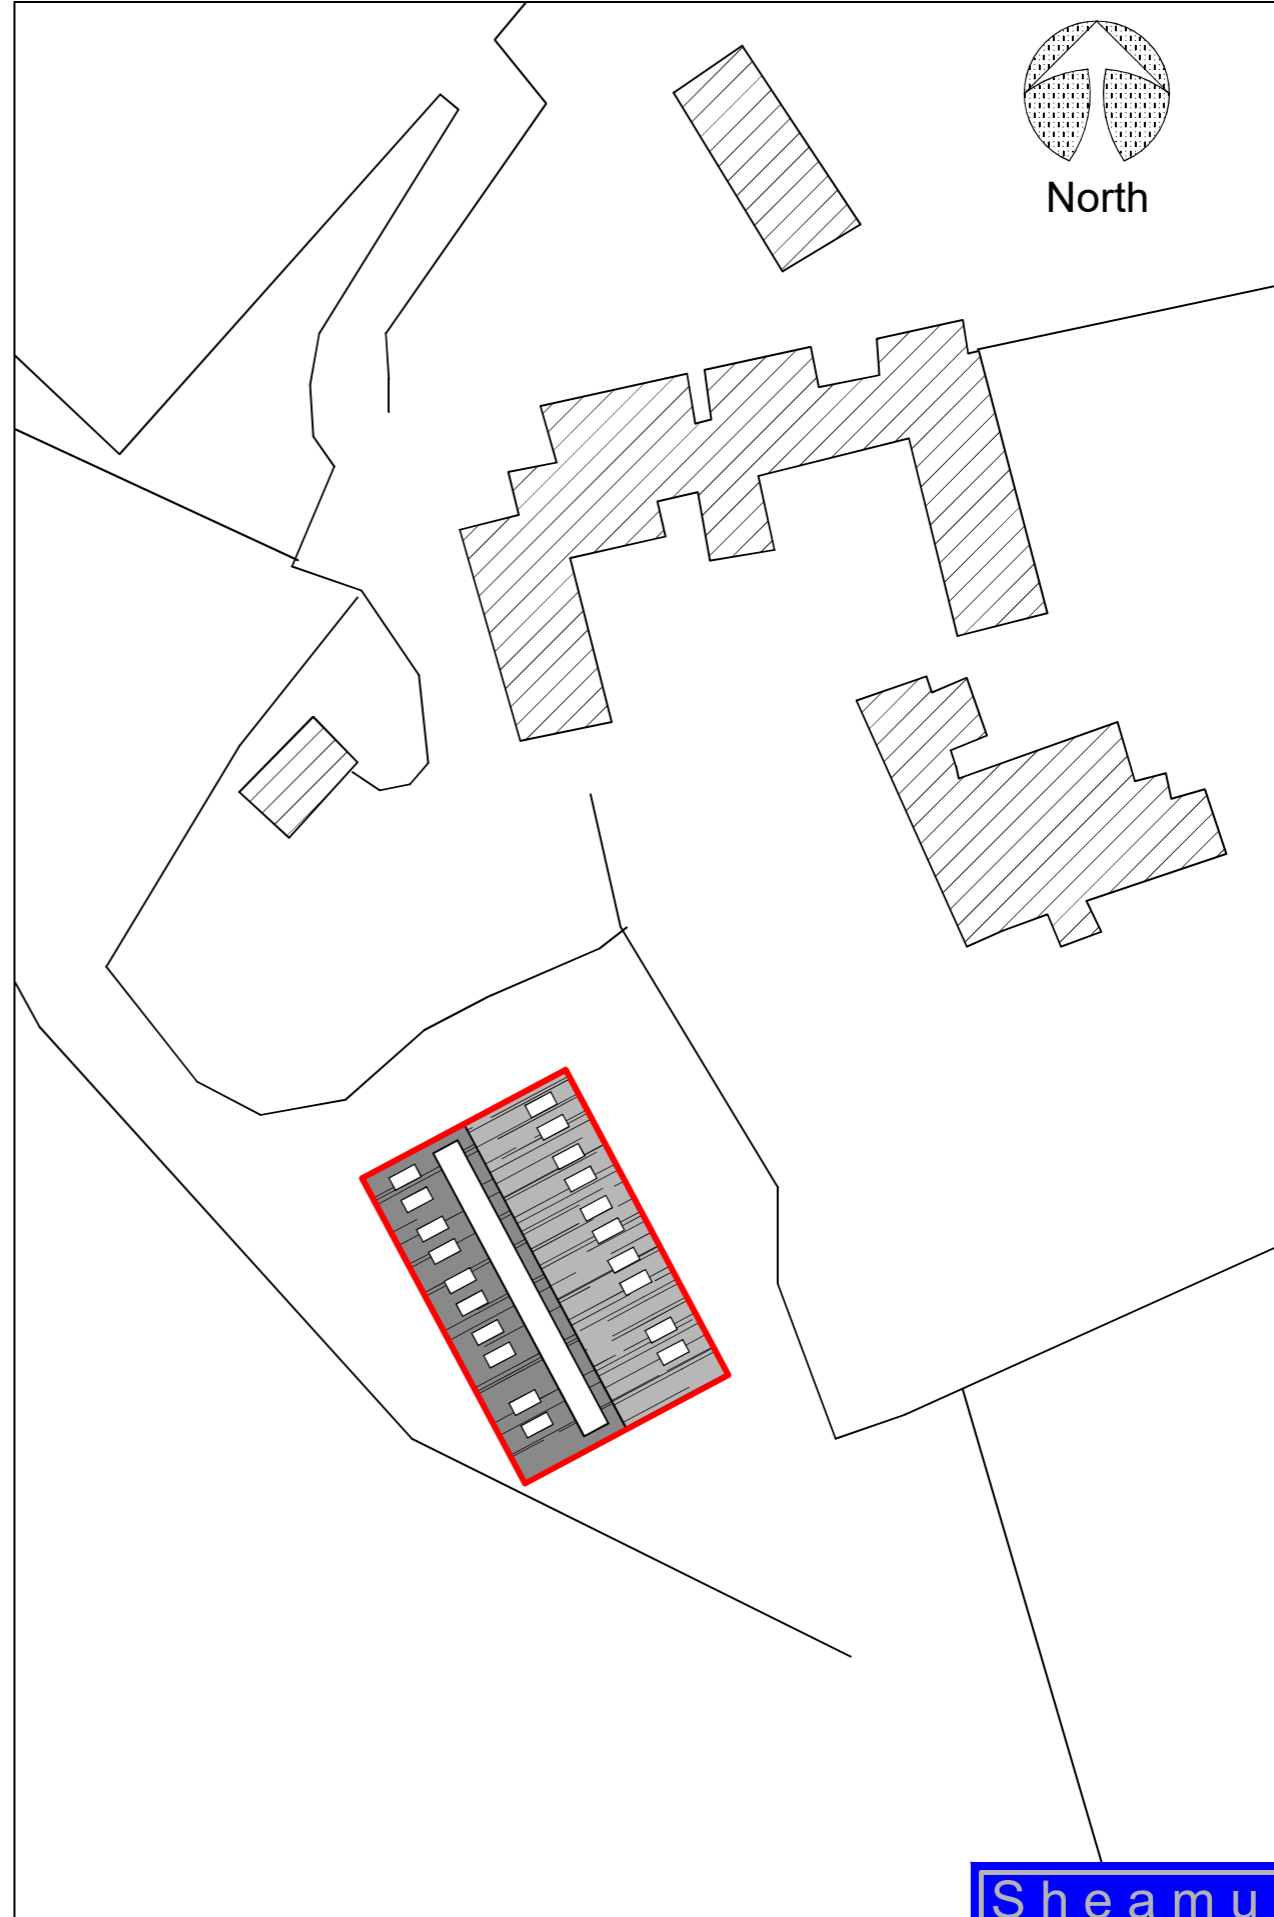

EXISTING SITE PLAN

PROPOSED SITE PLAN

Title: Mixed use Equine/
agricultural Barn
at
Woodhayne Farm
Combe Raleigh
Honiton
Devon
EX14 4TG

Title: Site plans

Drawing No: 3901/03

Revision:

Date: January 2024

Scale: 1:500