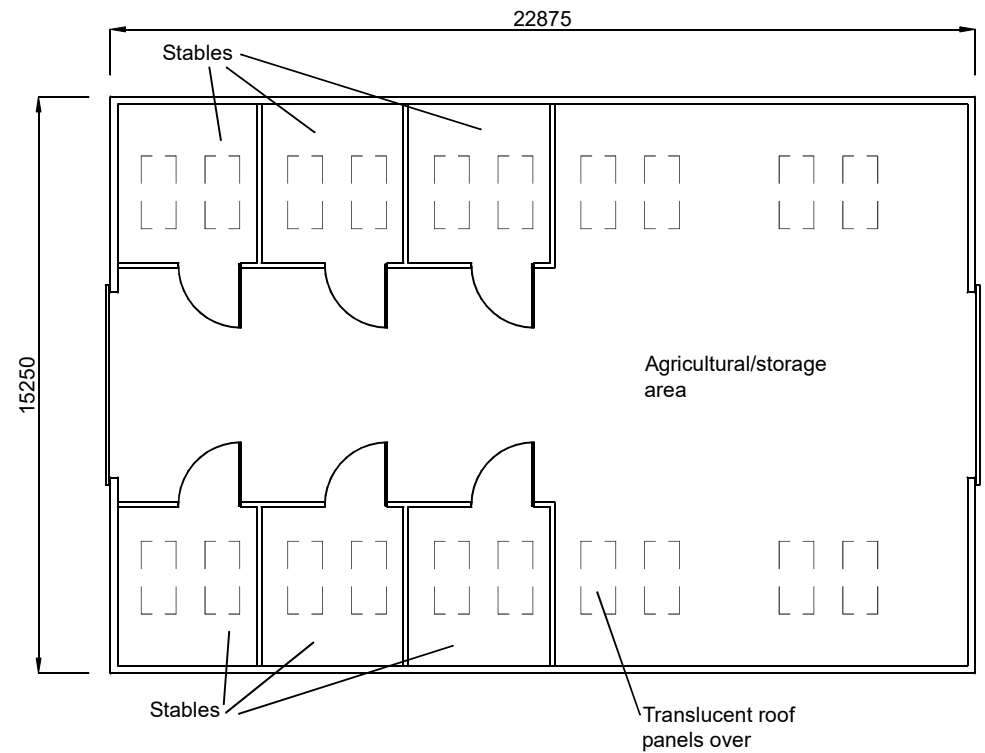

ROOF PLAN

FLOOR PLAN

Title: Mixed use Equine/  
agricultural Barn  
at  
Woodhayne Farm  
Combe Raleigh  
Honiton  
Devon  
EX14 4TG

Title: Floor and roof plans

Drawing No: 3901/02

Revision:

Date: January 2024

Scale: 1:200

**Sheamus Machin**  
CHARTERED SURVEYOR - VALUER - LAND AGENT