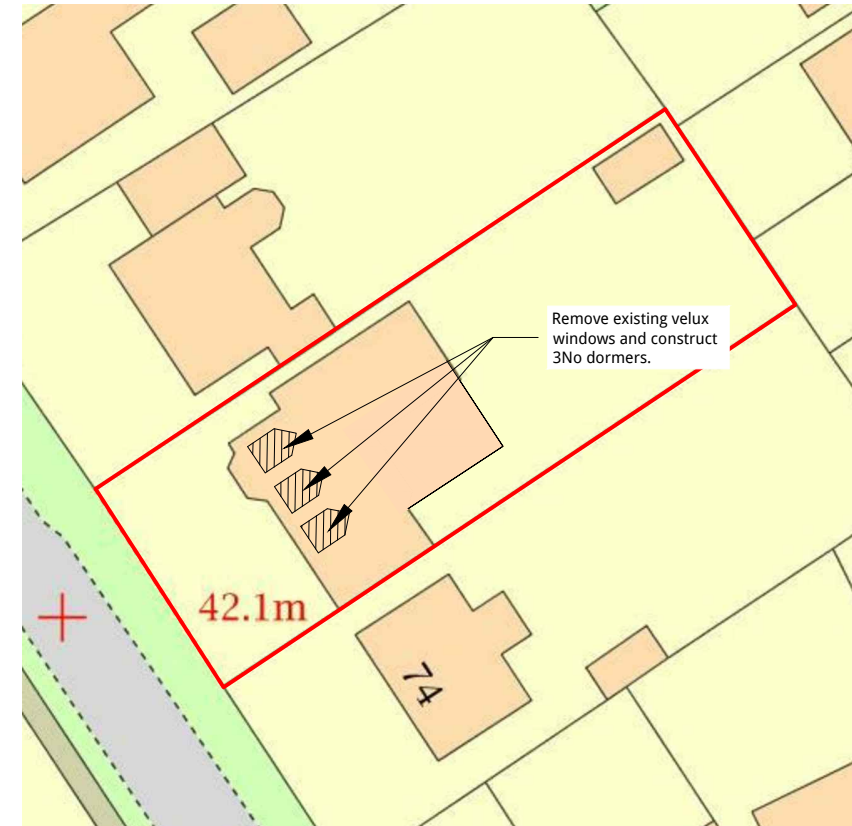

Location Plan 1:1250

Block Plan 1:500

	18 Wavendon Avenue New Milton BH25 7LS tel 01425 613092 www.justextensionplans.co.uk	Project 76 Ashley Common Road Ashley BH25 5AR	Drawing Location Plan & Block Plan	Drawing number 1383/P00	Revision --
				1:1250 & 1:500 @ A3	Feb 2024