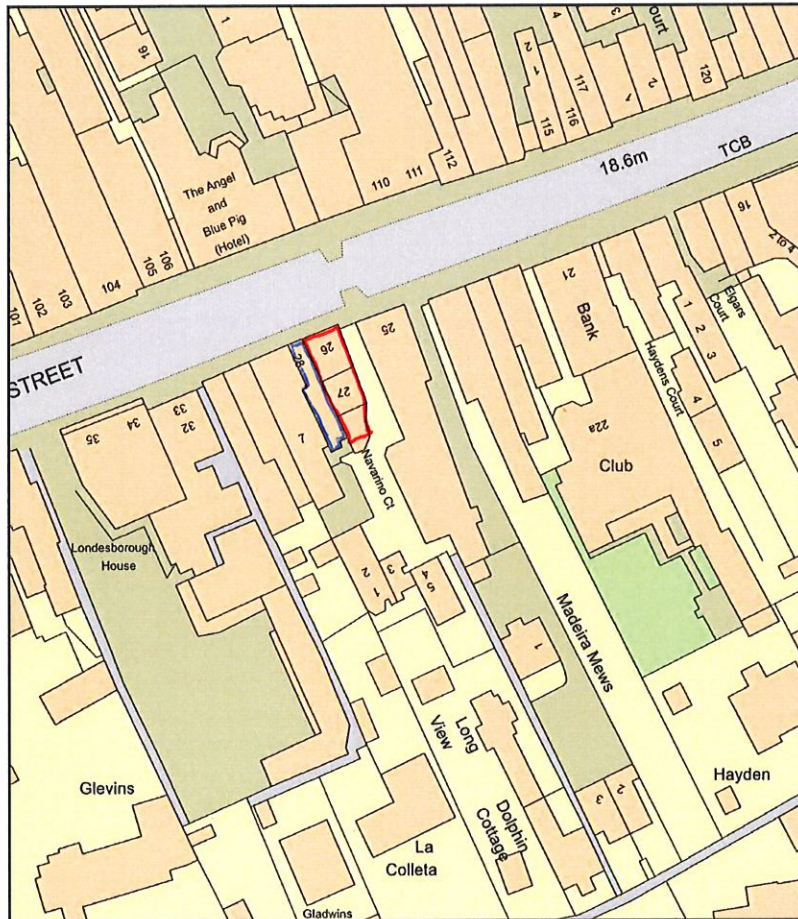

Location Plan 26 - 27 High Street

Plan Produced for: Coltens
Date Produced: 18 Jan 2024
Plan Reference Number: TQRQM24018121056114
Scale: 1:1250 @ A4