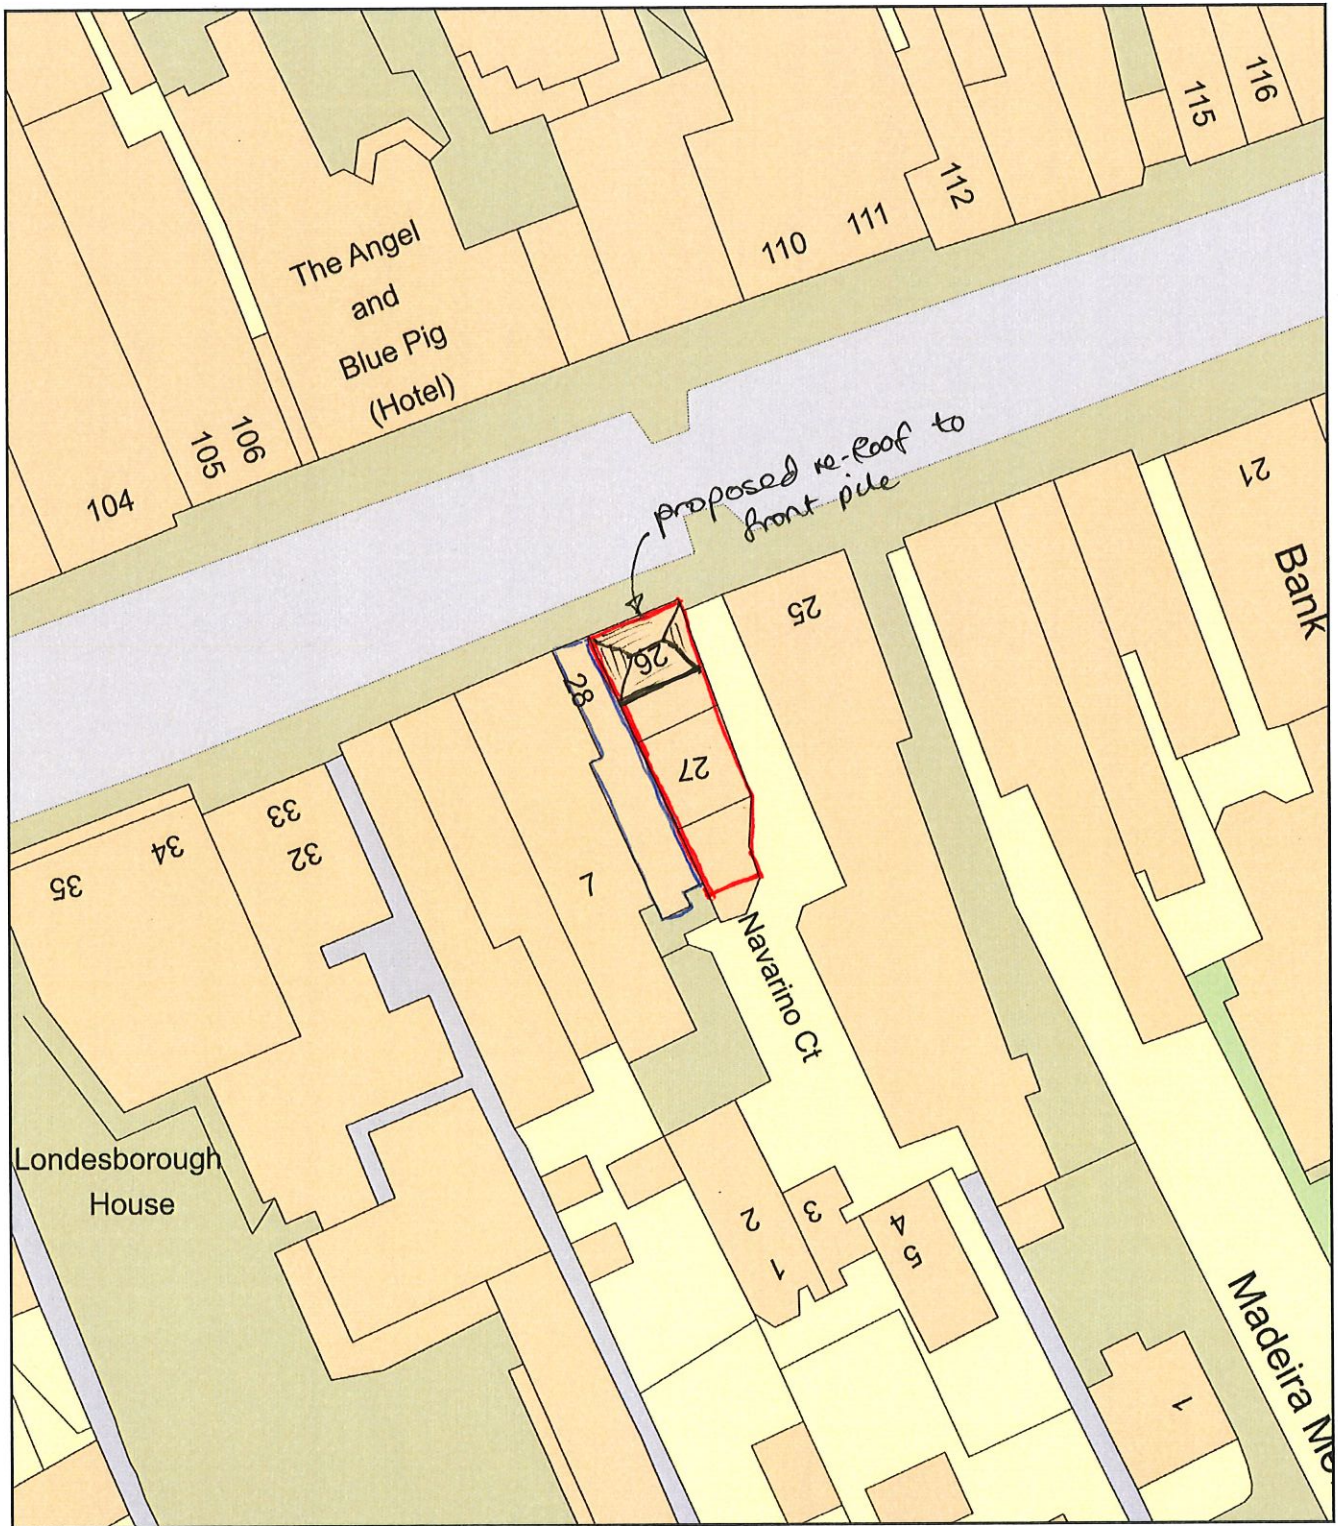

Block Plan 26 - 27 High Street

Plan Produced for: Coltens

Date Produced: 18 Jan 2024

Plan Reference Number: TQRQM24018121201050

Scale: 1:500 @ A4