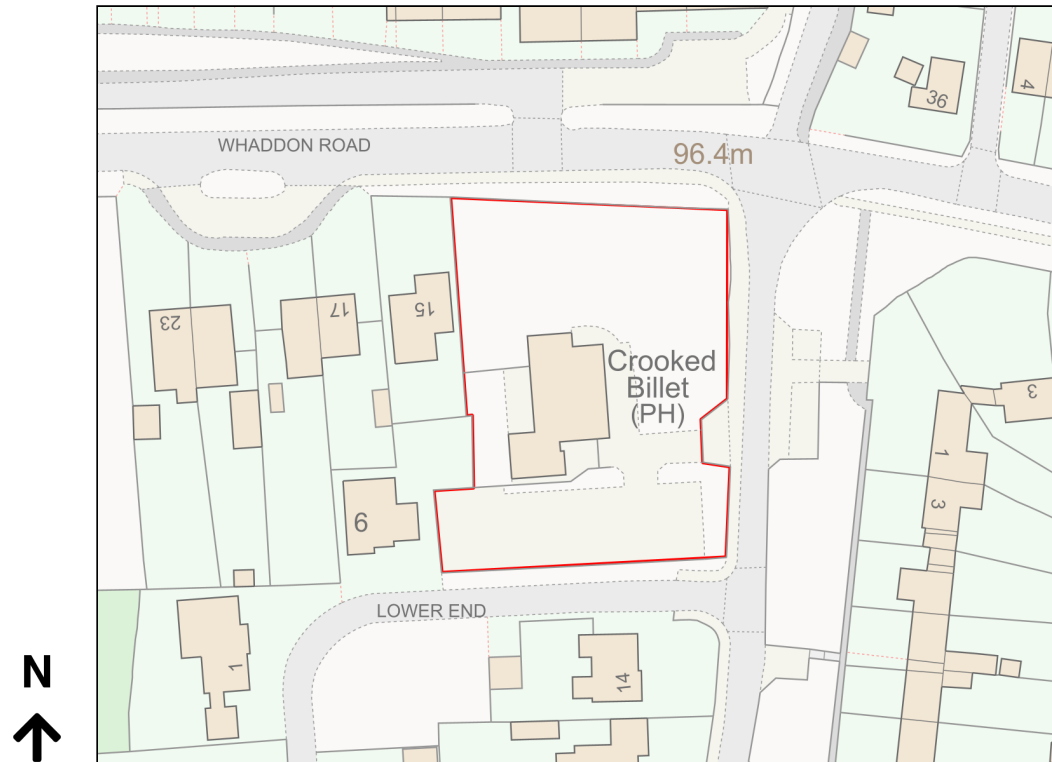

# Location Plan

Site Address: The Crooked Billet Ph, 2, Westbrook End, Newton Longville, MK17 0DF

Date Produced: 19-Jan-2024

Scale: 1:1250 @A4

Planning Portal Reference: PP-12741553v1