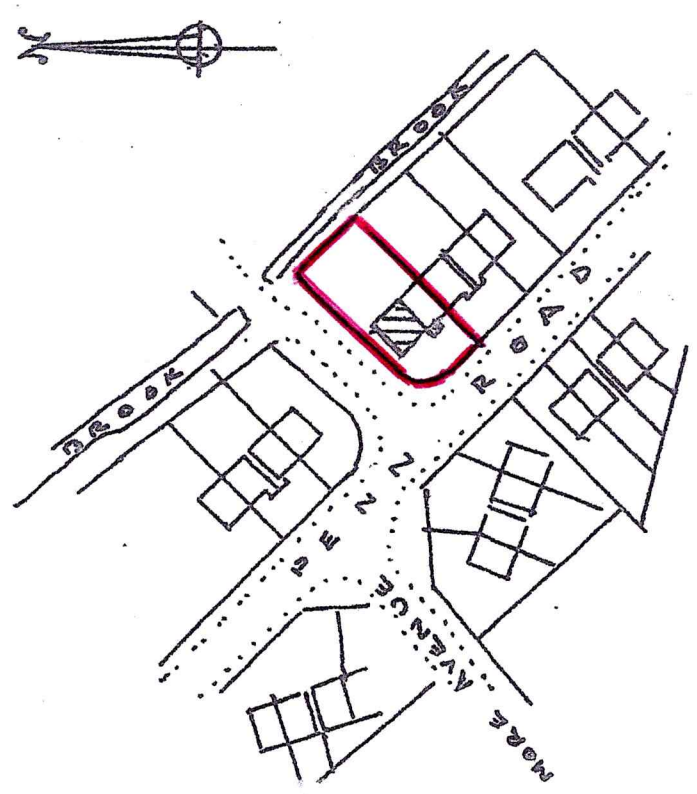

1.100	1	2	3	m
1.200	2	3	4	m
1.125	10	20	30	40

PROPOSED ATTACHED BUNGALOW  
66 PENN ROAD AYLESBURY  
BUCKS HP21 8HN  
A3 SCALE 1:100 1:200 & 1:1250  
DRAWING NUMBERS 6601

**ROGERS BUILDERS**  
(Aylesbury) Limited  
Property Developers