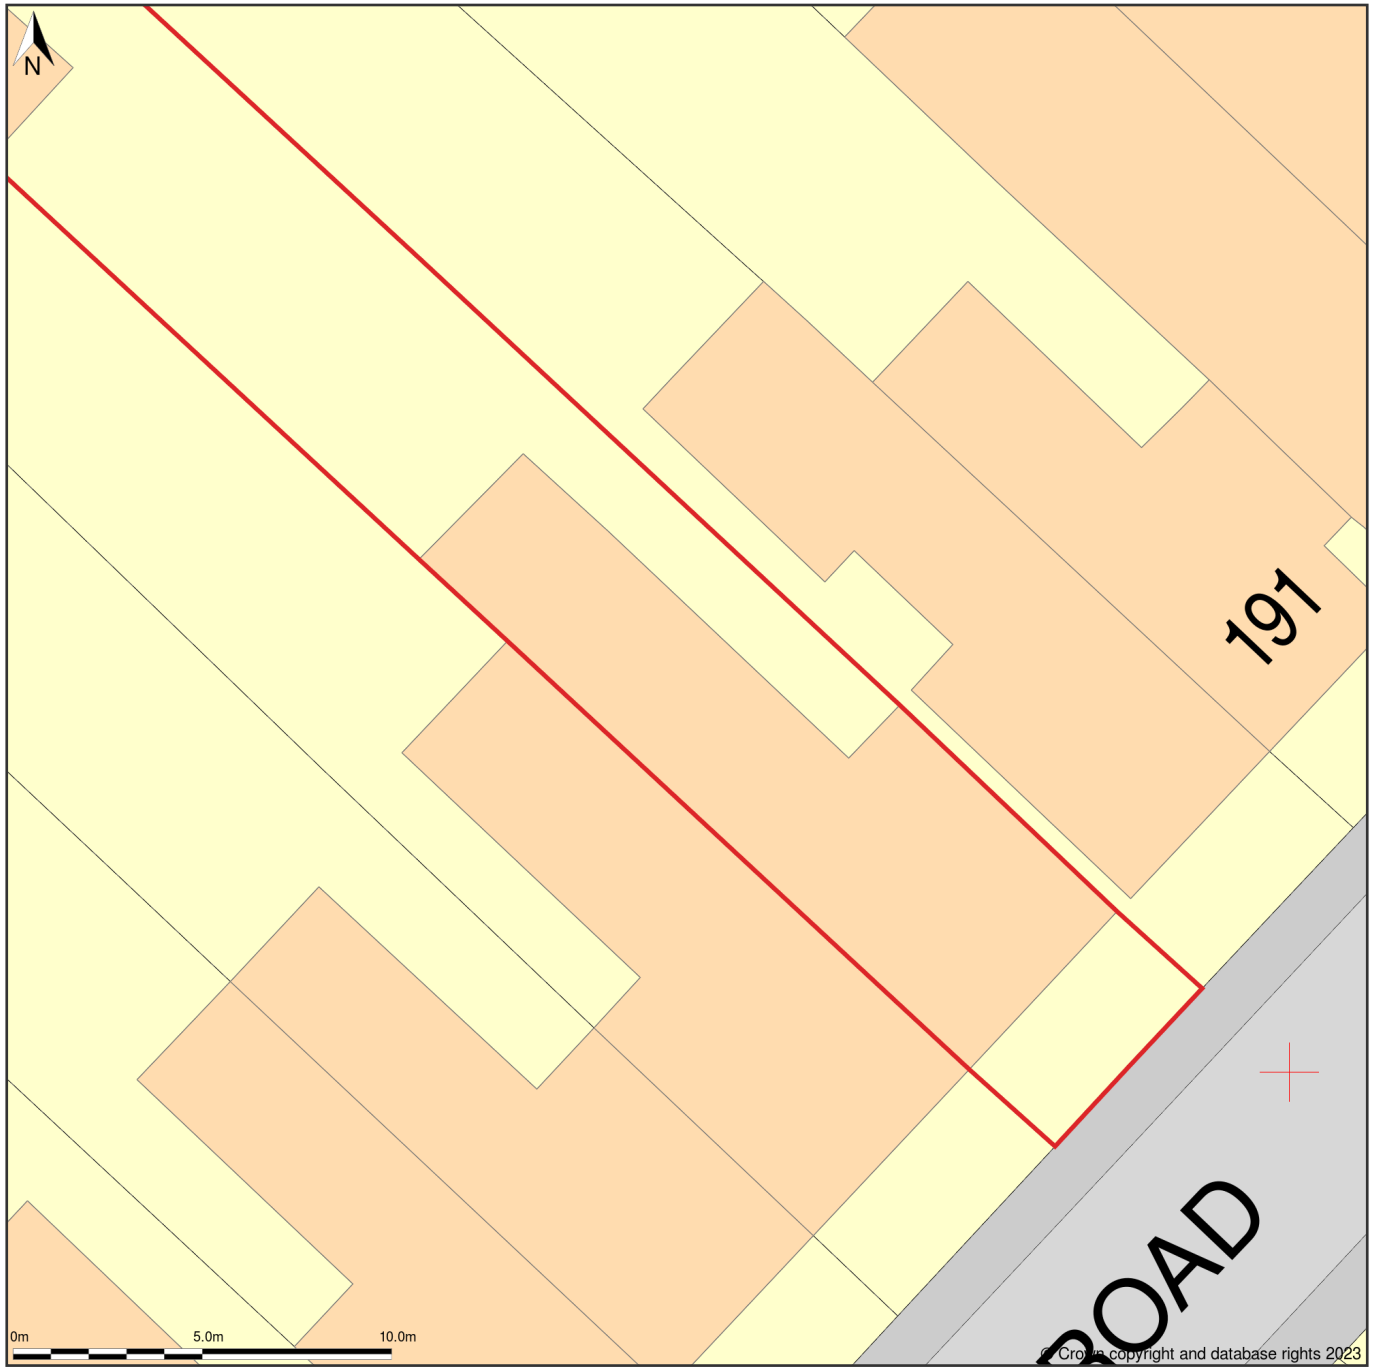

187, Divinity Road, Oxford, Oxfordshire, OX4 1LP

Site Plan (also called a Block Plan) shows area bounded by: 453546.99, 205943.98 453582.99, 205979.98 (at a scale of 1:200), OSGridRef: SP5356 596. The representation of a road, track or path is no evidence of a right of way. The representation of features as lines is no evidence of a property boundary.

Produced on 12th Sep 2023 from the Ordnance Survey National Geographic Database and incorporating surveyed revision available at this date. Reproduction in whole or part is prohibited without the prior permission of Ordnance Survey. © Crown copyright 2023. Supplied by [www.buyaplan.co.uk](http://www.buyaplan.co.uk) a licensed Ordnance Survey partner (100053143). Unique plan reference: #00846803-DD1690.