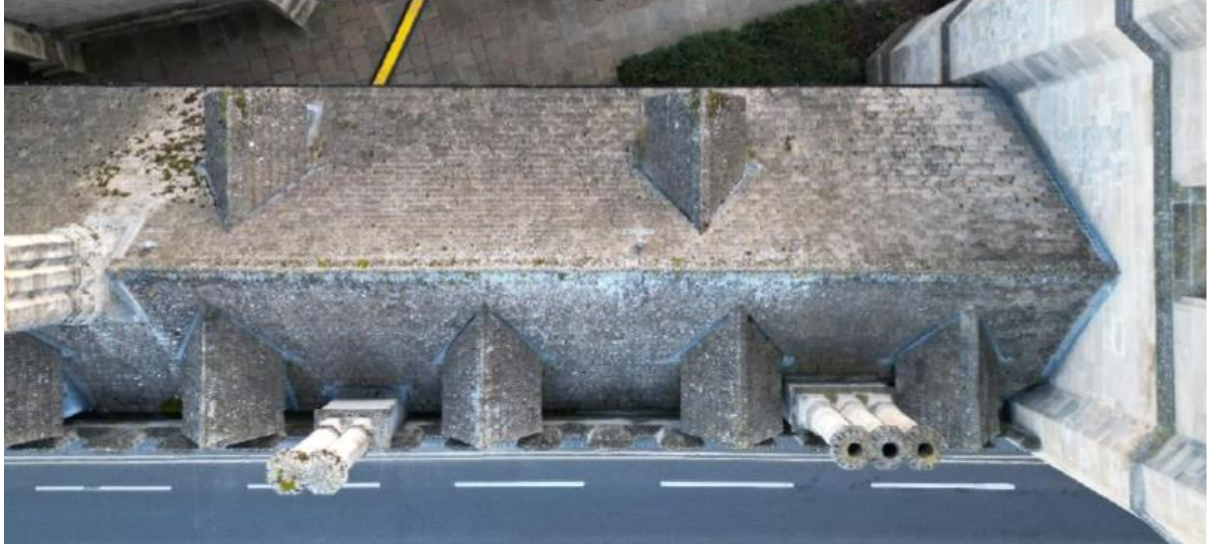

PHOTOGRAPHIC SCHEDULE

For The Three Octagonal Chimney Stacks Immediately West Of The Great Tower (High Street Elevation), Chaplains II, Magdalen College

Fig.1 Chimney seen from above (located adjacent to the Great Tower)

Fig. 2 Chimney stacks High Street elevation

Fig. 3 Chimney stacks – High Street elevation

Fig 4 – Base of chimney stacks – High Street elevation

Fig. 5 Base of Chimney stacks – High Street elevation

Fig.6 Chimney stacks seen from the west