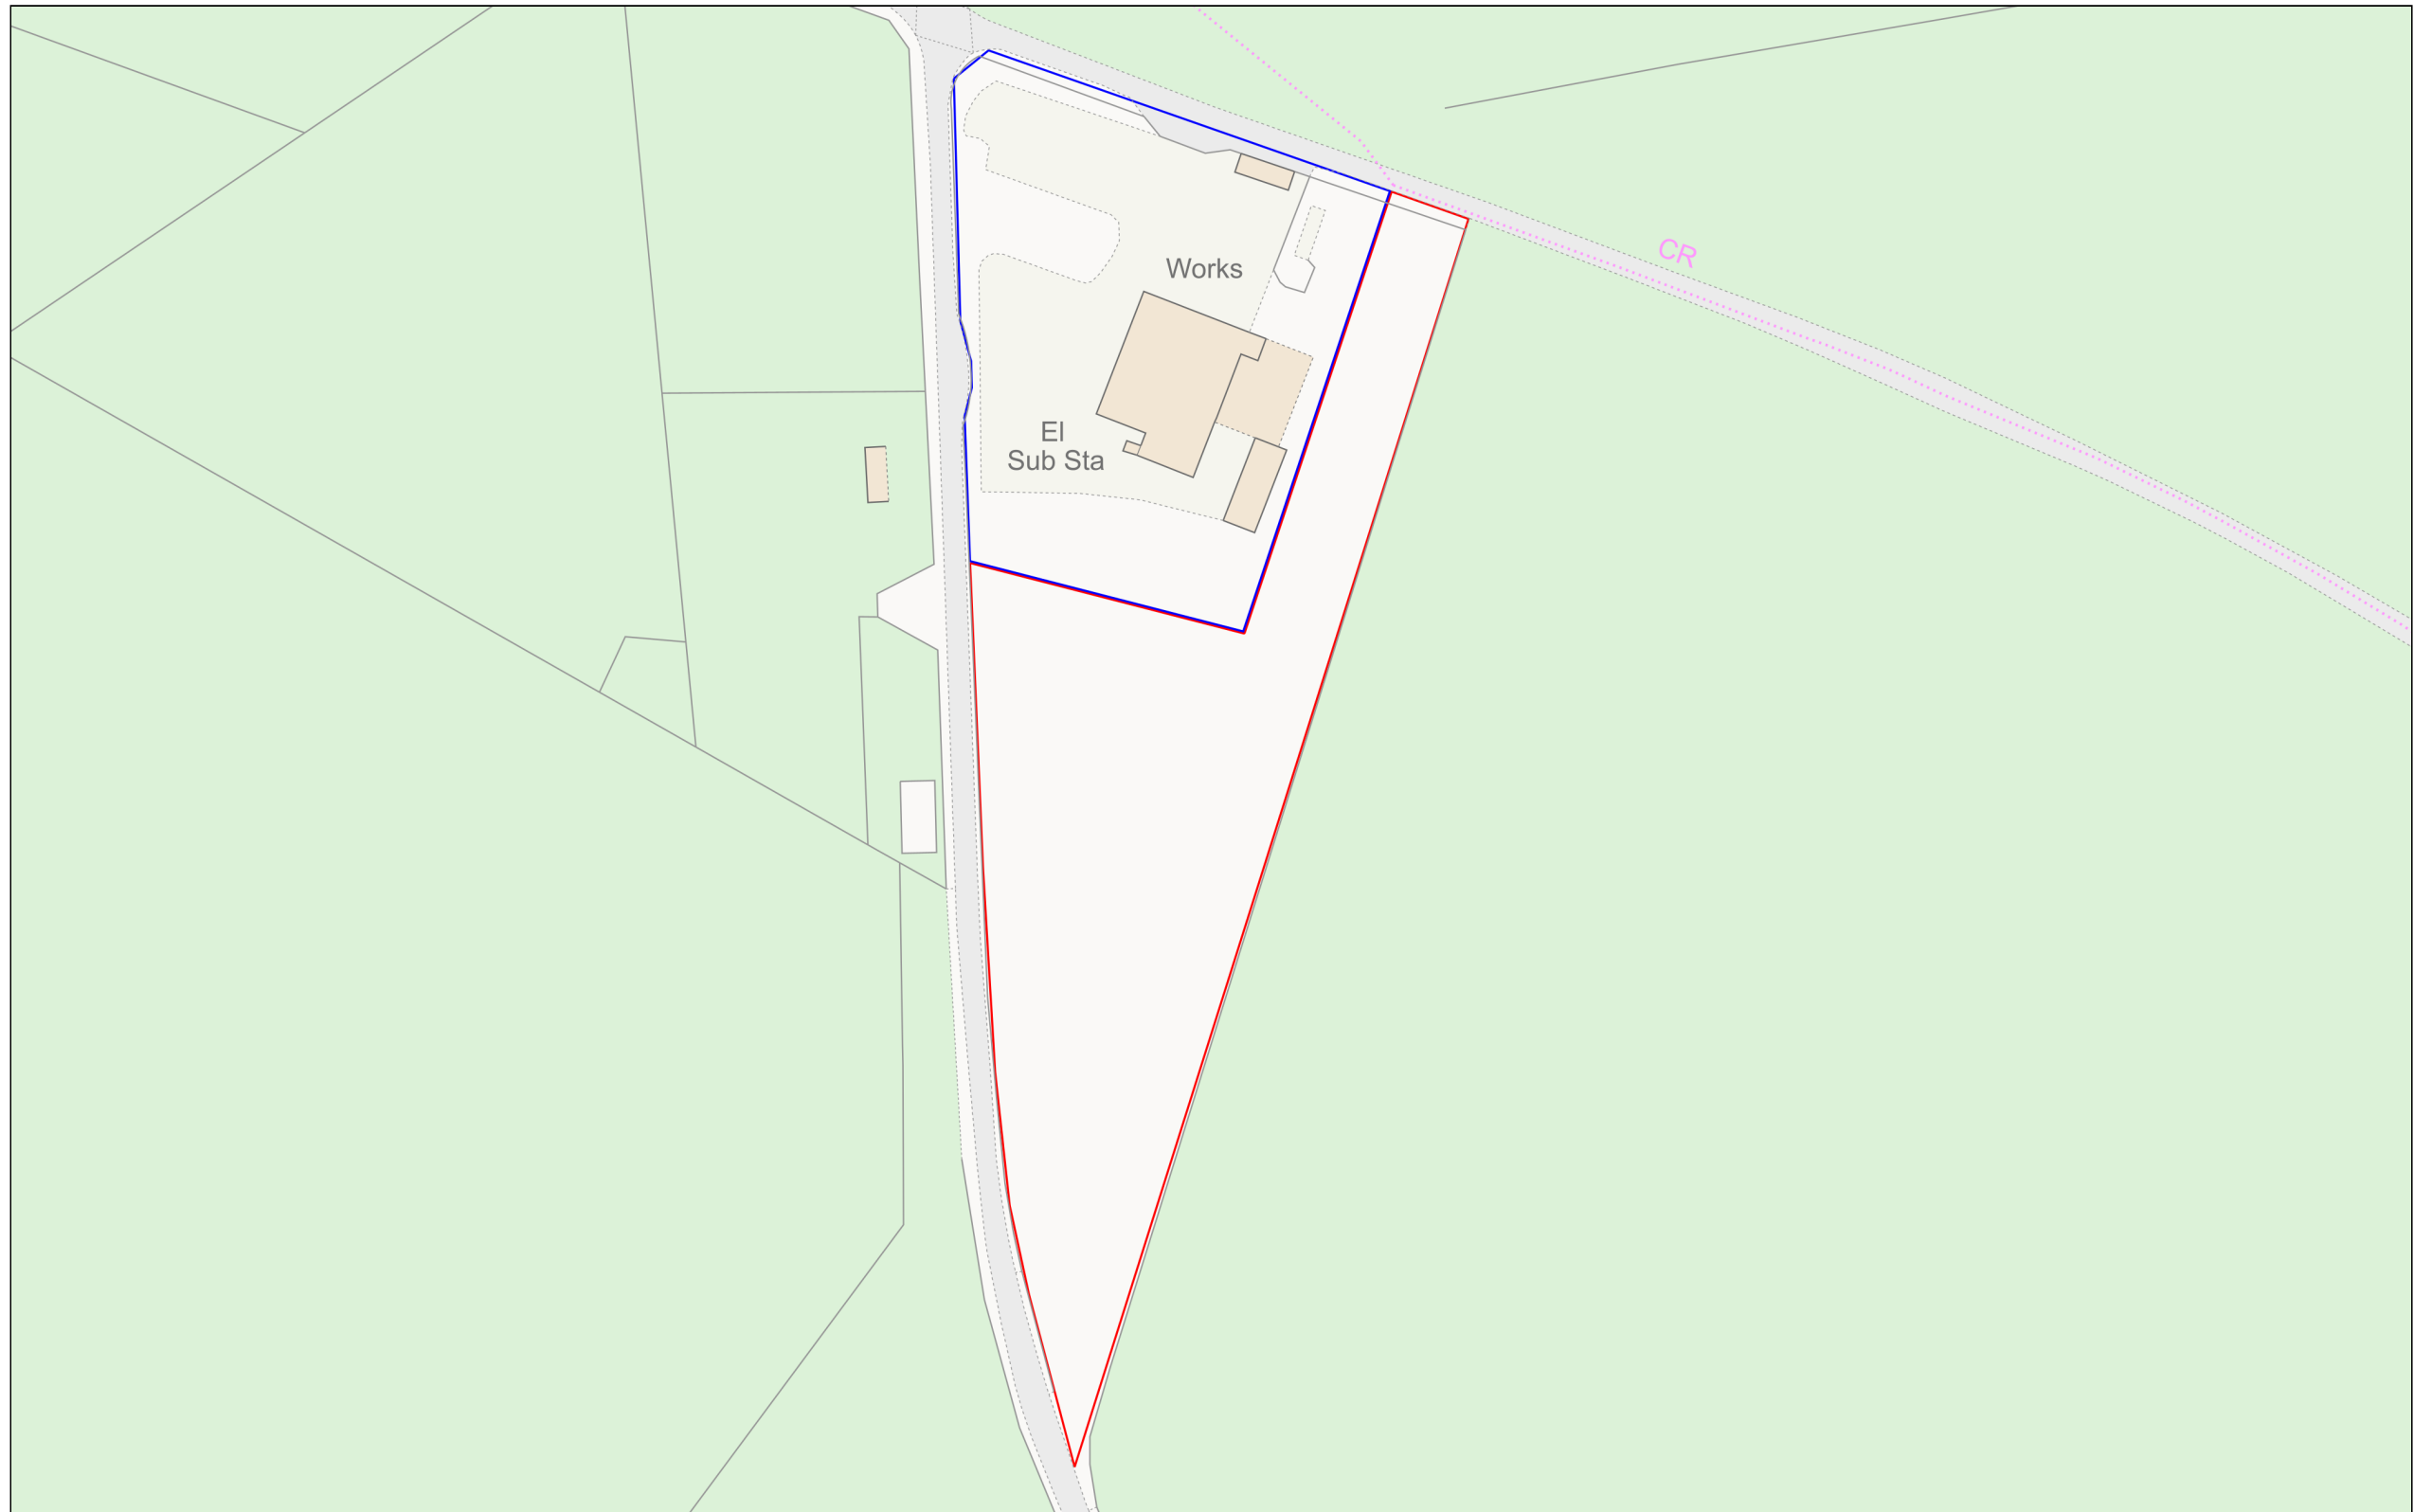

# Location Plan

Site Address: Easting: 626856 Northing: 148640

Date Produced: 25-Feb-2024

Scale: 1:1250 @A3

Planning Portal Reference: **PP-12833725v1**