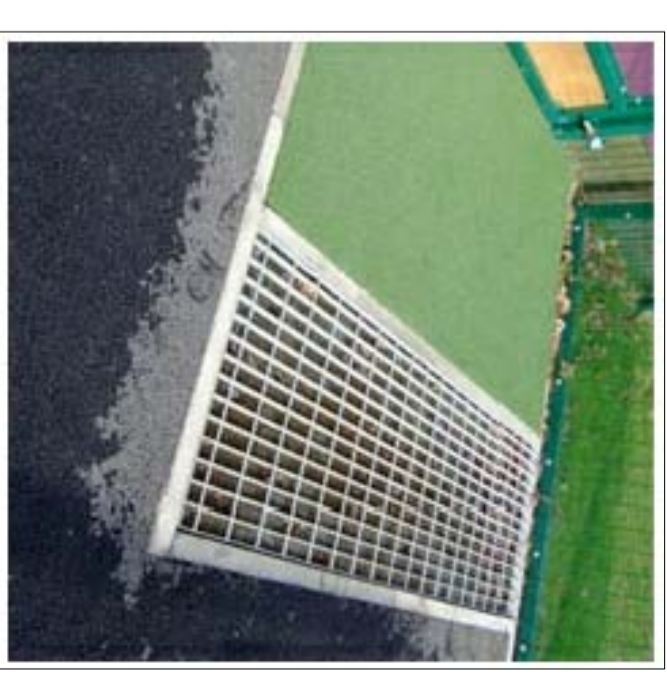

**TREKBOARDS**  
Installed to internal fencing for infill containment

**DECONTAMINATION GRILLES**  
Installed at gate entrances

**BOOT WIPERS**  
Installed at gate entrances

<b>REVISION:</b>		<b>DRAWING TITLE:</b>		<b>PROJECT TITLE:</b>		<b>CLIENT:</b>	
		GENERAL LAYOUT		PROPOSED 3G PITCH RESURFACING TILBURY FOOTBALL CLUB		TILBURY FOOTBALL CLUB	
		SCALE: NTS a2		DATE: 18.09.2023		DRAWING NUMBER: VESS-002-02	
						<p>Velocity Sports Ltd          New Farm, Pickaxe Lane,          South Warrborough,          Hampshire, RG29 1SH  <a href="http://www.velocity-sports.co.uk">http://www.velocity-sports.co.uk</a></p>	