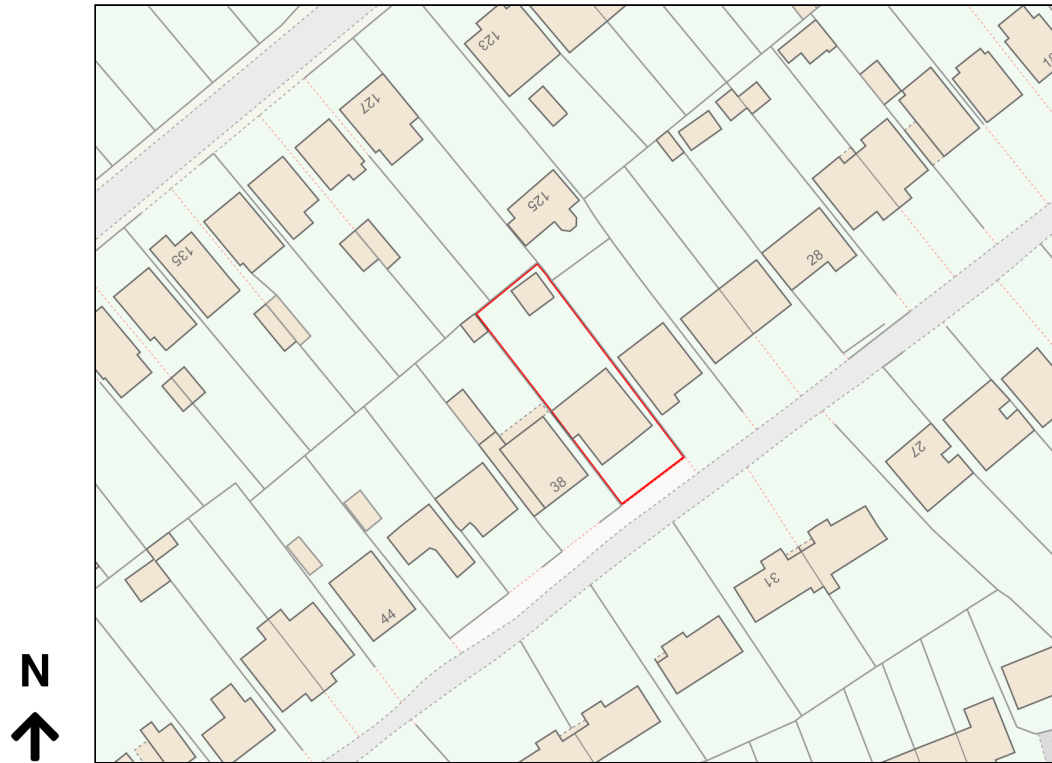

Location Plan

Site Address: 36, Melody Road, Biggin Hill, TN16 3PH

Date Produced: 15-Feb-2024

Scale: 1:1250 @A4

Planning Portal Reference: PP-12805172v1