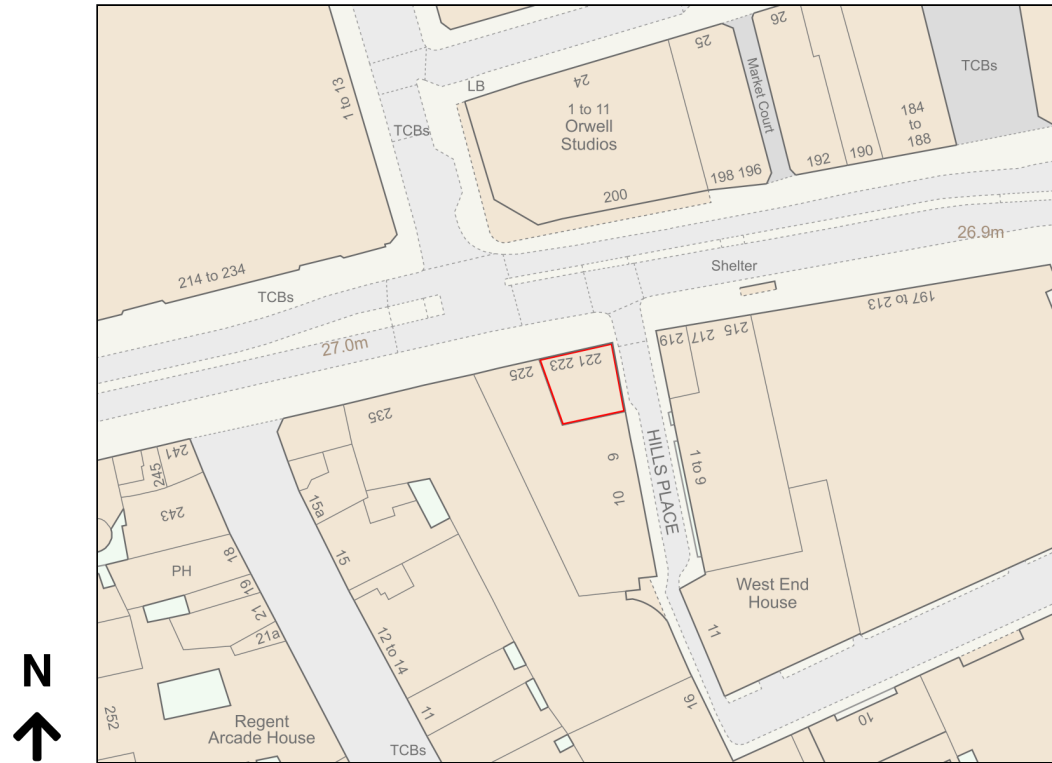

Location Plan

Site Address: Bershka, Alexandra House, 221-223, Oxford Street, London, W1D 2LJ

Date Produced: 20-Feb-2024

Scale: 1:1250 @A4

Planning Portal Reference: PP-12801820v2