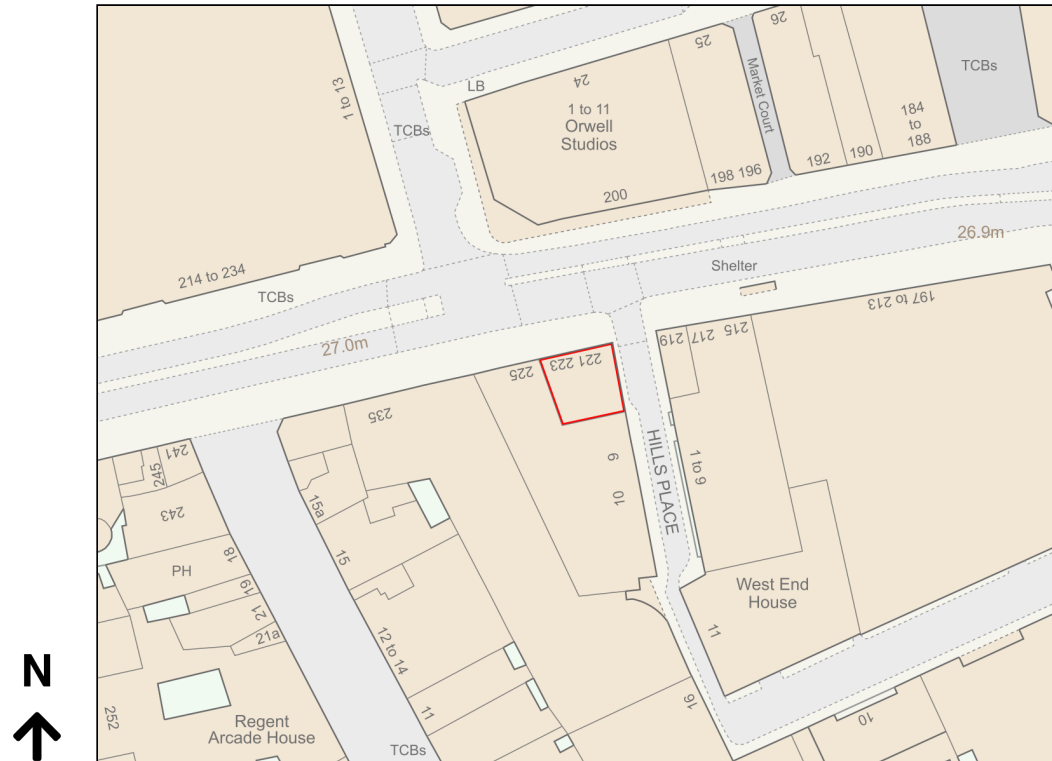

Location Plan

Site Address: Bershka, Alexandra House, 221-223, Oxford Street, London, W1D 2LJ

Date Produced: 20-Feb-2024

Scale: 1:1250 @A4

Planning Portal Reference: PP-12822167v1