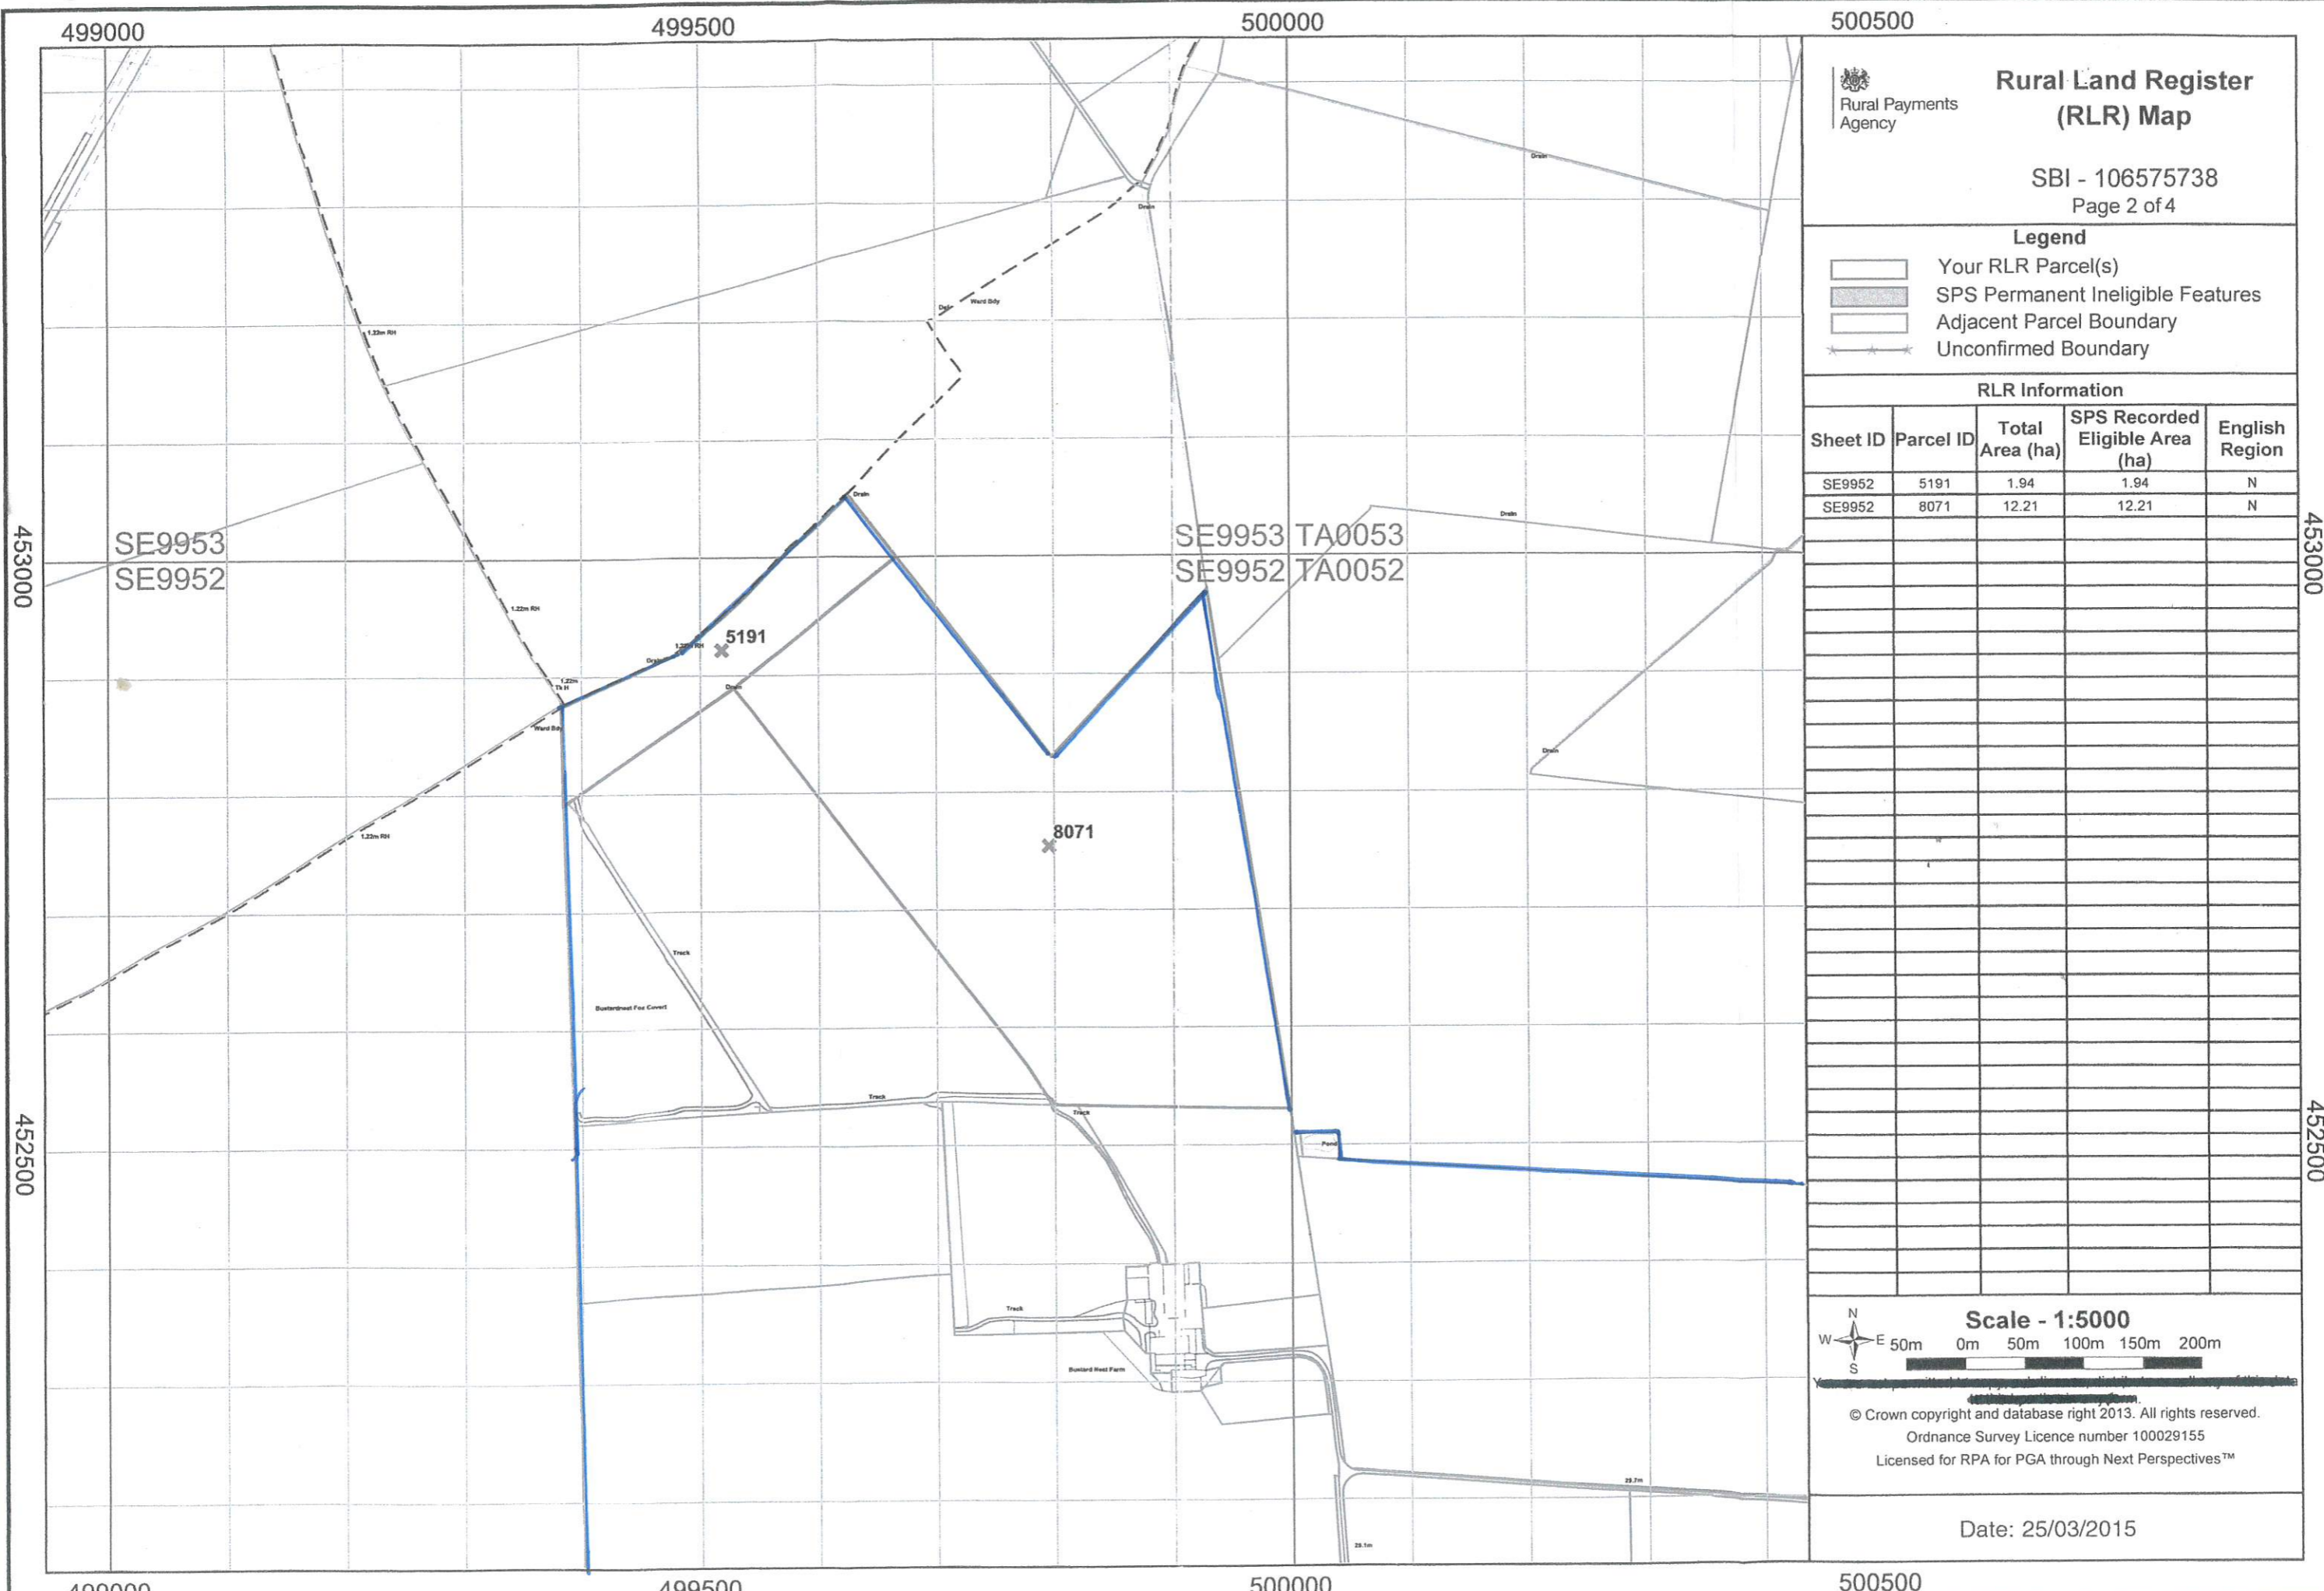

Rural Land Register (RLR) Map

SBI - 106575738
Page 2 of 4

Legend

- Your RLR Parcel(s)
- SPS Permanent Ineligible Features
- Adjacent Parcel Boundary
- Unconfirmed Boundary

RLR Information

Sheet ID	Parcel ID	Total Area (ha)	SPS Recorded Eligible Area (ha)	English Region
SE9952	5191	1.94	1.94	N
SE9952	8071	12.21	12.21	N

© Crown copyright and database right 2013. All rights reserved.
Ordnance Survey Licence number 100029155
Licensed for RPA for PGA through Next Perspectives™

Date: 25/03/2015

Please return this sheet to us if you want to make any changes to the parcels shown on it.

DE
REC

453000

452500