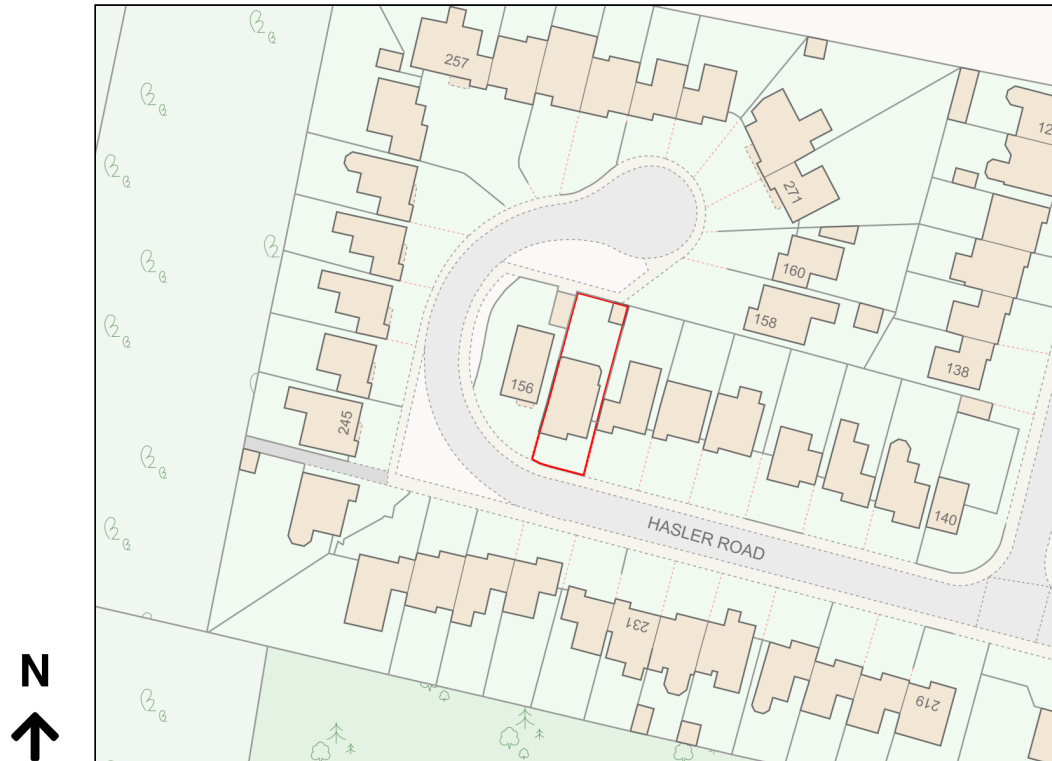

Location Plan

Site Address: 154, Hasler Road, Poole, BH17 9AH

Date Produced: 21-Feb-2024

Scale: 1:1250 @A4

Planning Portal Reference: PP-12822320v1