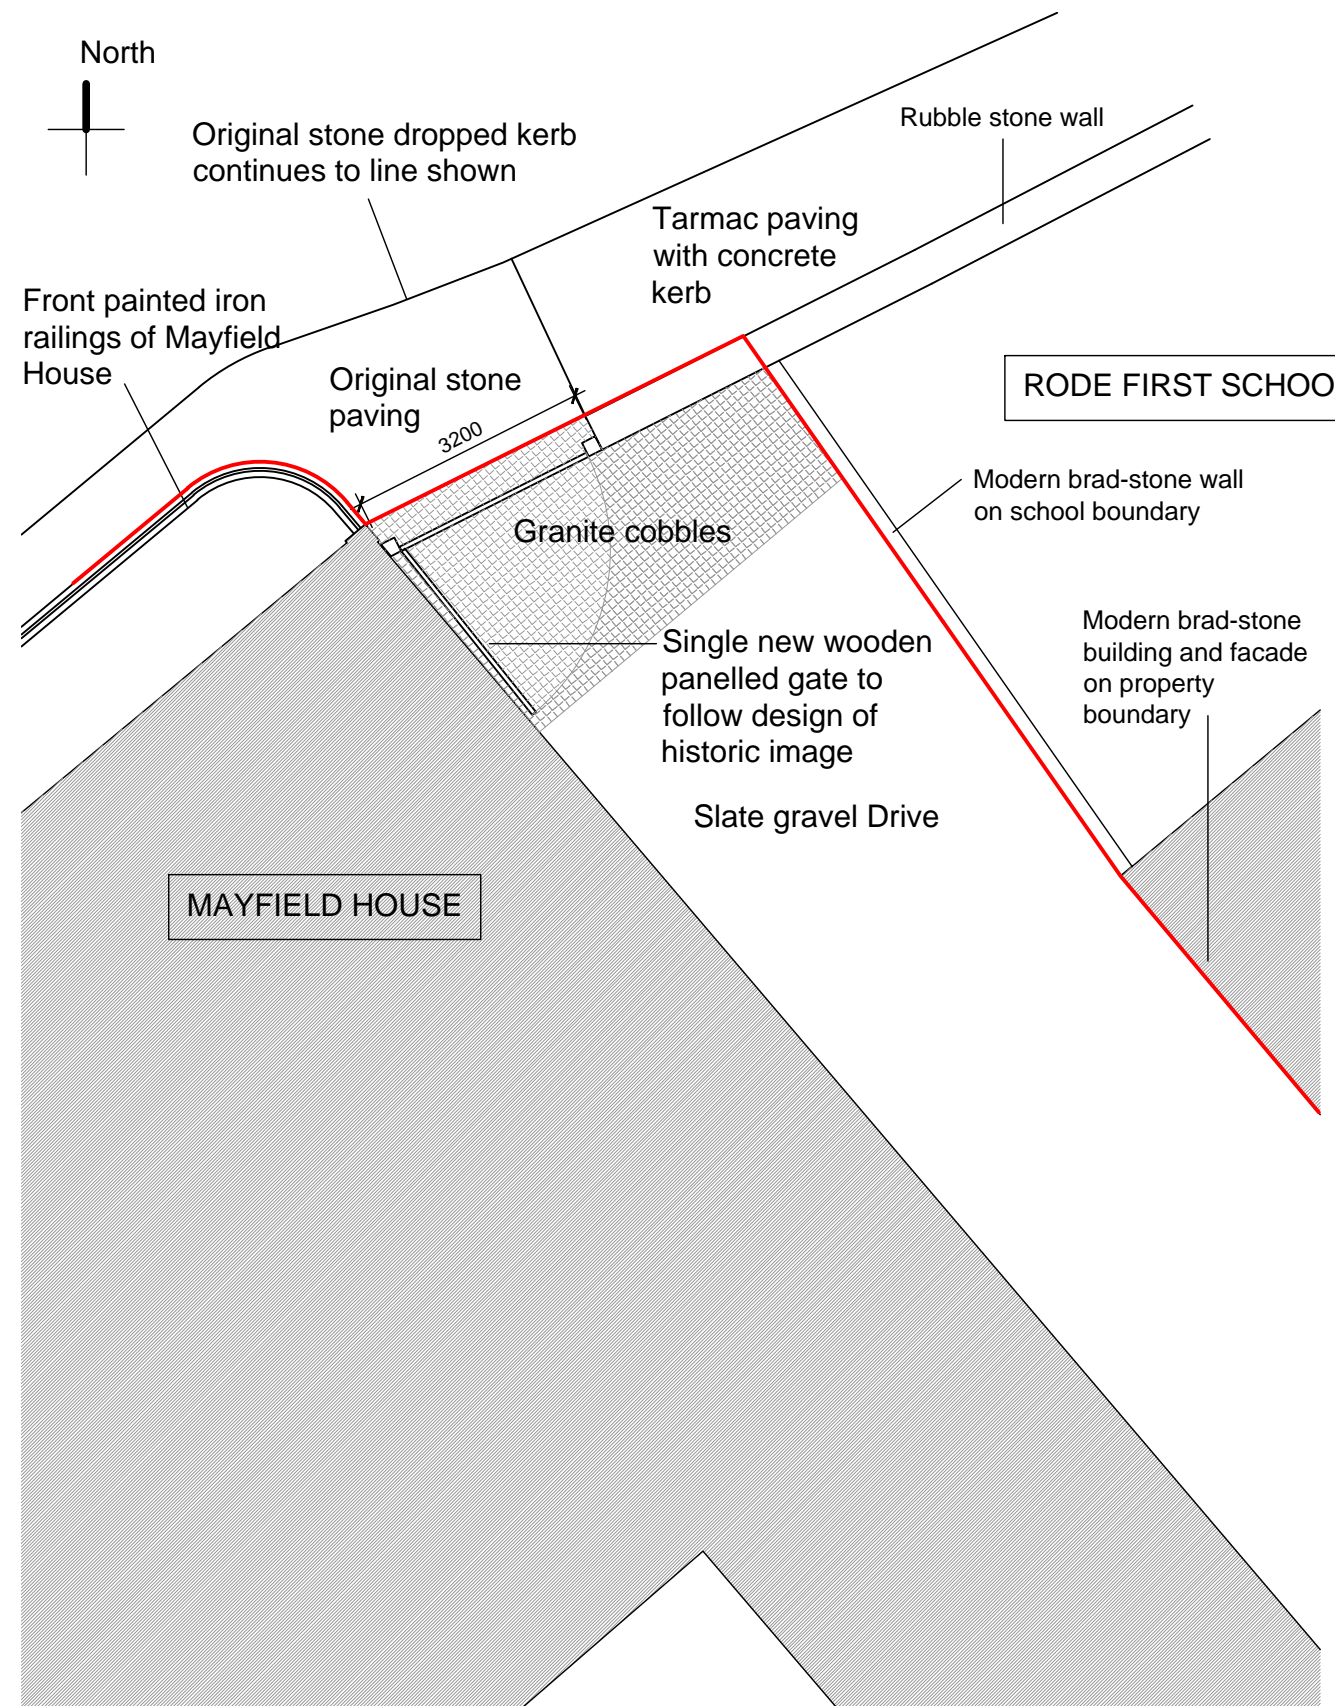

Existing Plan

Proposed Plan

Revision Notes	Notes	Client Max and Luisa Fisher Mayfield House Rode Frome Somerset BA11 6NZ	Architect Abi McGillivray Architecture 7 Goose Street, Beckington Somerset BA11 6SS Tel: 01373 831585 / 07811438654 www.amarchitecture.co.uk	Mayfield House - Guest Annex			
				Drawing Title Proposed New Side Gate - Ex'g & Proposed Plans			
				Scales 1:100 @ A3	Job Number 236	Drawing Number 006	Revision -
		Date 16/01/2024					