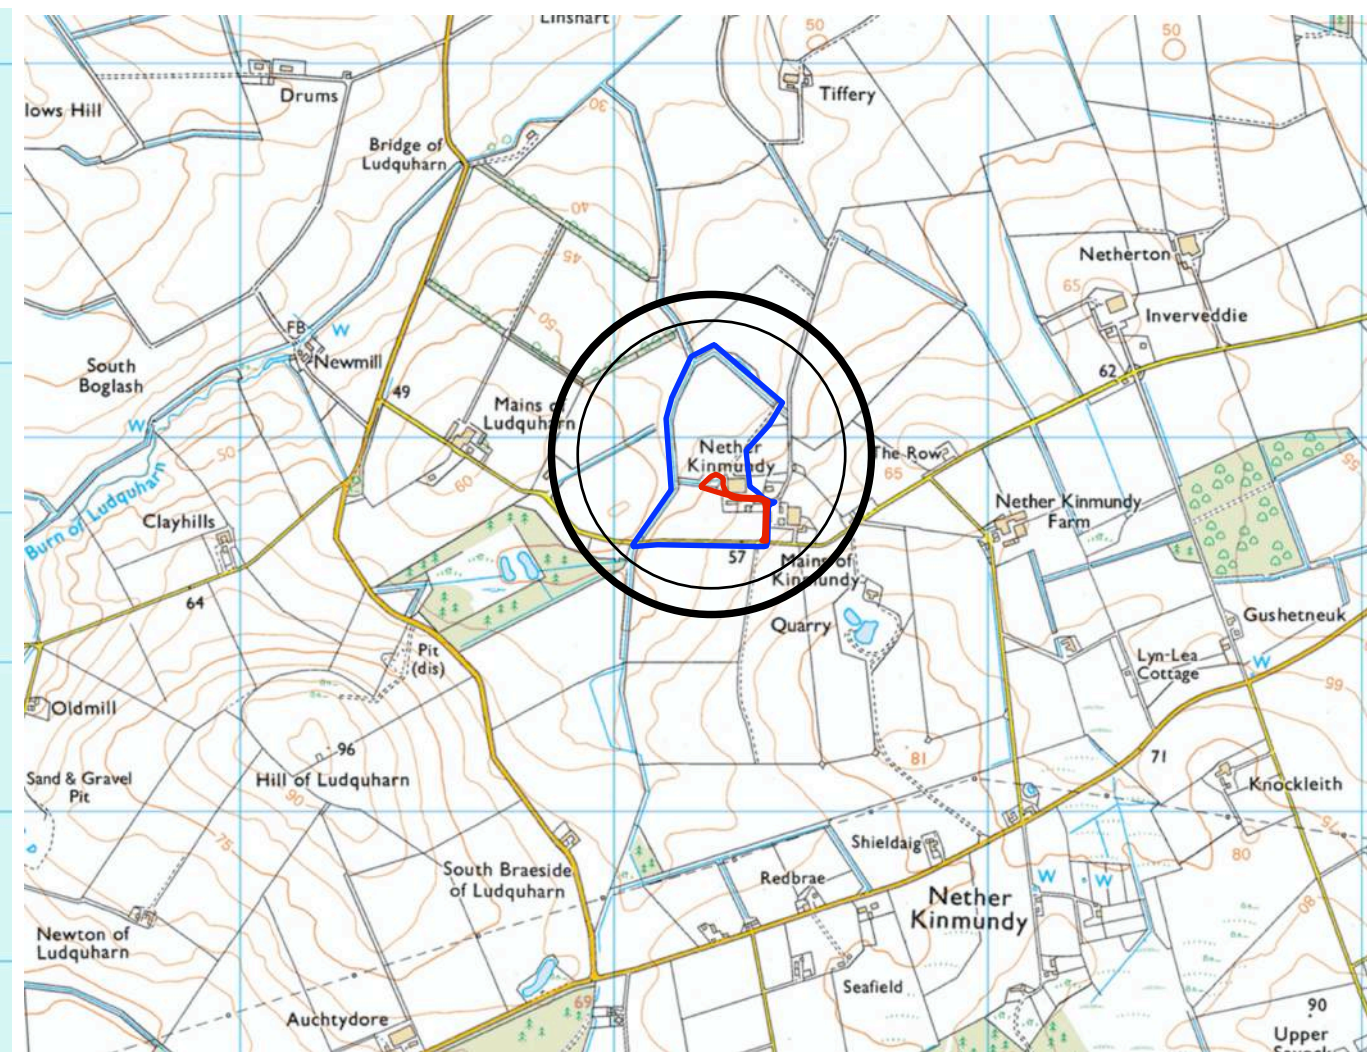

**Home Farm
Nether Kinmundy**

LOCATION MAP
NOT TO SCALE

AREA MAP
1 : 20 000

Rev A : 200224
Area Map Scale noted

<p>sba architects ltd Chartered Architects and designers</p>	<p>Project : New Dwelling Home Farm : Nether Kinmundy : Longside Peterhead AB42 4YX</p>
<p>Client : Jennifer Bain</p>	<p>Drawing Title : Location + Site Maps Job Number : SCO 065</p>
<p>Drawing No. SCO / 065 / 001 / A</p>	<p>Date : January 2024 Rudha an Fhithich, 17 Laxdale, Isle of Lewis, HS2 0DS 01851 704 889 sba@sbaarchitectsonline.com</p>