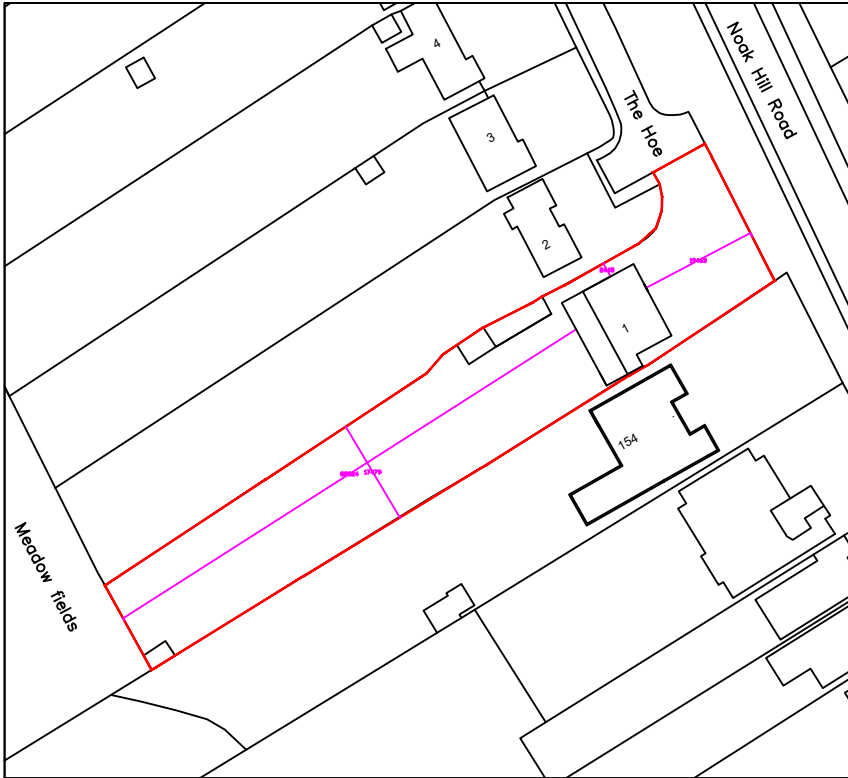

Location PlanXB
1 The Hoe Noak Hill Road
Billericay CM12 9XB

SCALE 1:1250

Crown Copyright and database rights 2022 OS Licence no. AC0000849896

SCALE 1:500