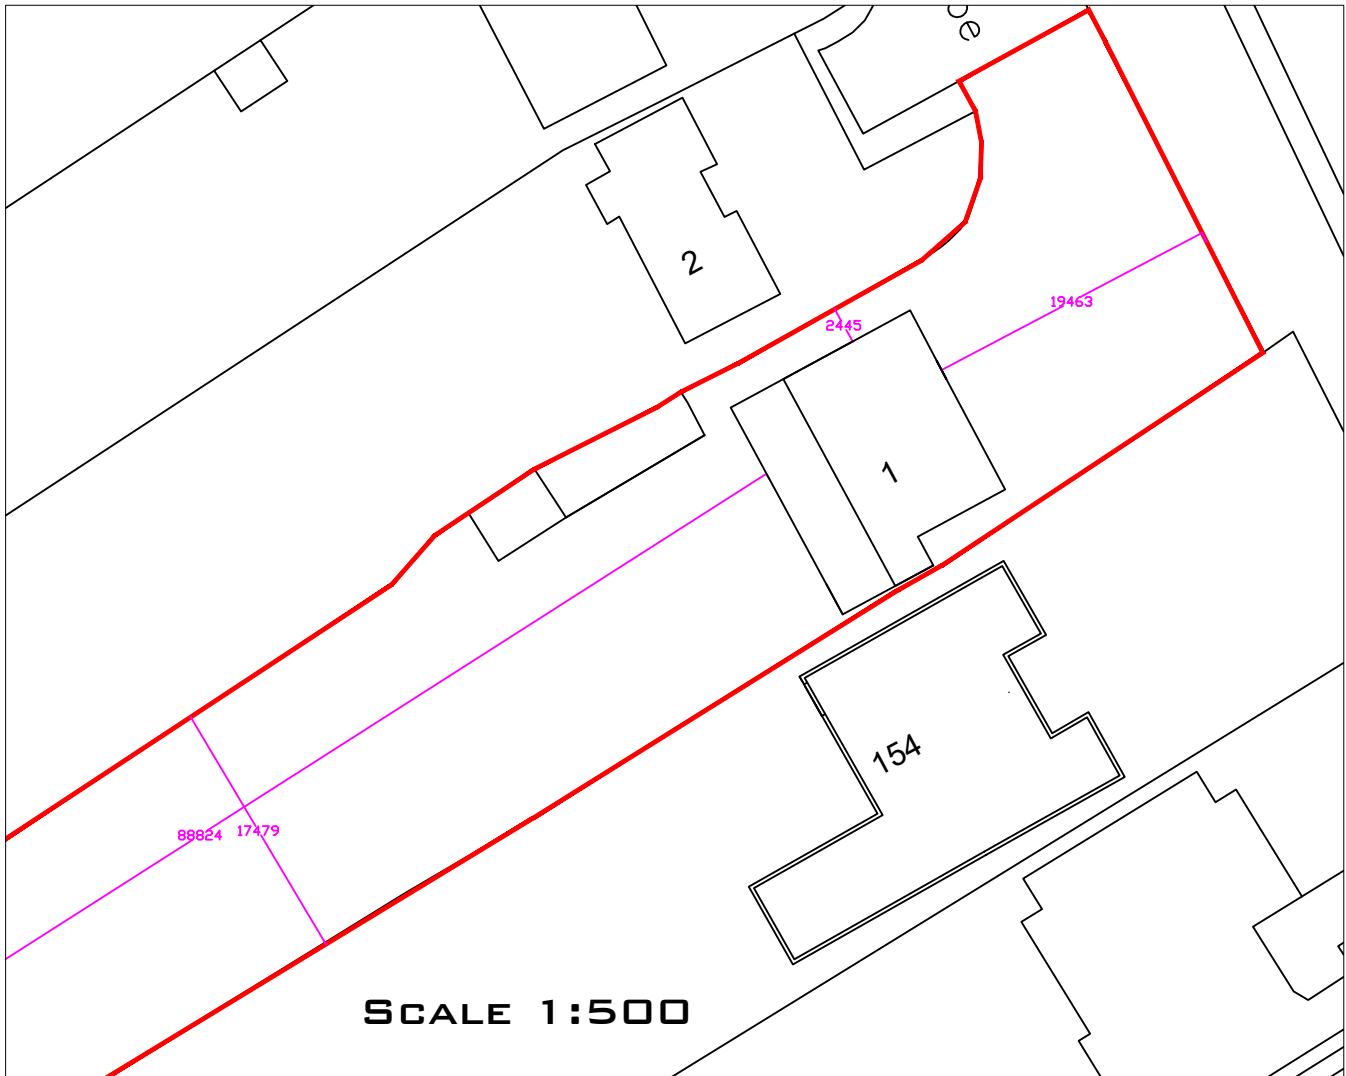

Location PlanXB
1 The Hoe Noak Hill Road
Billericay CM12 9XB

SCALE 1:1250

Crown Copyright and database rights 2022 OS Licence no. AC0000849896

SCALE 1:500