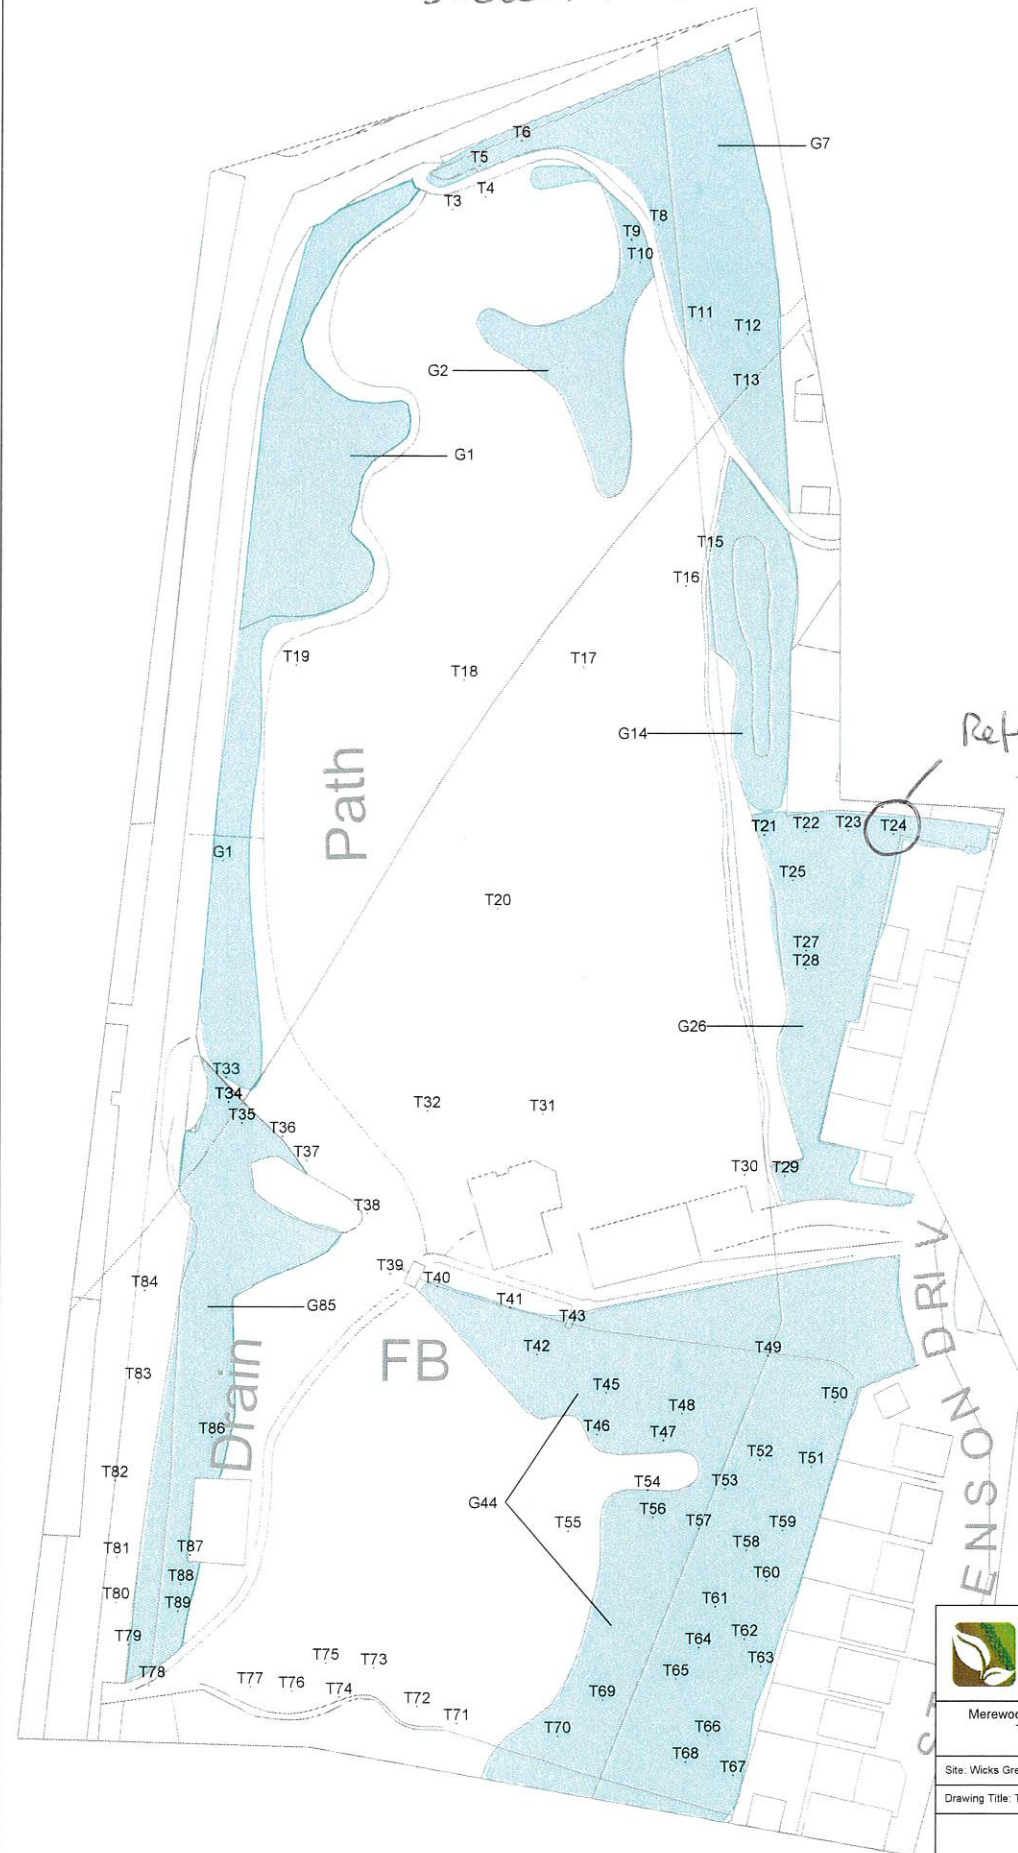

Sketch Plan

Referred to as
T6 Ash.

Merewood, Gregory Road, Hedgerley, Bucks. SL2 3XW
Tel: 01753 647236 Mob: 07784 915944
email: s_jmon.hawkins@hotmail.co.uk

Site: Wicks Green, Binfield	1:1000 @ A3
Drawing Title: Tree Condition Survey	April 2023

Legend

Groups