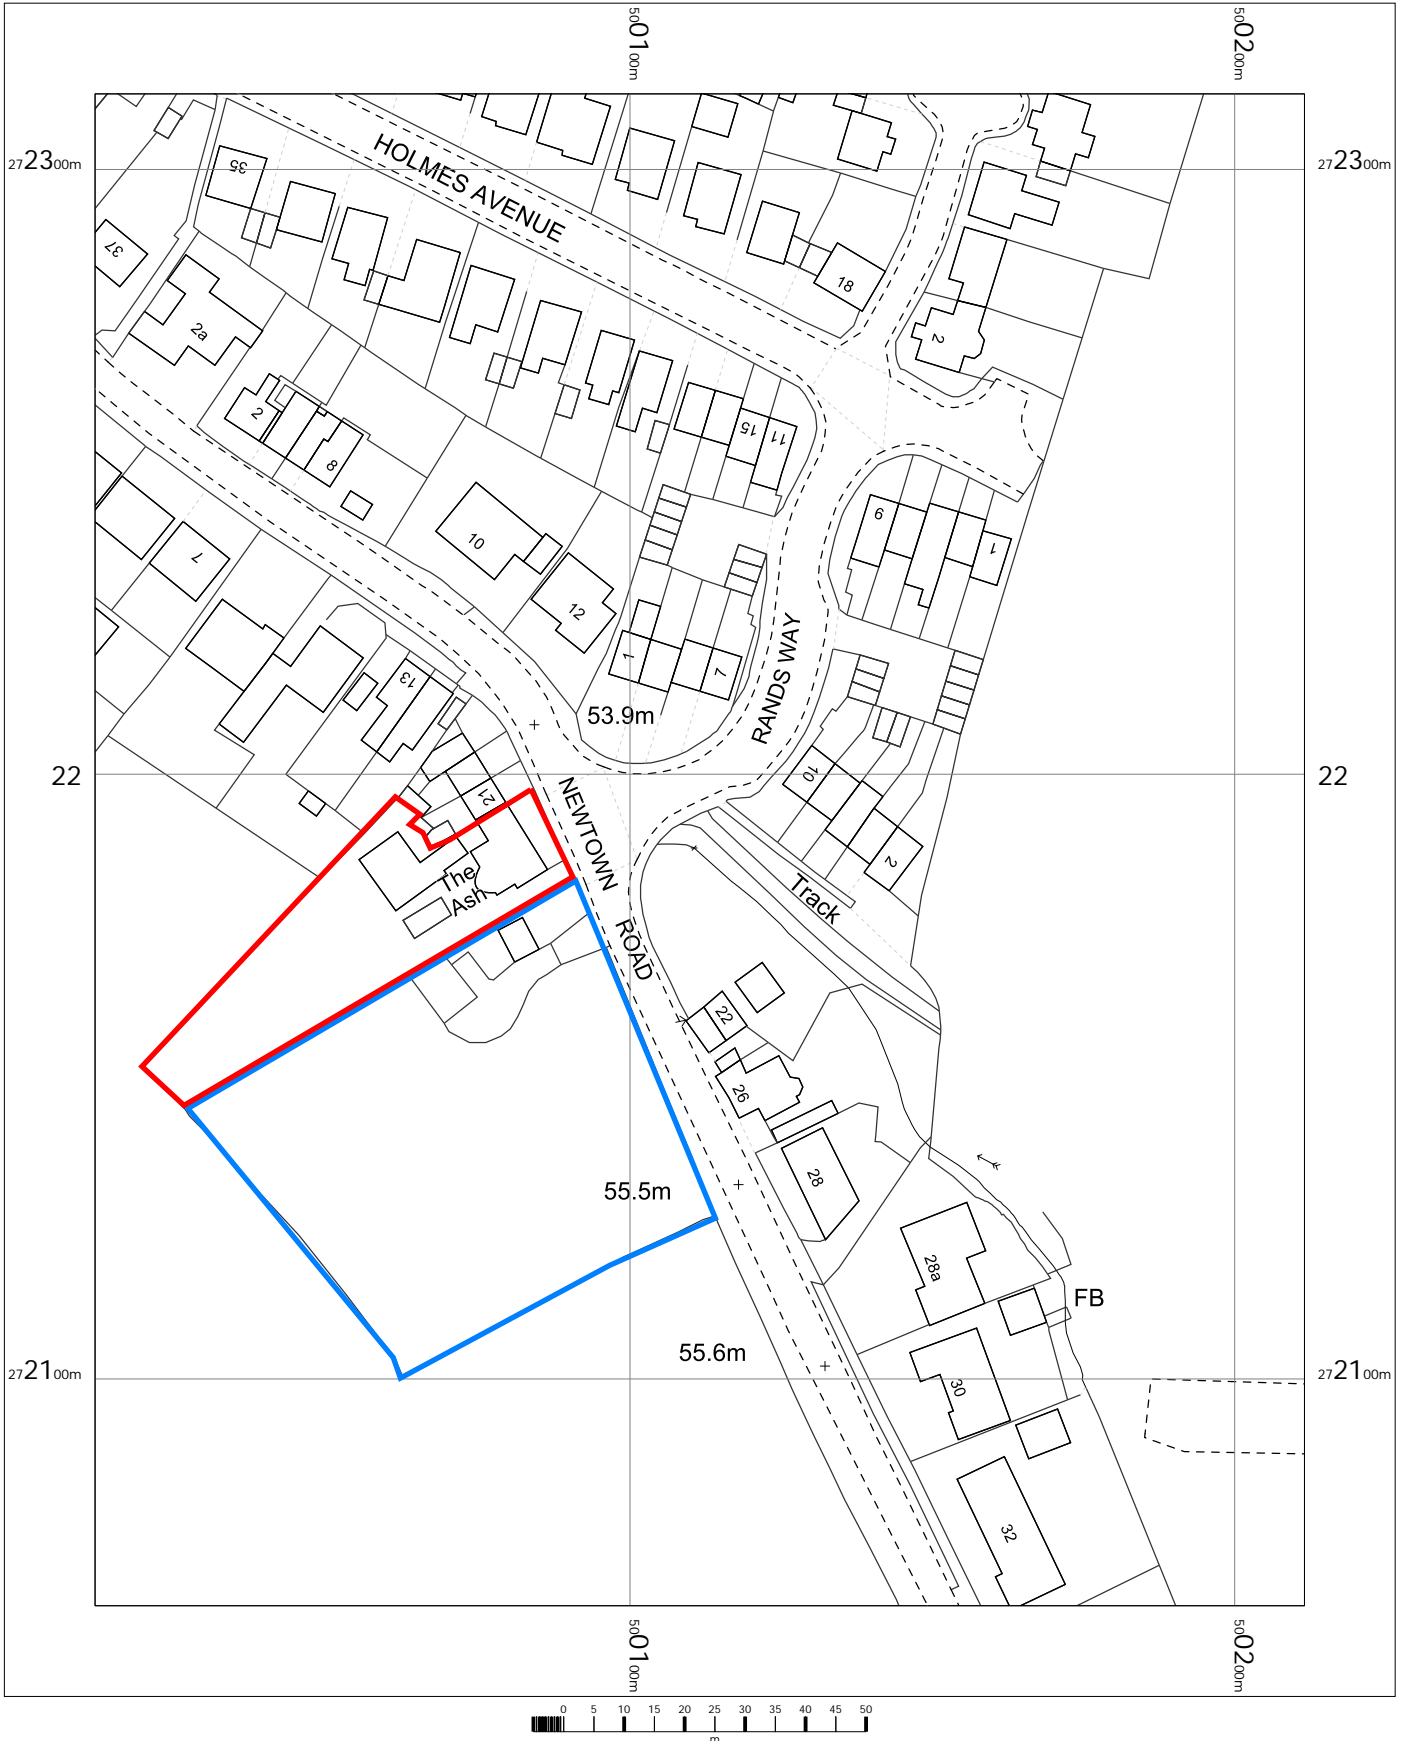

23 Newtown Rd Raunds

OS MasterMap 1250/2500/10000 scale
Wednesday, August 9, 2023, ID: CM-01119557
www.centremapslive.co.uk

1:1250 scale print at A4, Centre: 500112 E, 272188 N

©Crown Copyright Ordnance Survey. Licence no. AC0000849896

FOR A BETTER POINT OF VIEW