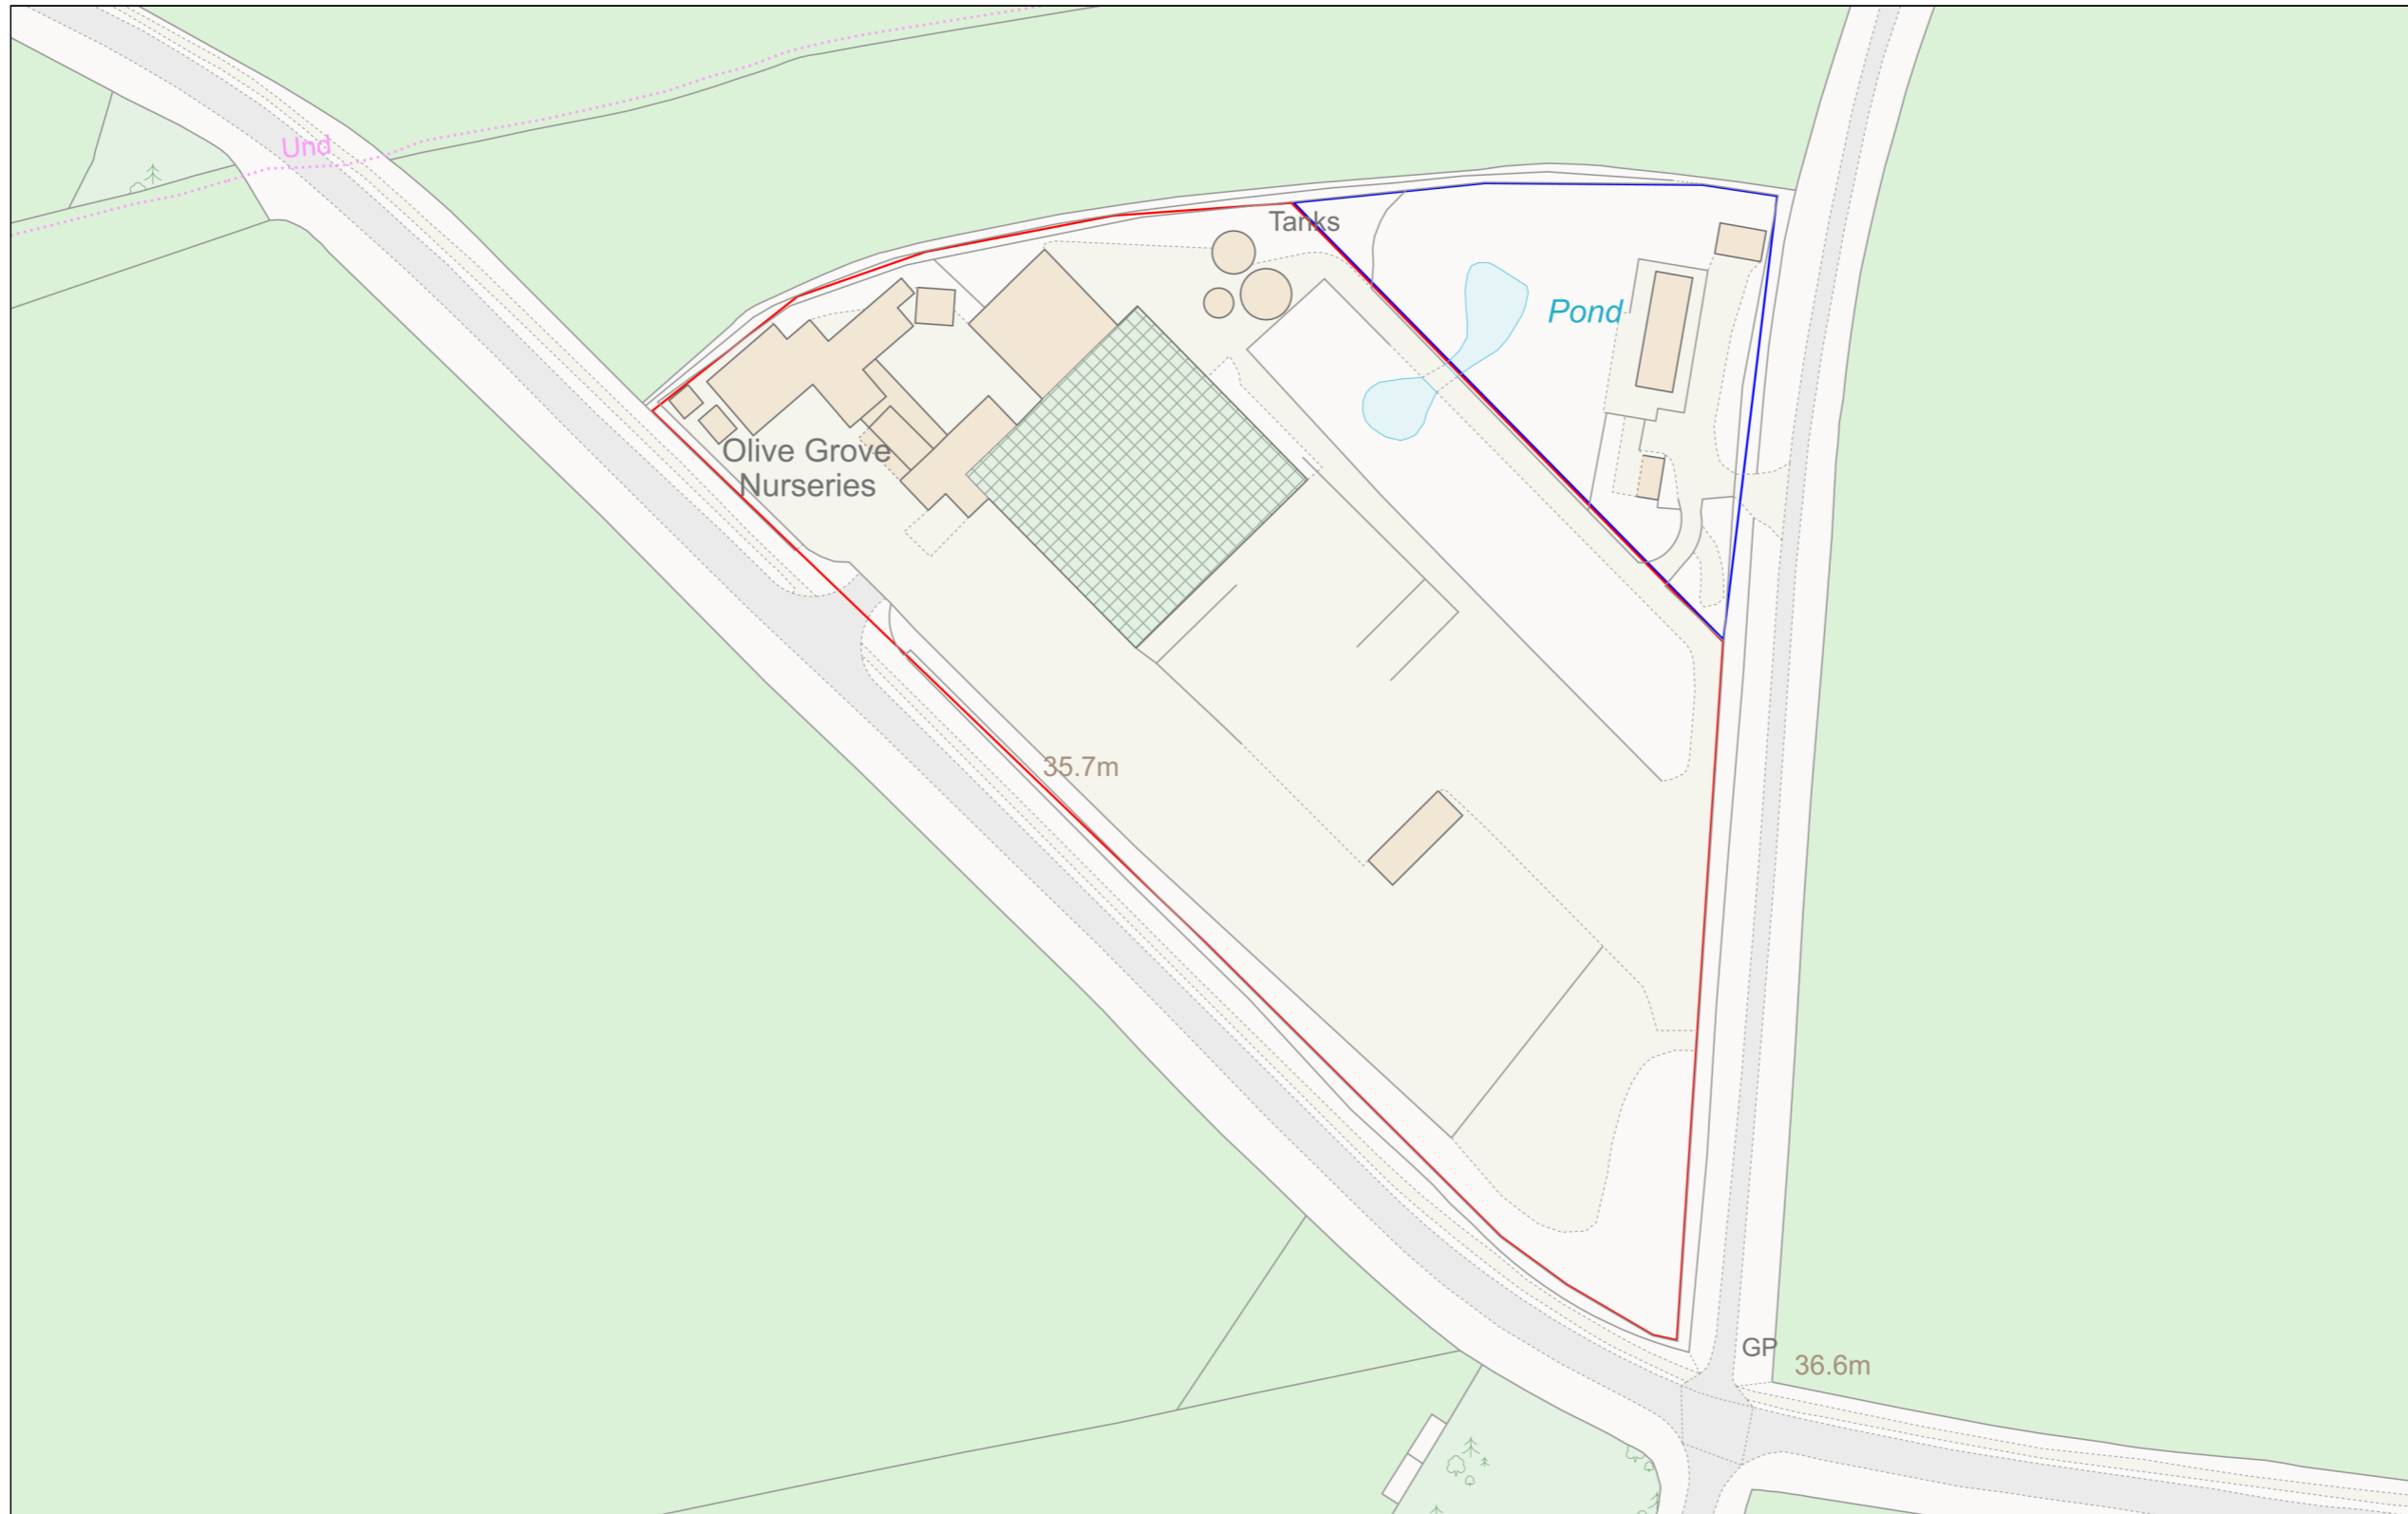

Location Plan

Site Address: Olive Grove Nurseries Polebrook, Olive Grove Nurseries, Oundle Road, Polebrook, PE8 5LQ

Date Produced: 19-Feb-2024

Scale: 1:1250 @A3

Planning Portal Reference: PP-12818504v1