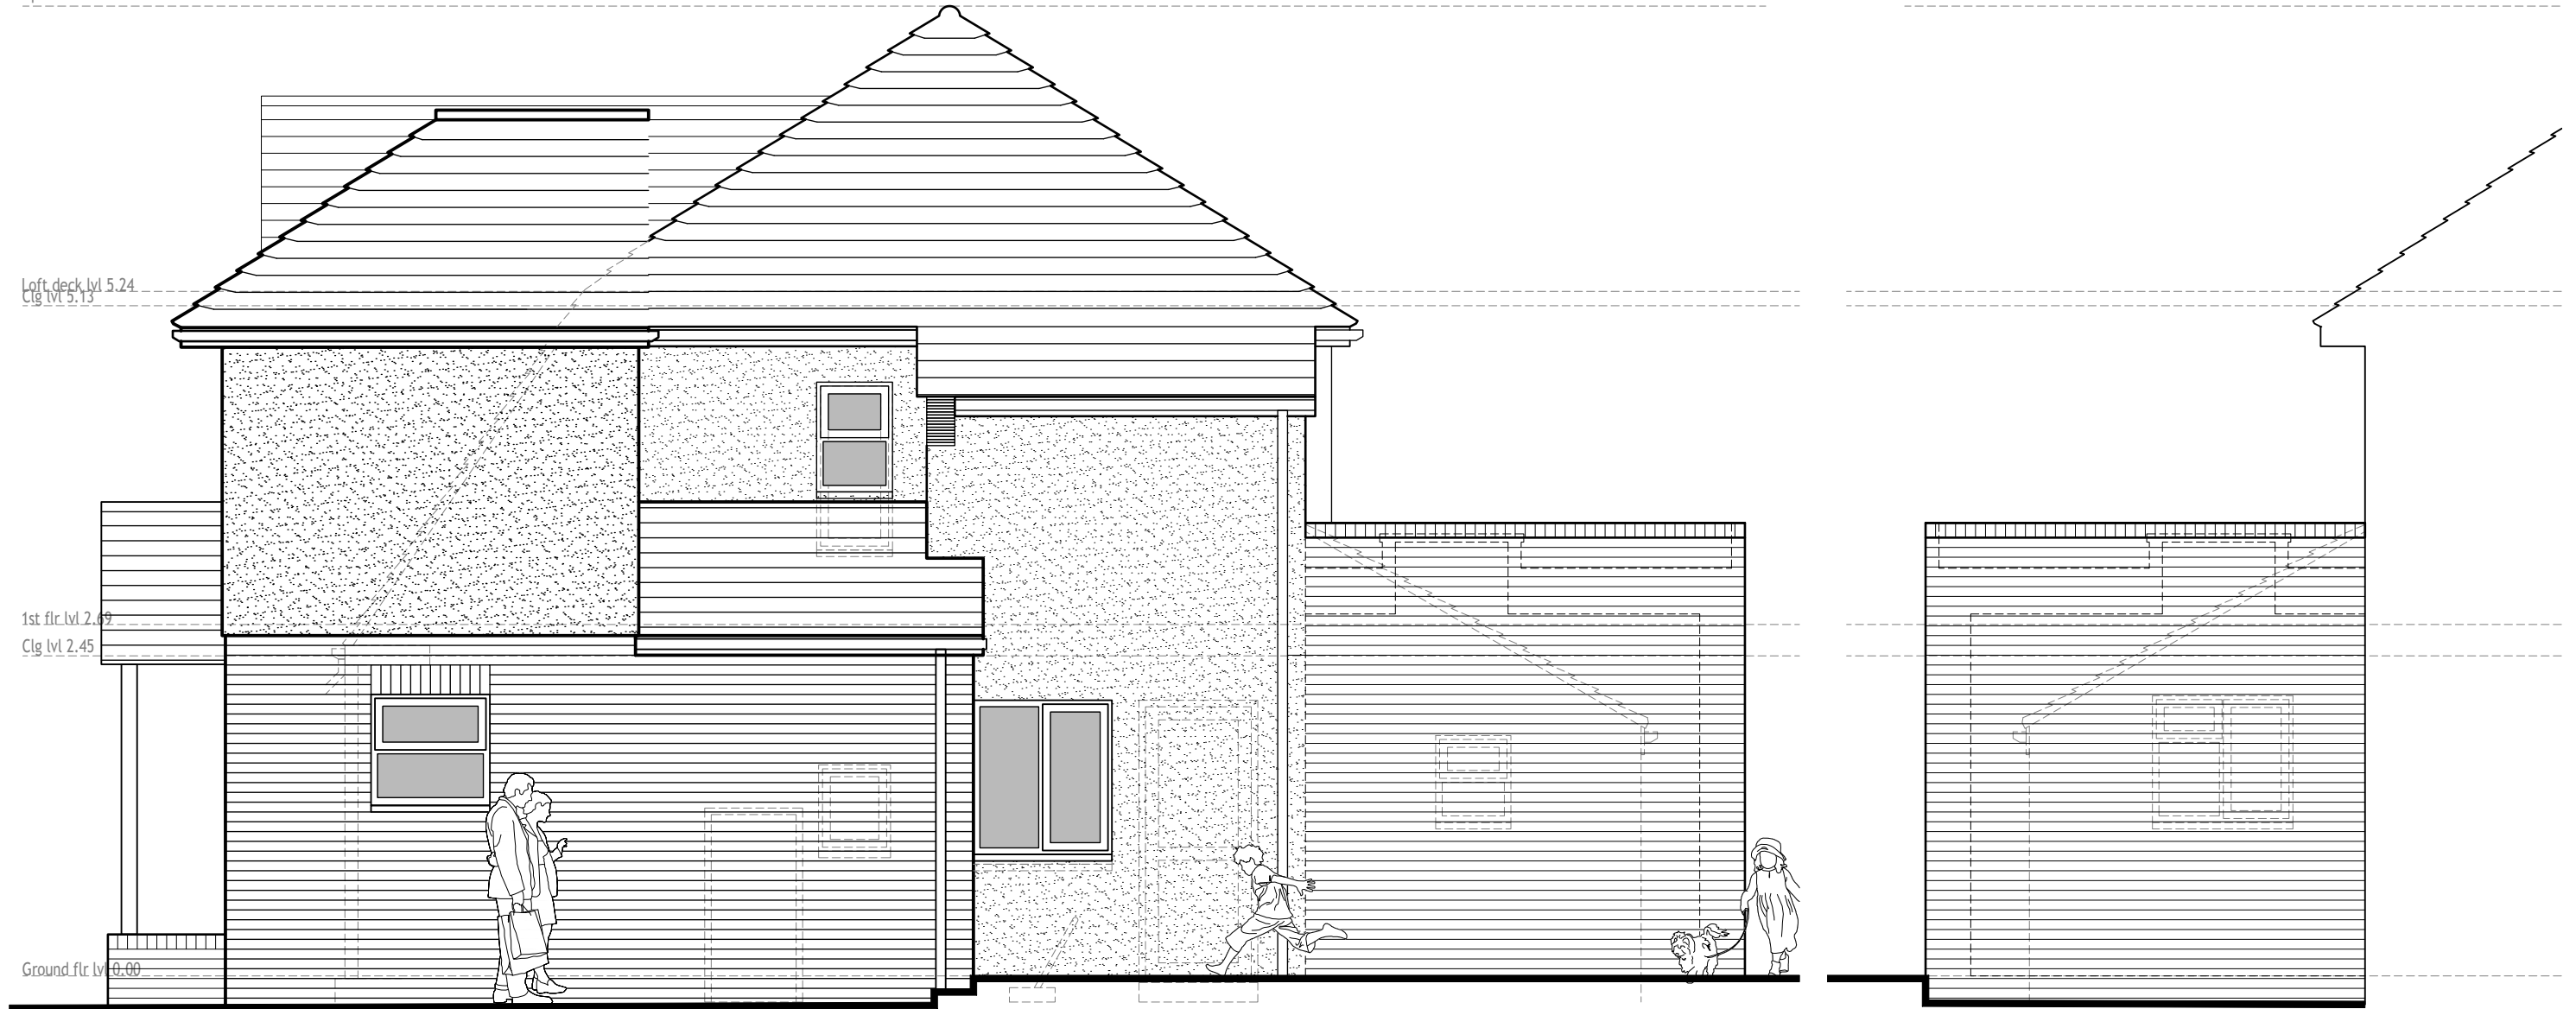

Apex 7.42

Loft deck lvl 5.24
Clg lvl 5.13

1st flr lvl 2.69
Clg lvl 2.45

Ground flr lvl 0.00

Revisions:

- A. Side extension extended 11-12-23
- B. Windows omitted 26-01-24
- C. Porch added. Window reintroduced 09-02-24

No scaled dimensions to be taken from this drawing. All dimensions to be site checked © Morph Design Creatives Ltd

SIDE ELEVATION

1:50

	15 Tyttenhanger Green, St Albans, Herts, AL4 0RN 020 3542 3720 studio@morphdc.co.uk www.morphdc.co.uk	Client: Jamie & Jade GOULDMAN	Title: Side Elevations as proposed	Scale: 1:50 @ A3 Date: NOV 2023	Drawn: Mdc Checked: SES
		Site: 16 CRAGG AVENUE RADLETT, HERTS, WD7 8DW		Drg. No. 3313 326 104	Rev. C