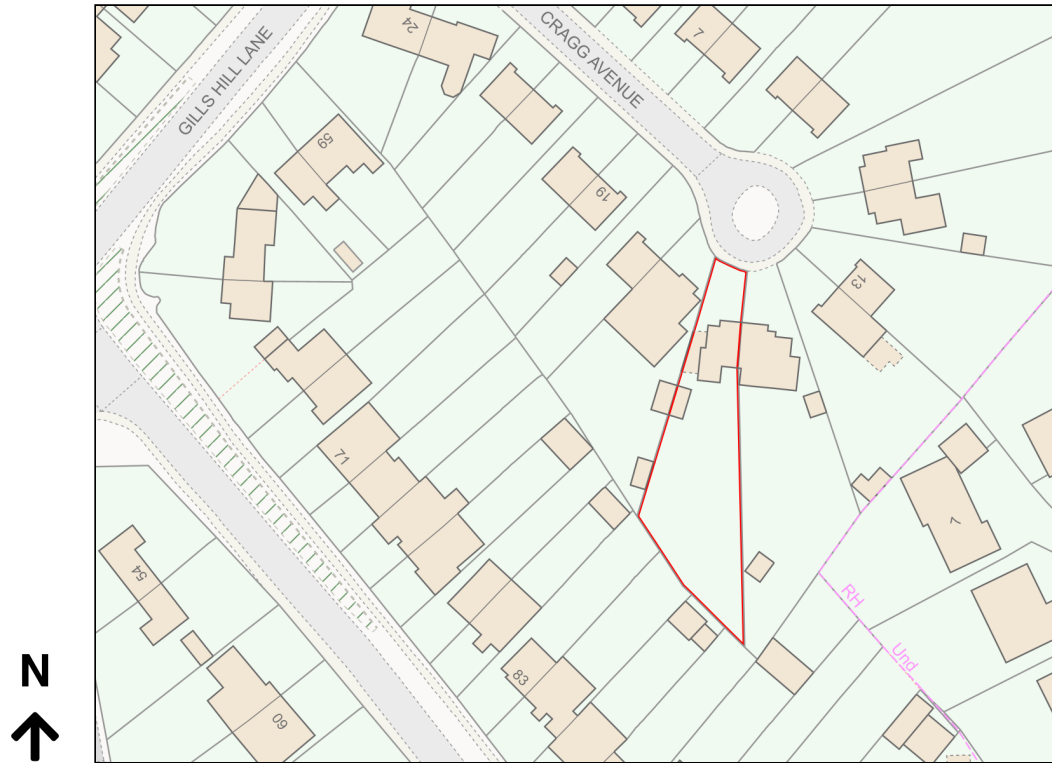

Location Plan

Site Address: 16, Cragg Avenue, Radlett, WD7 8DW

Date Produced: 20-Feb-2024

Scale: 1:1250 @A4

Planning Portal Reference: PP-12821859v1