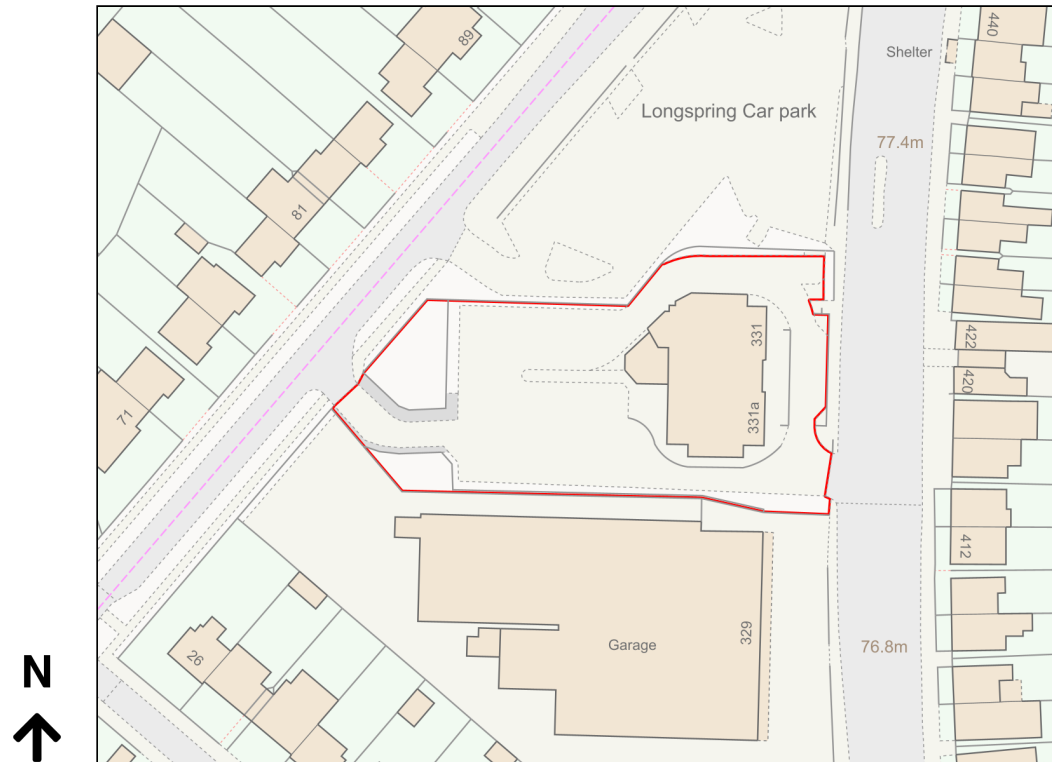

Location Plan

Site Address: McDonald's, McDonalds Restaurants Ltd, 331, St Albans Road, Watford, WD24 6PP

Date Produced: 26-Feb-2024

Scale: 1:1250 @A4

Planning Portal Reference: PP-12790334v1