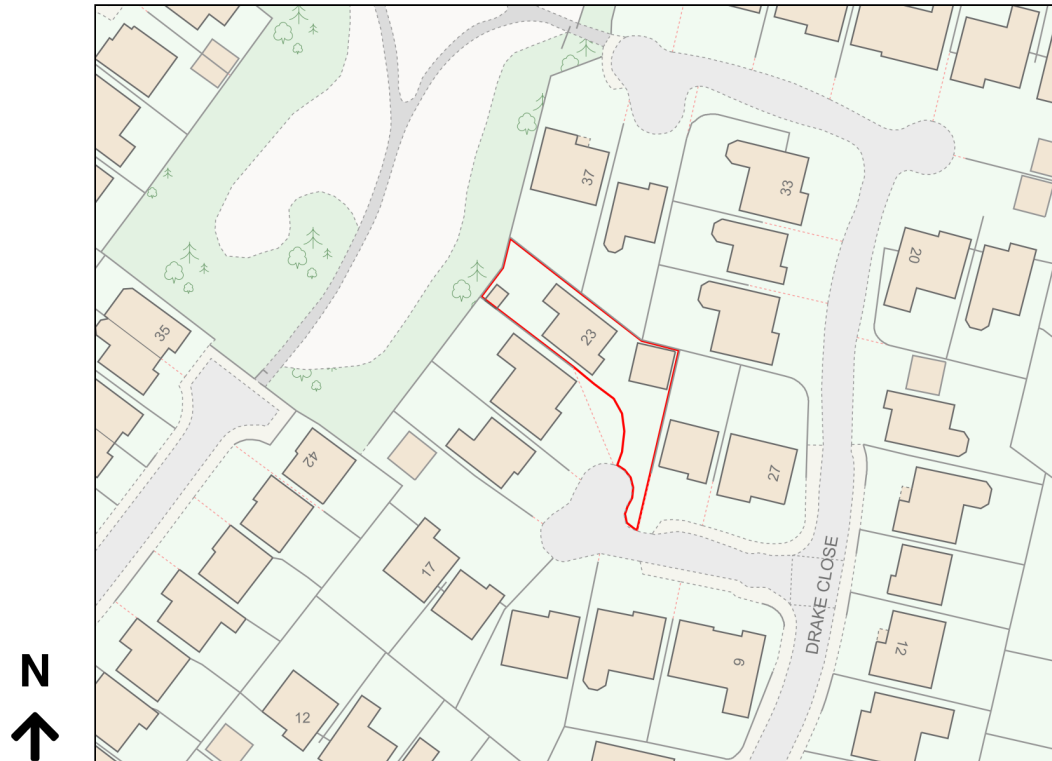

Location Plan

Site Address: 23, Drake Close, Aughton, L39 5QL

Date Produced: 13-Feb-2024

Scale: 1:1250 @A4

Planning Portal Reference: PP-12800758v1