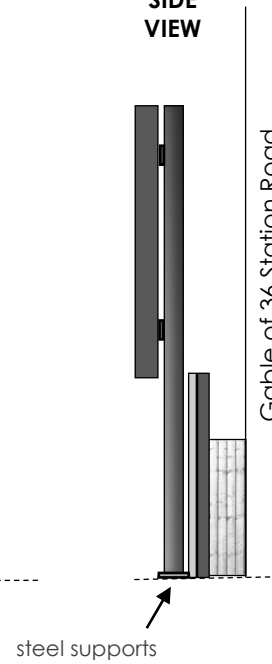

## DRAWING NAME

BSRBS3 Specification  
Drawings – **Existing**

## DRAWING SCALE

1:100 @ A4

# PROPOSED

FRONT VIEW FACING  
SOUTHWEST

SIDE  
VIEW