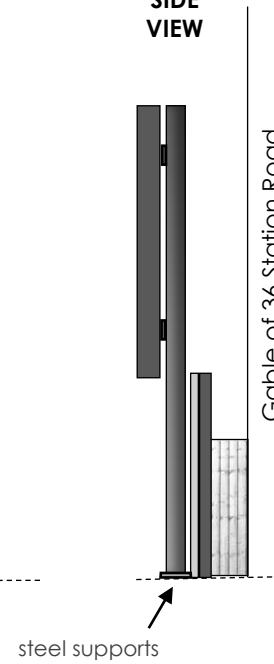

SITE LOCATION

Station Rd
Bond St Car Park
Blackpool
FY4 1EY

DRAWING NAME

BSRBS3 Specification
Drawings – current layout

DRAWING SCALE

1:100 @ A4

DATE

15th February 2024

**FRONT VIEW FACING
SOUTHWEST**

**SIDE
VIEW**

PLAN

SITE LOCATION

Station Rd
Bond St Car Park
Blackpool
FY4 1EY

DRAWING NAME

BSRBS3 Specification
Drawings – proposed layout

DRAWING SCALE