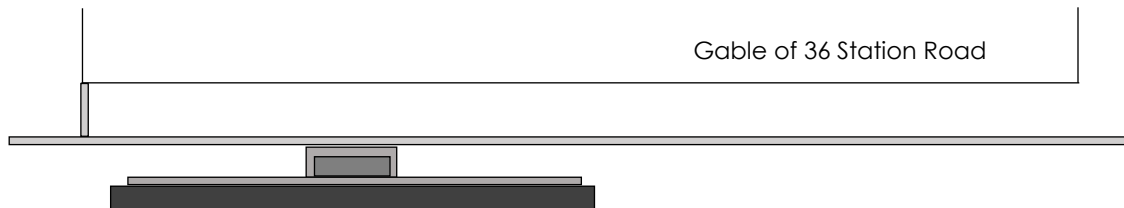

SITE LOCATION

Station Rd
Bond St Car Park
Blackpool
FY4 1EY

DRAWING NAME

BSRBS3 Specification
Drawings – current layout

DRAWING SCALE

1:100 @ A4

DATE

15th February 2024

**FRONT VIEW FACING
SOUTHWEST**

**SIDE
VIEW**

PLAN

SITE LOCATION

Station Rd
Bond St Car Park
Blackpool
FY4 1EY

DRAWING NAME

BSRBS3 Specification
Drawings – proposed layout

DRAWING SCALE