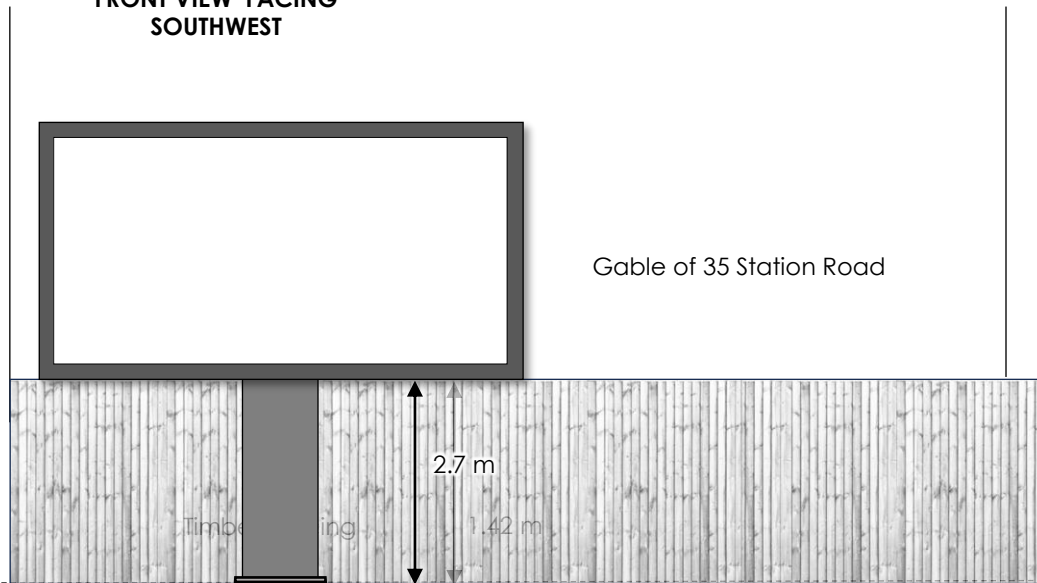

SITE LOCATION

Station Rd
Bond St Car Park
Blackpool
FY4 1EY

DRAWING NAME

BSRBS3 Specification
Drawings – current layout

DRAWING SCALE

1:100 @ A4

DATE

15th February 2024

**FRONT VIEW FACING
SOUTHWEST**

**SIDE
VIEW**

PLAN

SITE LOCATION

Station Rd
Bond St Car Park
Blackpool
FY4 1EY

DRAWING NAME

BSRBS3 Specification
Drawings – proposed layout

DRAWING SCALE