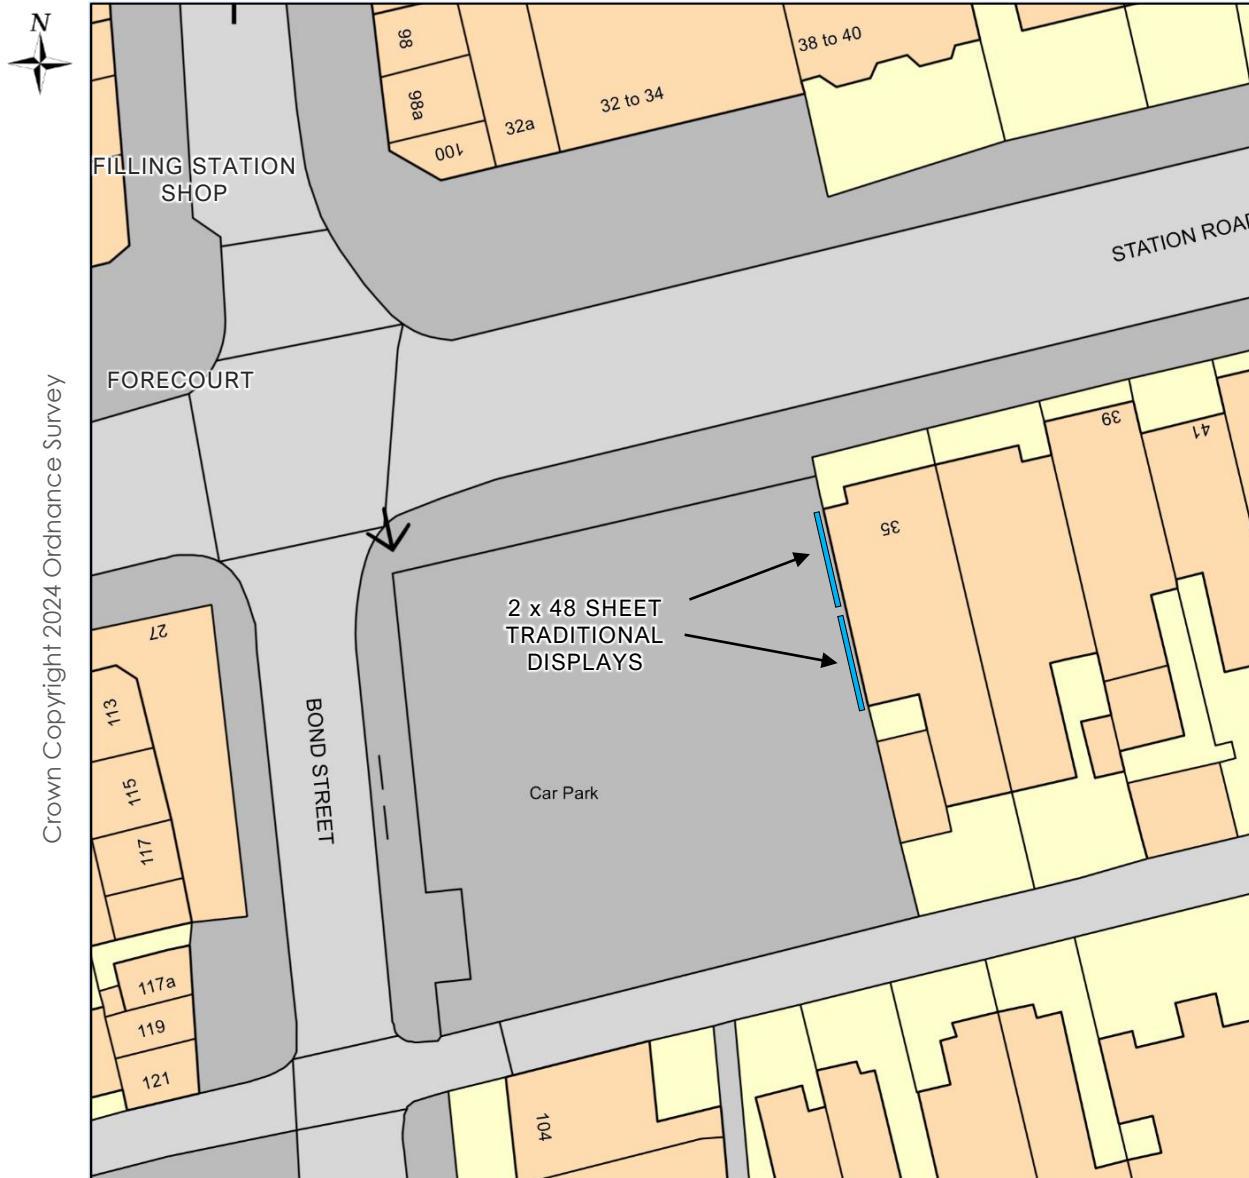

SITE LOCATION

Station Rd
Bond St Car Park
Blackpool
FY4 1EY

DRAWING NAME

BSRBS1 Site Plan
Current Layout

DRAWING SCALE

1:500 @ A4

DATE

15th February 2024

ALIGHT MEDIA REFERENCE

10000

Crown Copyright 2024 Ordnance Survey

Crown Copyright 2024 Ordnance Survey

SITE LOCATION

Station Rd
Bond St Car Park
Blackpool
FY4 1EY

DRAWING NAME

BSRBS1 Site Plan
Proposed Layout

DRAWING SCALE

1:500 @ A4

DATE

13th February 2024

ALIGHT MEDIA REFERENCE

10000