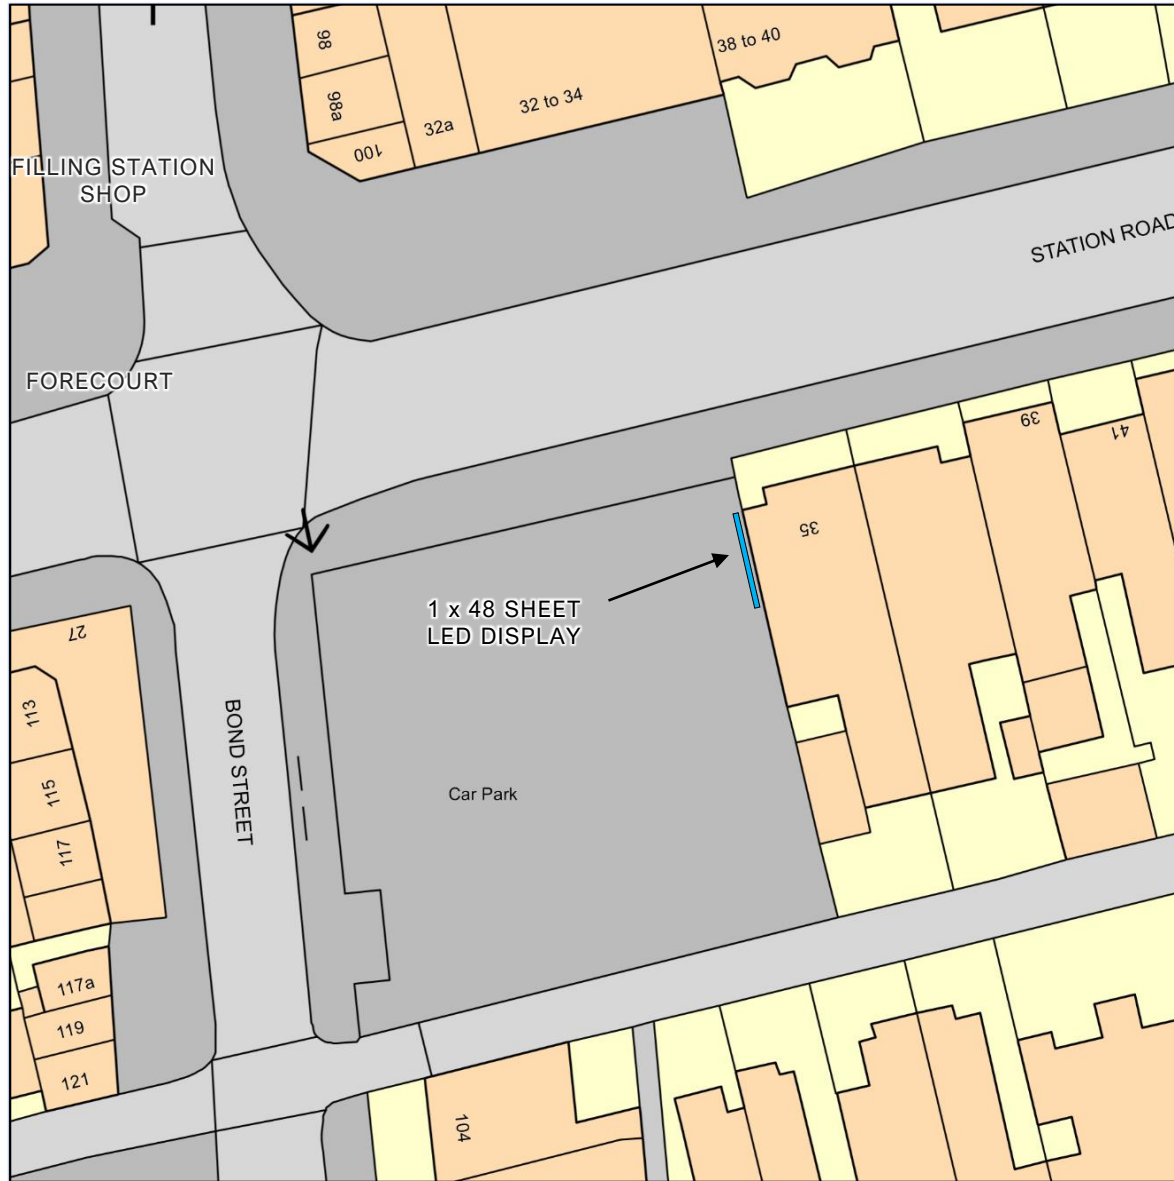

SITE LOCATION

Station Rd
Bond St Car Park
Blackpool
FY4 1EY

DRAWING NAME

BSRBS1 Site Plan
Current Layout

DRAWING SCALE

1:500 @ A4

DATE

15th February 2024

ALIGHT MEDIA REFERENCE

10000

Crown Copyright 2024 Ordnance Survey

Crown Copyright 2024 Ordnance Survey

SITE LOCATION

Station Rd
Bond St Car Park
Blackpool
FY4 1EY

DRAWING NAME

BSRBS1 Site Plan
Proposed Layout