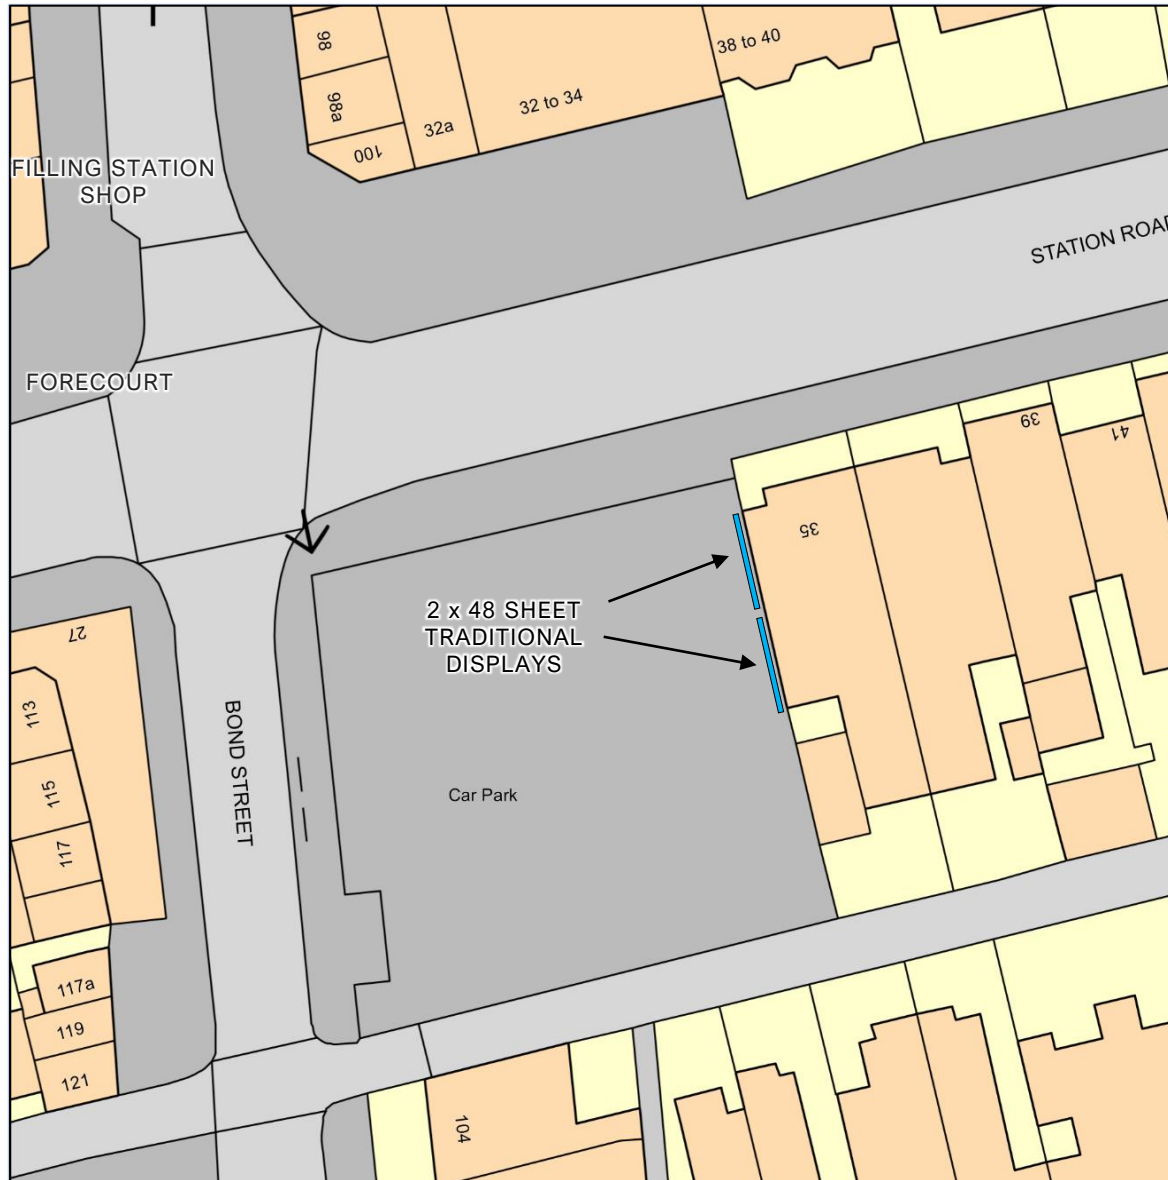

Crown Copyright 2024 Ordnance Survey

SITE LOCATION

Station Rd
Bond St Car Park
Blackpool
FY4 1EY

DRAWING NAME

BSRBS1 Site Plan
EXISTING

DRAWING SCALE

1:500 @ A4

DATE

15th February 2024

ALIGHT MEDIA REFERENCE

10000

EXISTING

SITE LOCATION

Station Rd
Bond St Car Park
Blackpool
FY4 1EY

DRAWING NAME

BSRBS1 Site Plan
PROPOSED

DRAWING SCALE

1:500 @ A4

DATE

13th February 2024

ALIGHT MEDIA REFERENCE

10000

Crown Copyright 2024 Ordnance Survey

PROPOSED