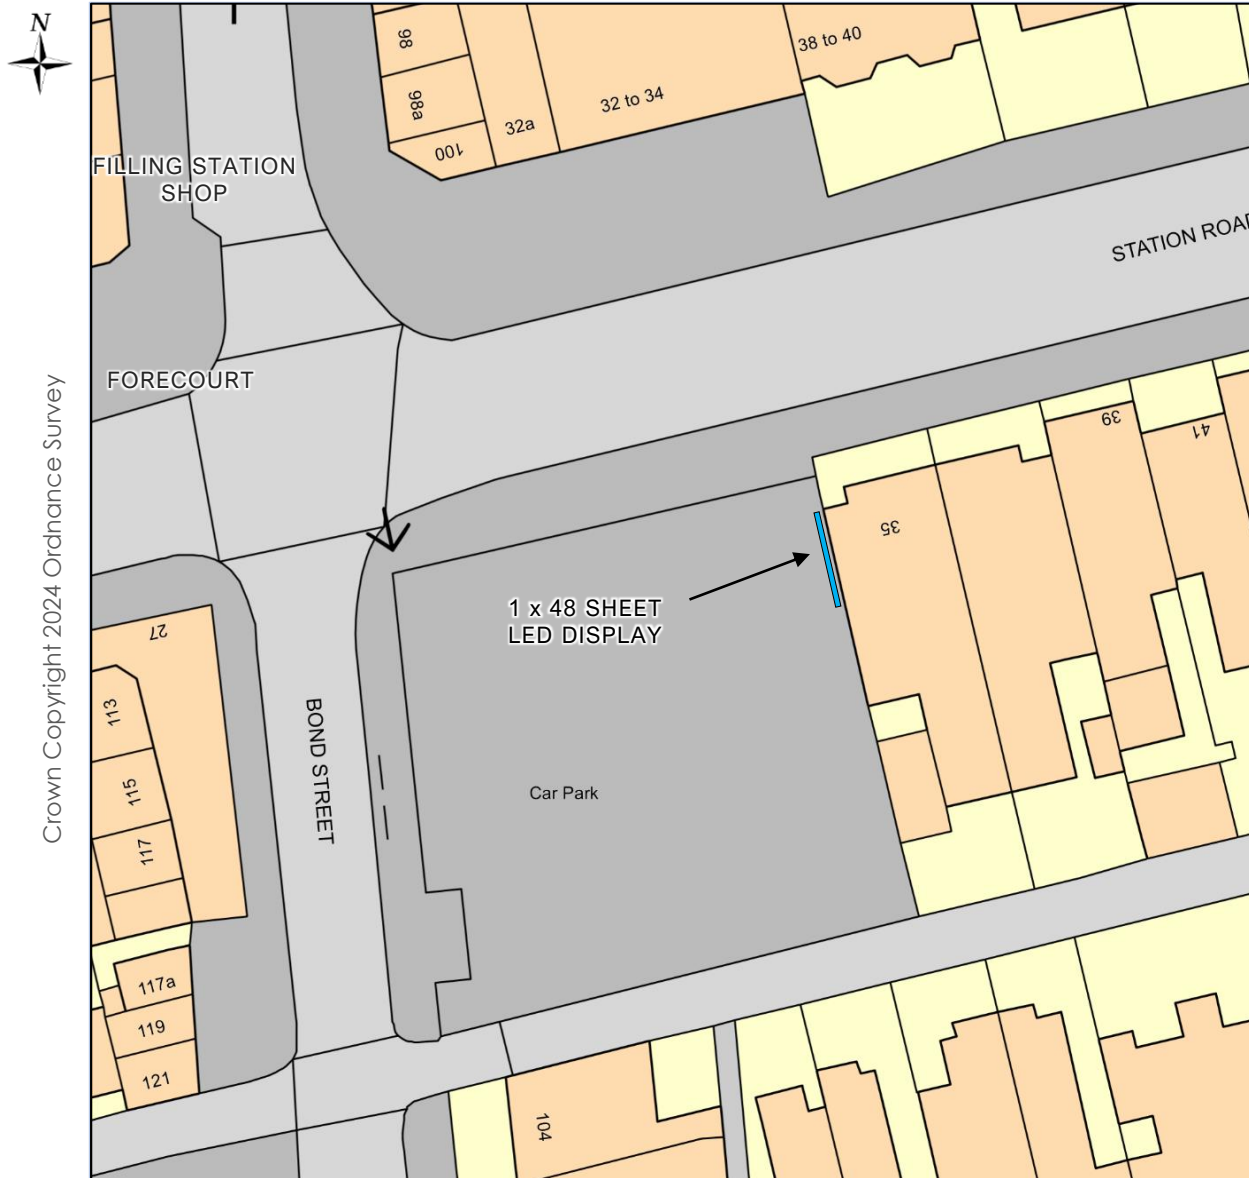

Crown Copyright 2024 Ordnance Survey

SITE LOCATION

Station Rd
Bond St Car Park
Blackpool
FY4 1EY

DRAWING NAME

BSRBS1 Site Plan
EXISTING

DRAWING SCALE

1:500 @ A4

DATE

15th February 2024

ALIGHT MEDIA REFERENCE

10000

EXISTING

SITE LOCATION

Station Rd
Bond St Car Park
Blackpool
FY4 1EY

DRAWING NAME

BSRBS1 Site Plan
PROPOSED

DRAWING SCALE

1:500 @ A4

DATE

13th February 2024

ALIGHT MEDIA REFERENCE

10000

Crown Copyright 2024 Ordnance Survey

PROPOSED