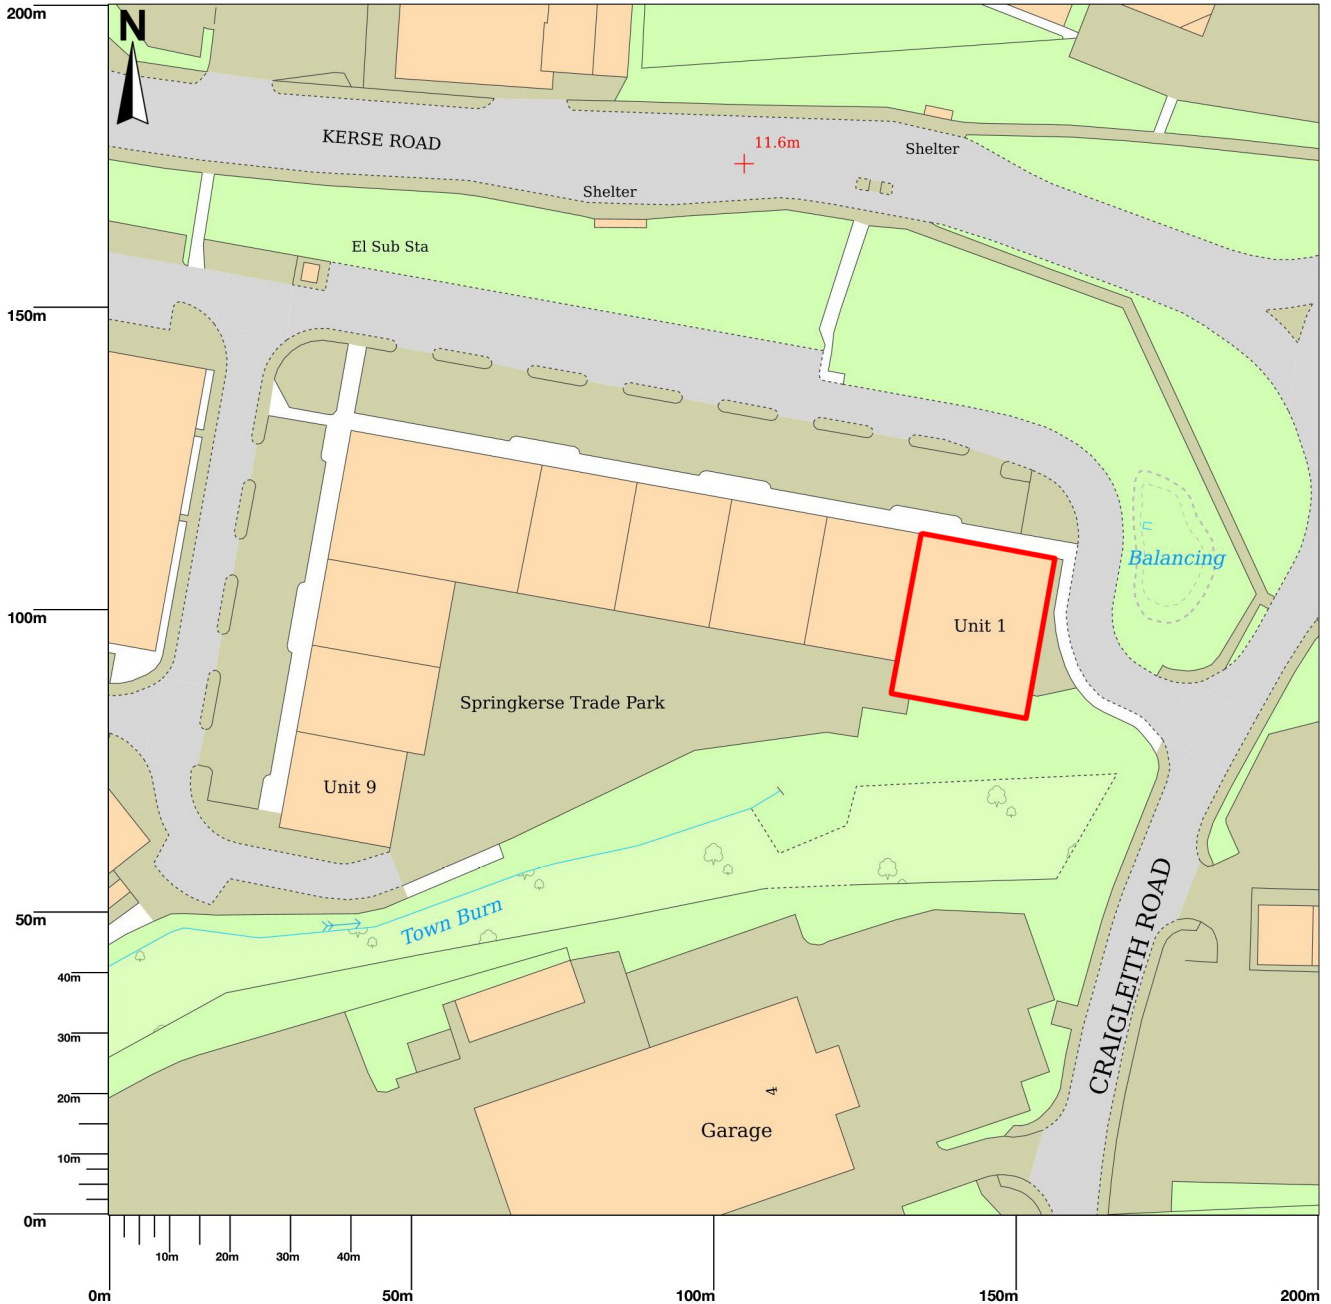

Unit 1, Springkerse Trade Park, Craig Leith Road, Stirling, FK7 7GN

Scale 1:1250