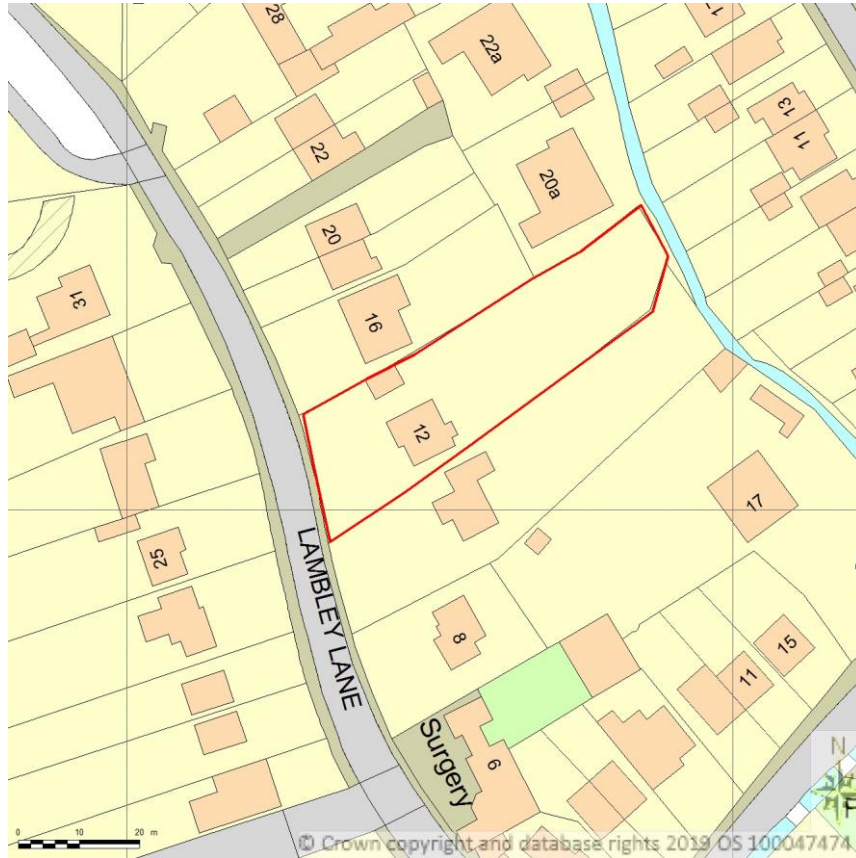

SITE LOCATION PLAN
AREA 2 HA
SCALE 1:1250 on A4
CENTRE COORDINATES: 464551, 343813

Supplied by Streetwise Maps Ltd
www.streetwise.net
Licence No: 100047474
14/08/2019 16:55