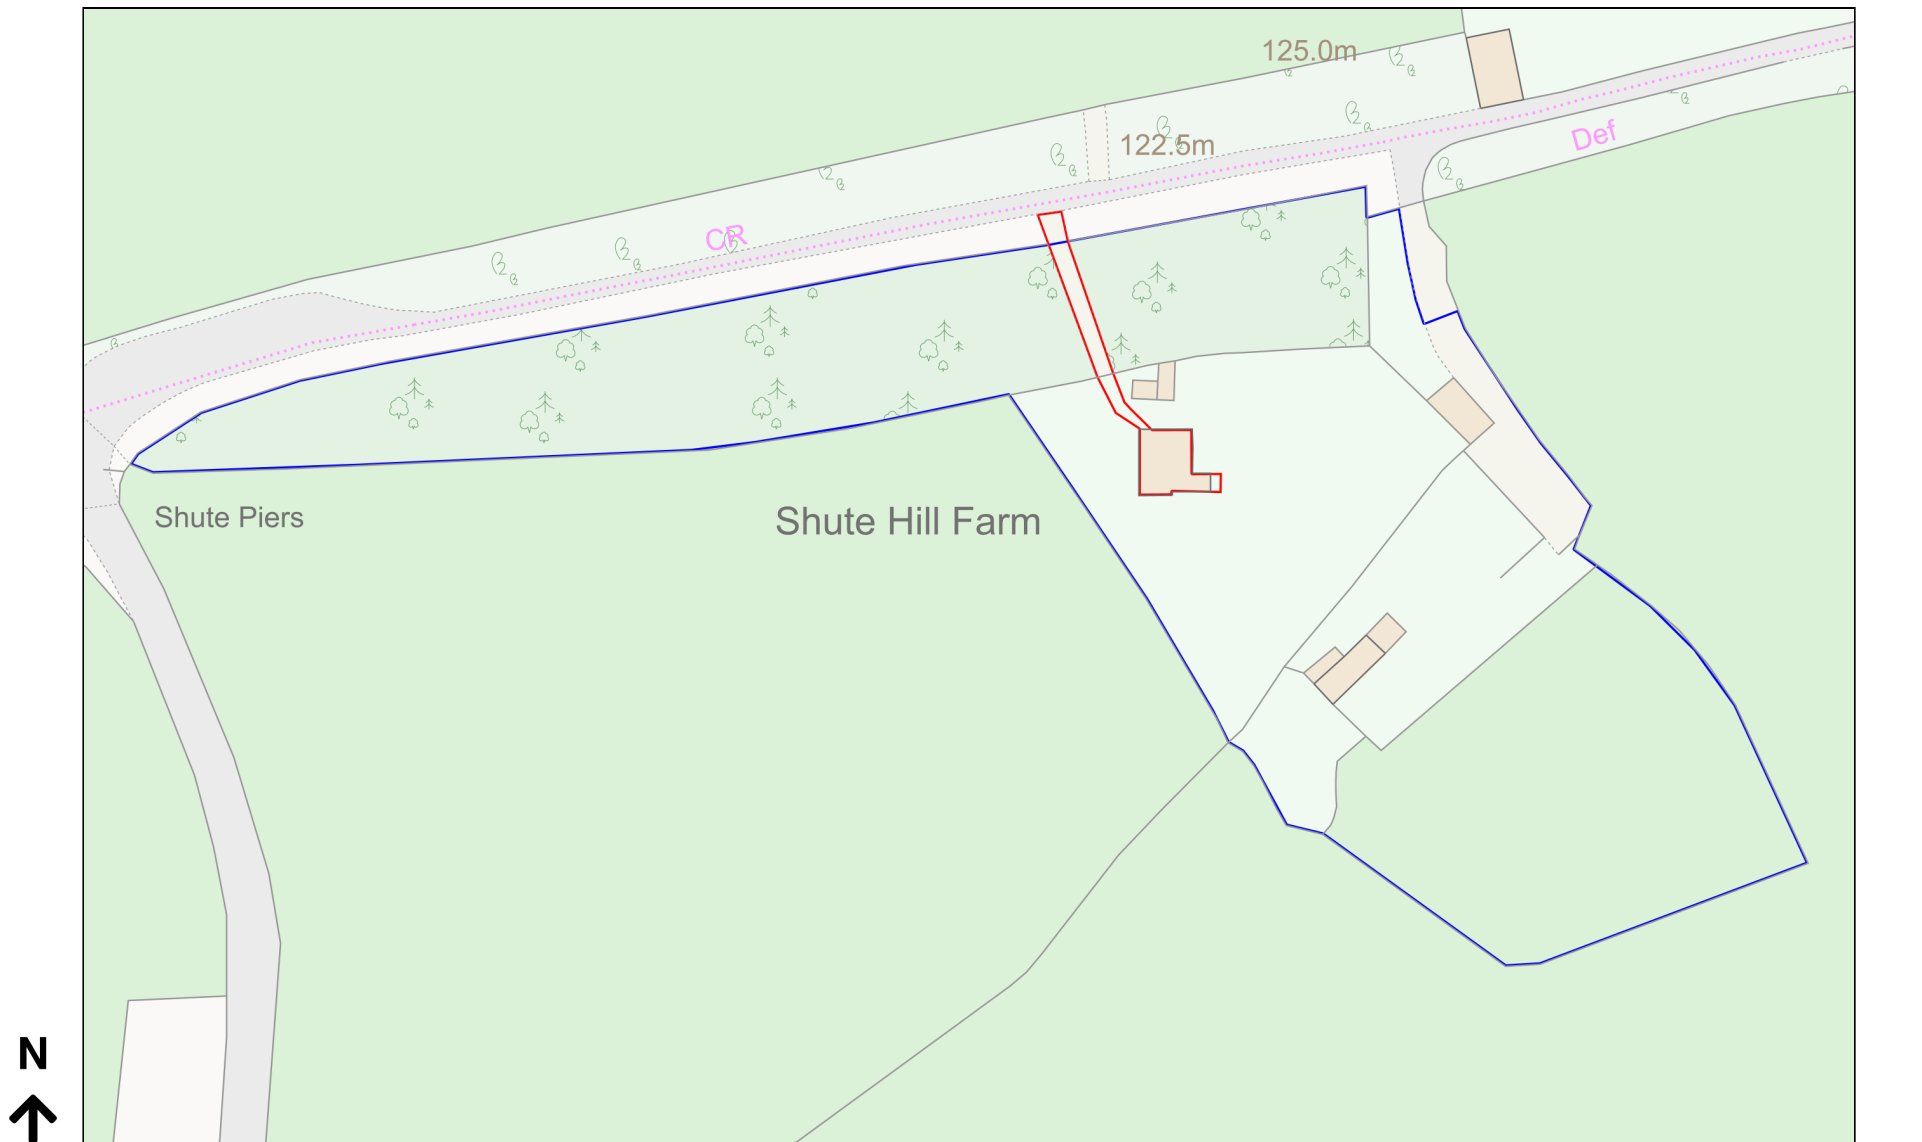

# Location Plan

Site Address: Shute Hill Farm, Access To Shute Hill Farm, Shute, EX13 7PY

Date Produced: 26-Feb-2024

Scale: 1:1250 @A4

Planning Portal Reference: PP-12818040v2