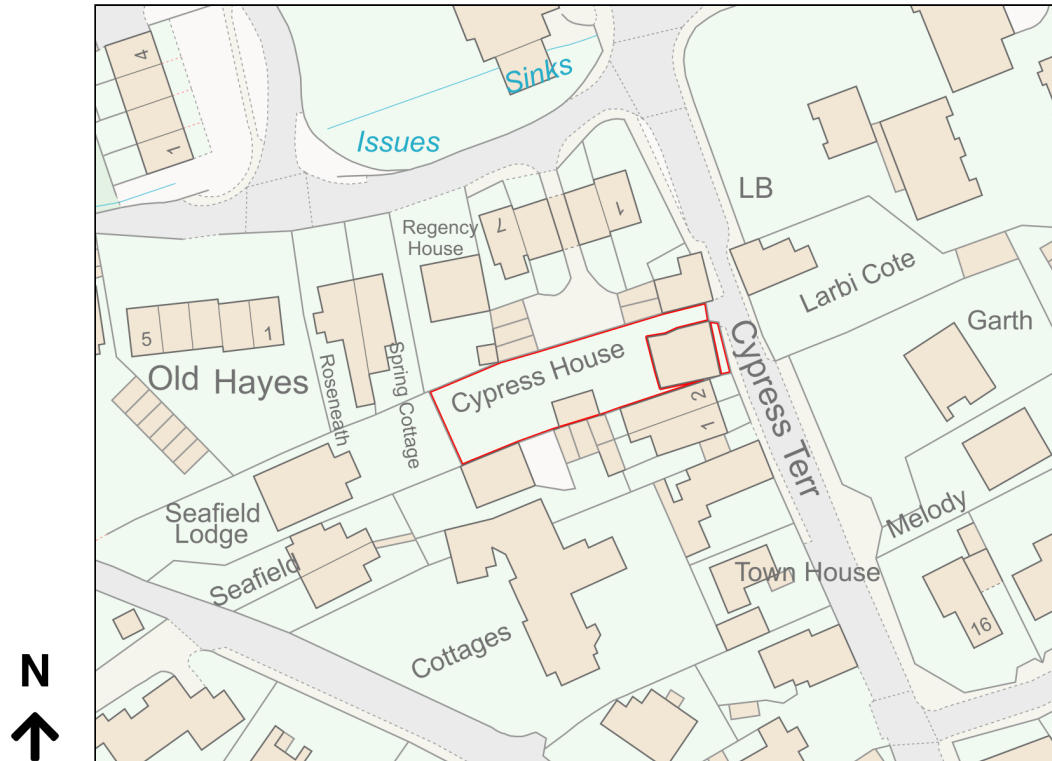

Location Plan

Site Address: Cypress Cottage, Station Road, Sidmouth, EX10 8NZ

Date Produced: 19-Feb-2024

Scale: 1:1250 @A4

Planning Portal Reference: PP-12820319v1