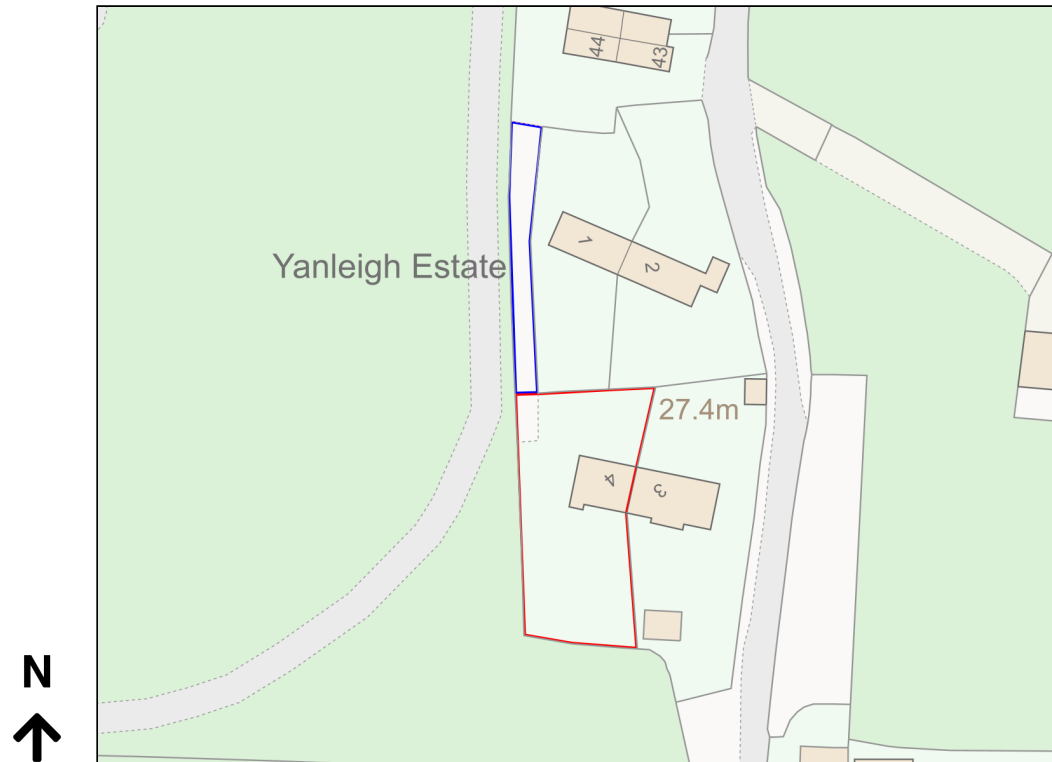

Location Plan

Site Address: Mythering End, 4, Yanleigh Estate, Yanley Lane, Long Ashton, BS41 9LP

Date Produced: 22-Feb-2024

Scale: 1:1250 @A4

Planning Portal Reference: PP-12822059v1