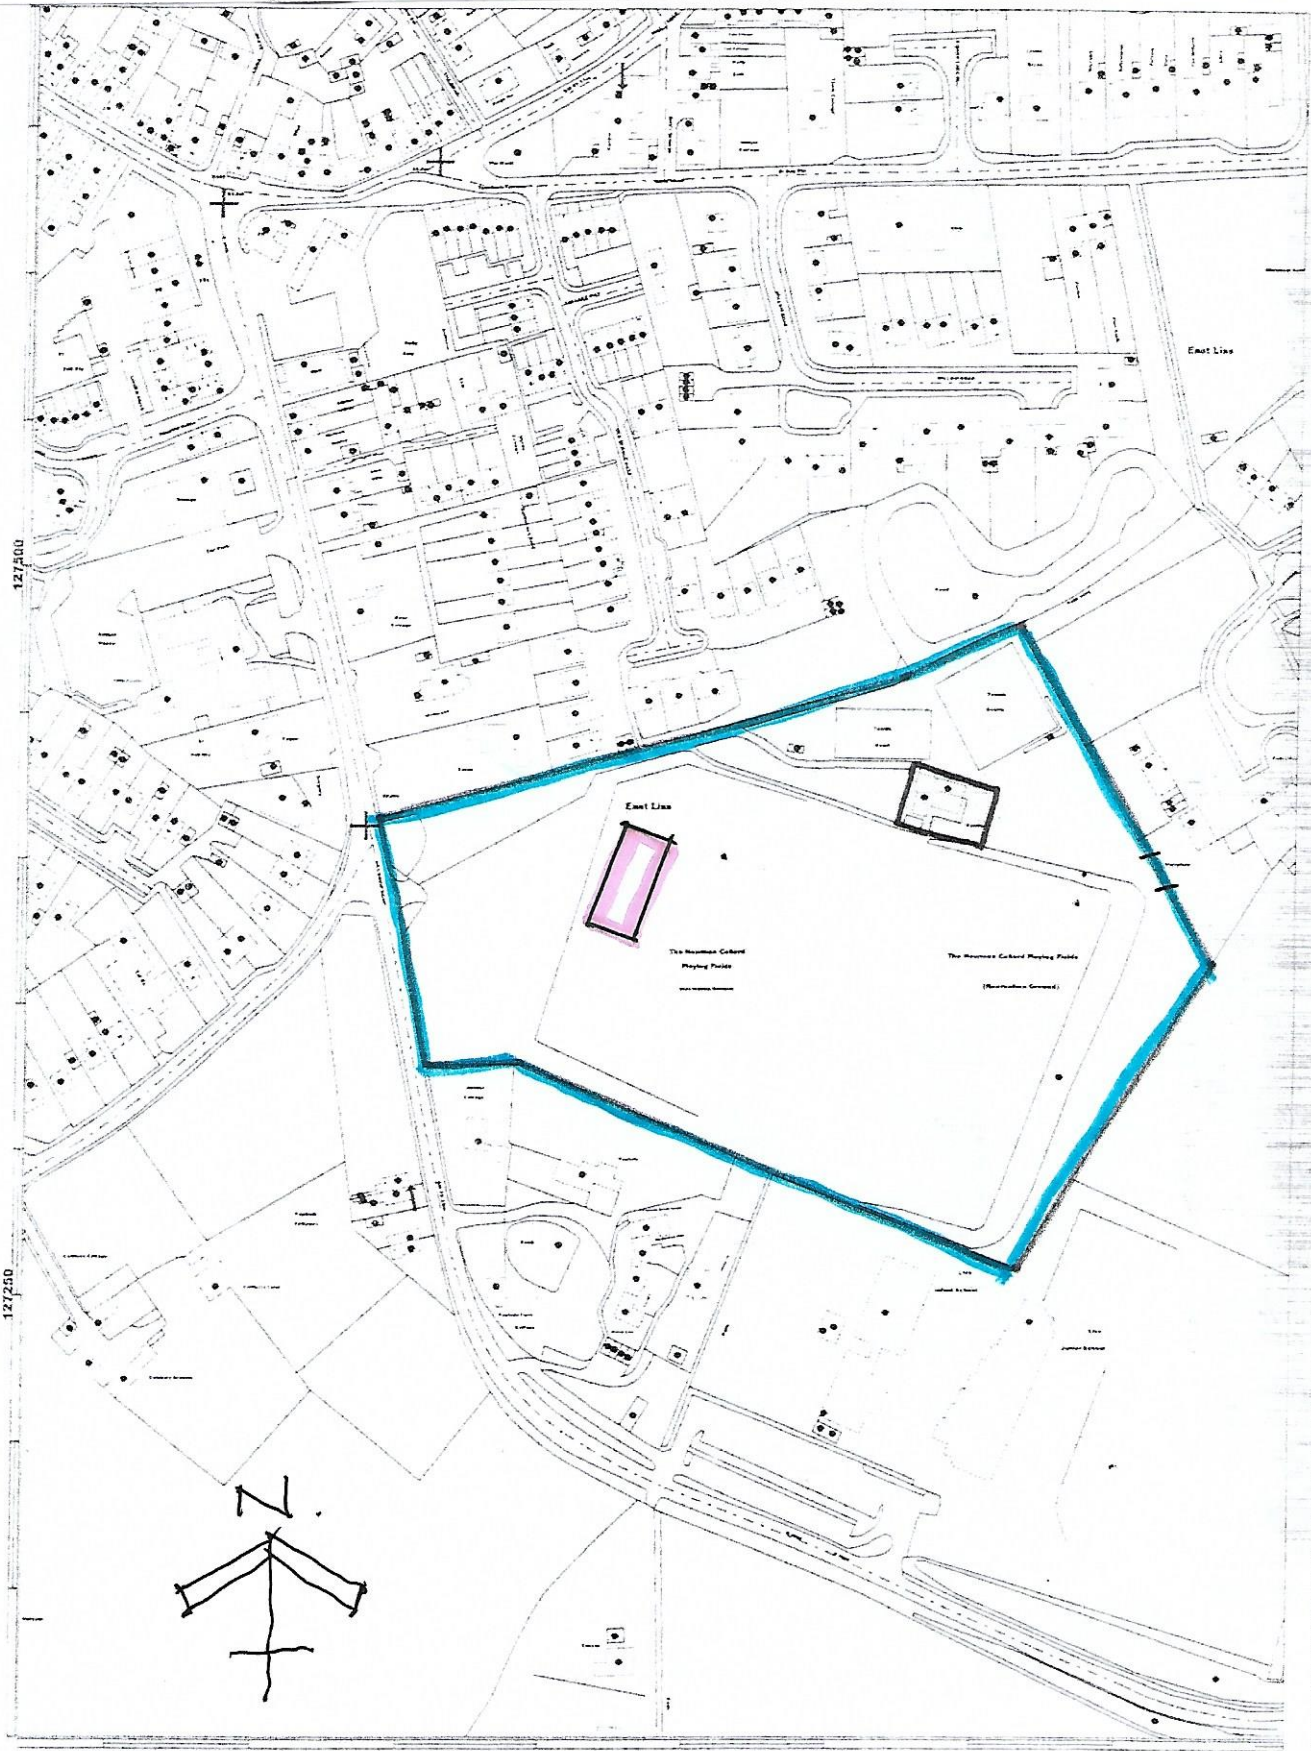

Newman Collard Park,
Hill Brow Road, Liss GU33 7LE. - Location Plan

1012-1

This copy has been produced specifically for EAST HAMPSHIRE DISTRICT COUNCIL. Property Group purposes only. No further copies may be made. (LA 078035 1006)
Reproduced from the Ordnance Survey mapping with the permission of the Controller of Her Majesty's Office. Unauthorised reproduction infringes Crown Copyright and may lead to prosecution or civil proceedings.

Newman Collard Playing Fields, Liss. scale 1:2500.