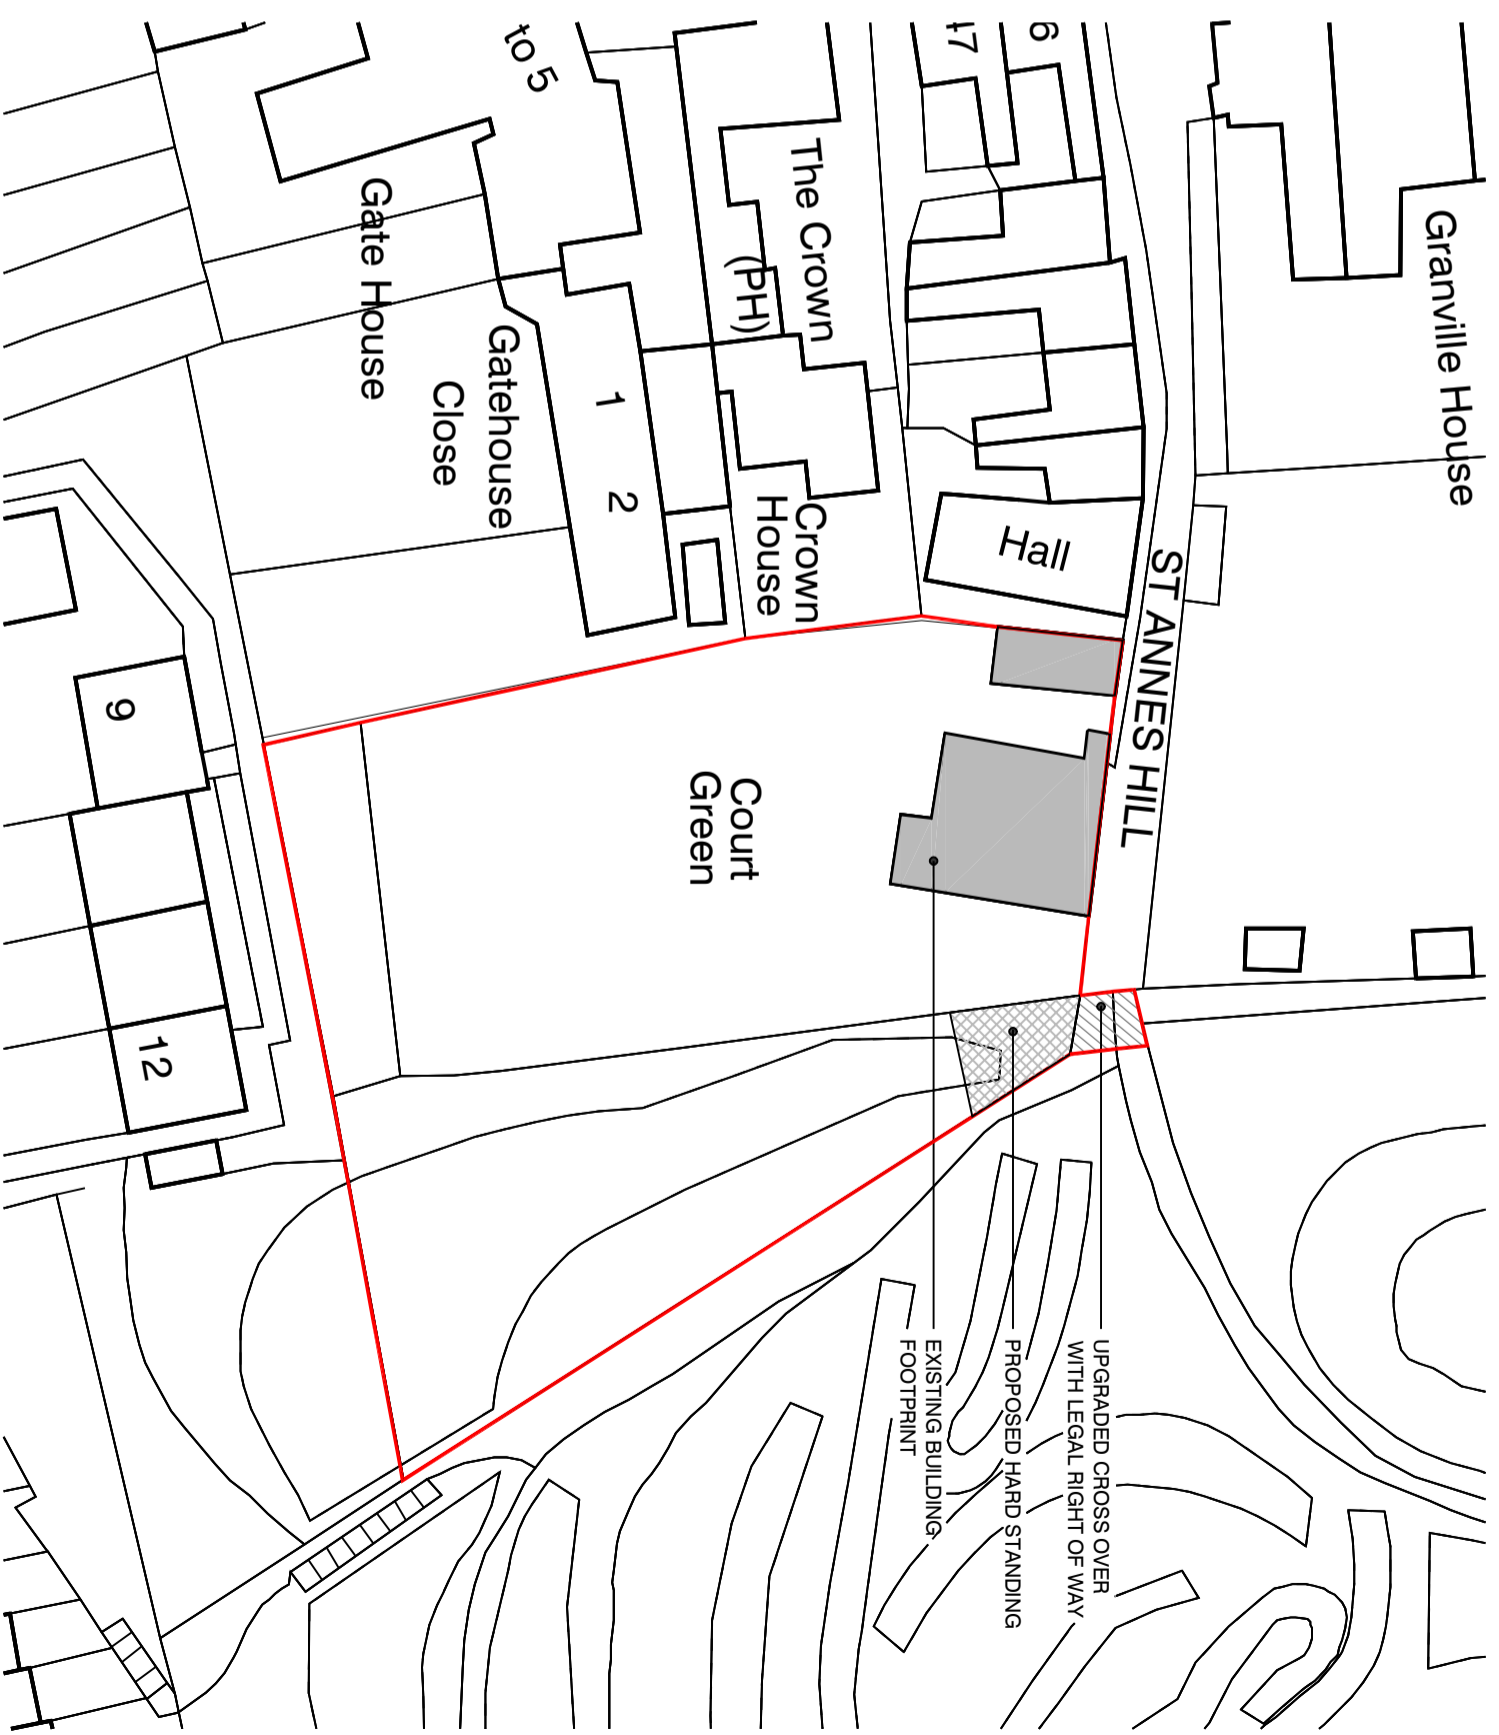

LOCATION PLAN 1:1250

BLOCK PLAN 1:500

Title
LOCATION and BLOCK PLAN

• PHILWEL • BEPTON ROAD
 • BEPTON • MIDHURST
 • WEST SUSSEX • GU29 9NB
 • 07771 535021
 • e-mail: chris@remmison.co.uk

AAS Ltd
 ARCHITECTURAL and
 ASSOCIATED SERVICES Ltd

Rev	Date	Amendment	Scale	Revision
	May 2023	Drawn	1:1250, 500 @ A3	
	1523	Prefix	Drawing Number	C
		AMC	00	

Job Number	1523	For	MR EDWARD KNIGHTON
Project COURTS GREEN, ST ANNES HILL MIDHURST, WEST SUSSEX, GU29 9NN			