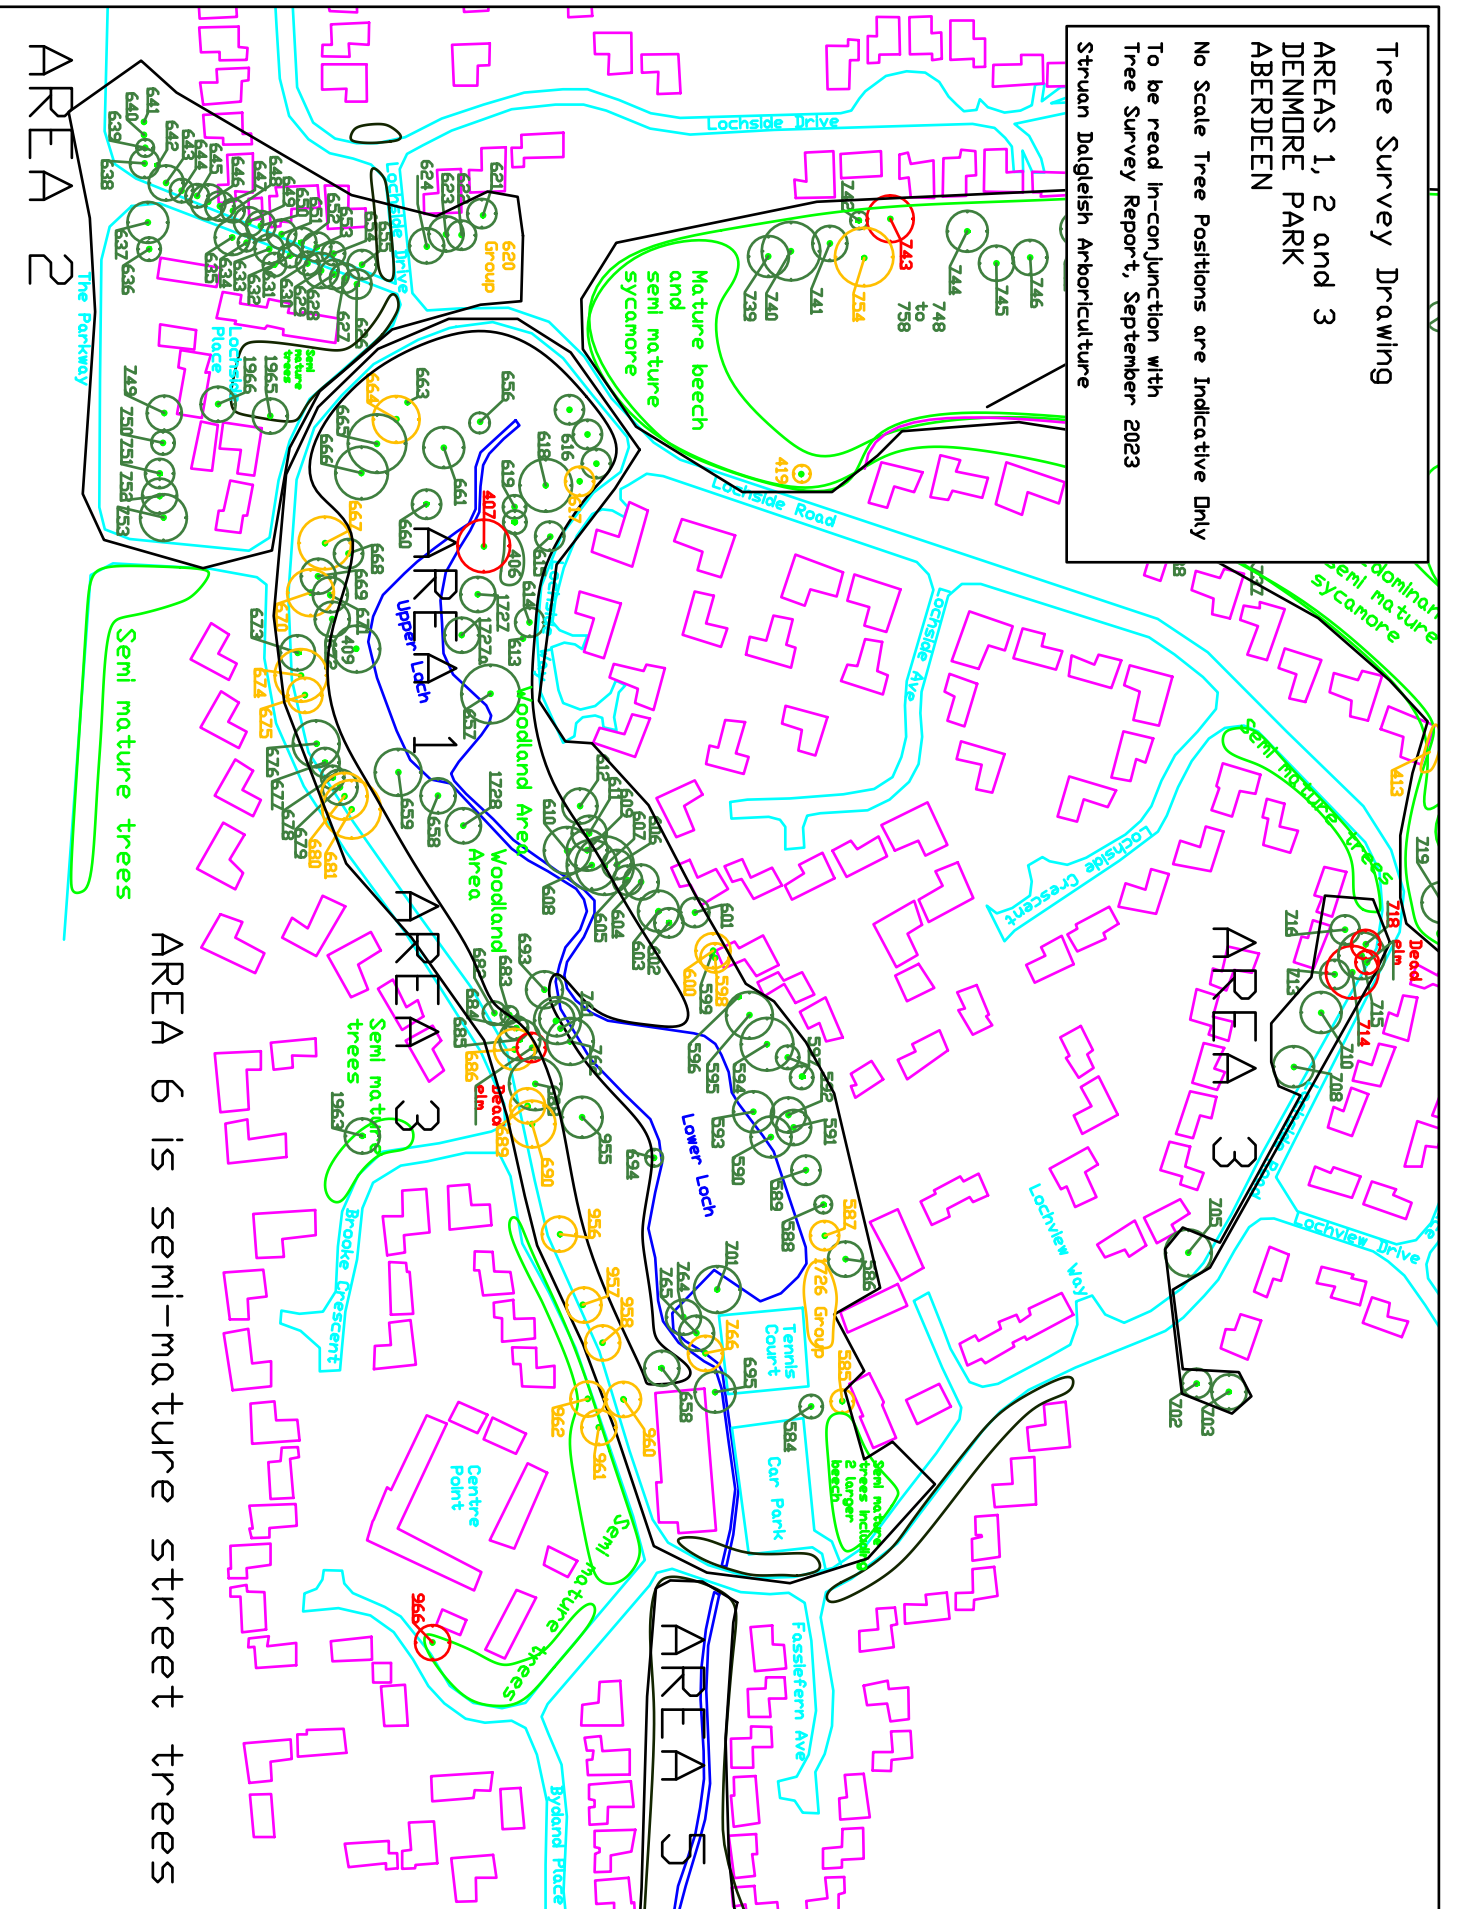

Tree Survey Drawing
 AREAS 1, 2 and 3
 DENMORE PARK
 ABERDEEN

No Scale Tree Positions are Indicative Only

To be read in-conjunction with
 Tree Survey Report, September 2023

Struan Dalgleish Arboriculture

AREA 6 is semi-mature street trees